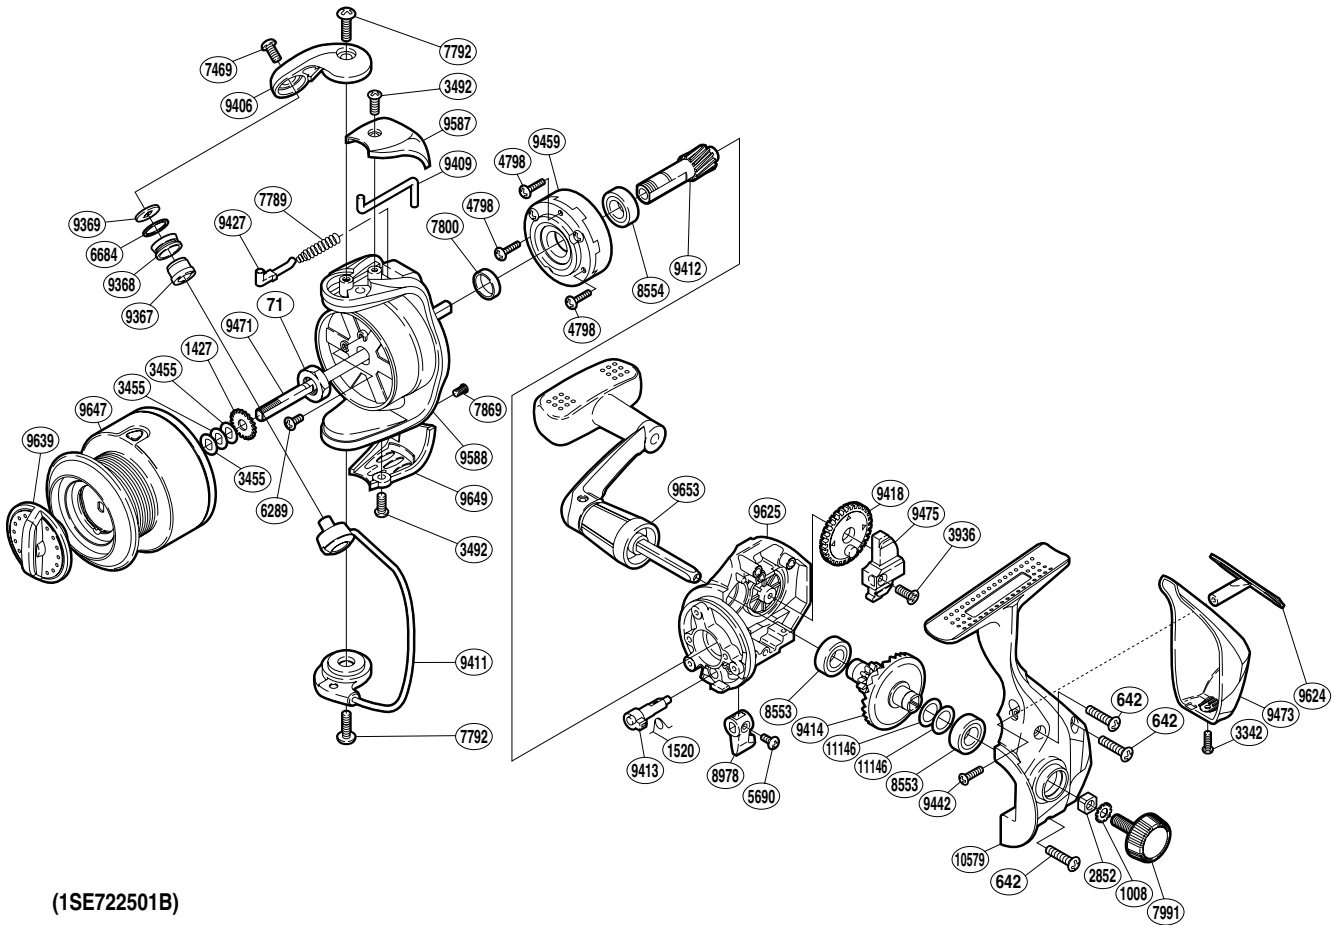

# SHIMANO

## SIENNA

SN-2500FB

(1SE722501B)

Part No.	Description	Part No.	Description	Part No.	Description
RD 0071	Rotor Nut	RD 7800	Rotor Ring	RD 9442	Screw
RD 0642	Screw	RD 7869	Screw	RD 9459	Roller Clutch Assembly
RD 1008	Handle Lock Washer	RD 7991	Handle Screw Cap	RD 9471	Main Shaft
RD 1427	Spool Support	RD 8553	Ball Bearing	RD 9473	Rear Protector B
RD 1520	Anti-Reverse Cam Spring	RD 8554	Ball Bearing	RD 9475	Oscillating Slider
RD 2852	Handle Screw Lock	RD 8978	Anti-Reverse Lever	RD 9587	Bail Spring Cover
RD 3342	Screw	RD 9367	Line Roller Bushing	RD 9588	Rotor
RD 3455	Spool Washer	RD 9368	Line Roller	RD 9624	Rear Protector A
RD 3492	Screw	RD 9369	Line Roller Washer	RD 9625	Body
RD 3936	Screw	RD 9406	Bail Arm	RD 9639	Drag Knob
RD 4798	Screw	RD 9409	Bail Trip Lever	RD 9647	Spool Assembly
RD 5690	Screw	RD 9411	Bail Assembly	RD 9649	Bail Hold Support Guard
RD 6289	Screw	RD 9412	Pinion Gear	RD 9653	Handle Assembly
RD 6684	Line Roller Spacer	RD 9413	Anti-Reverse Cam	RD10579	Side Cover
RD 7469	Screw	RD 9414	Drive Gear	RD11146	Washer
RD 7789	Bail Spring	RD9418	Oscillating Gear		
RD 7792	Screw	RD 9427	Bail Spring Guide		