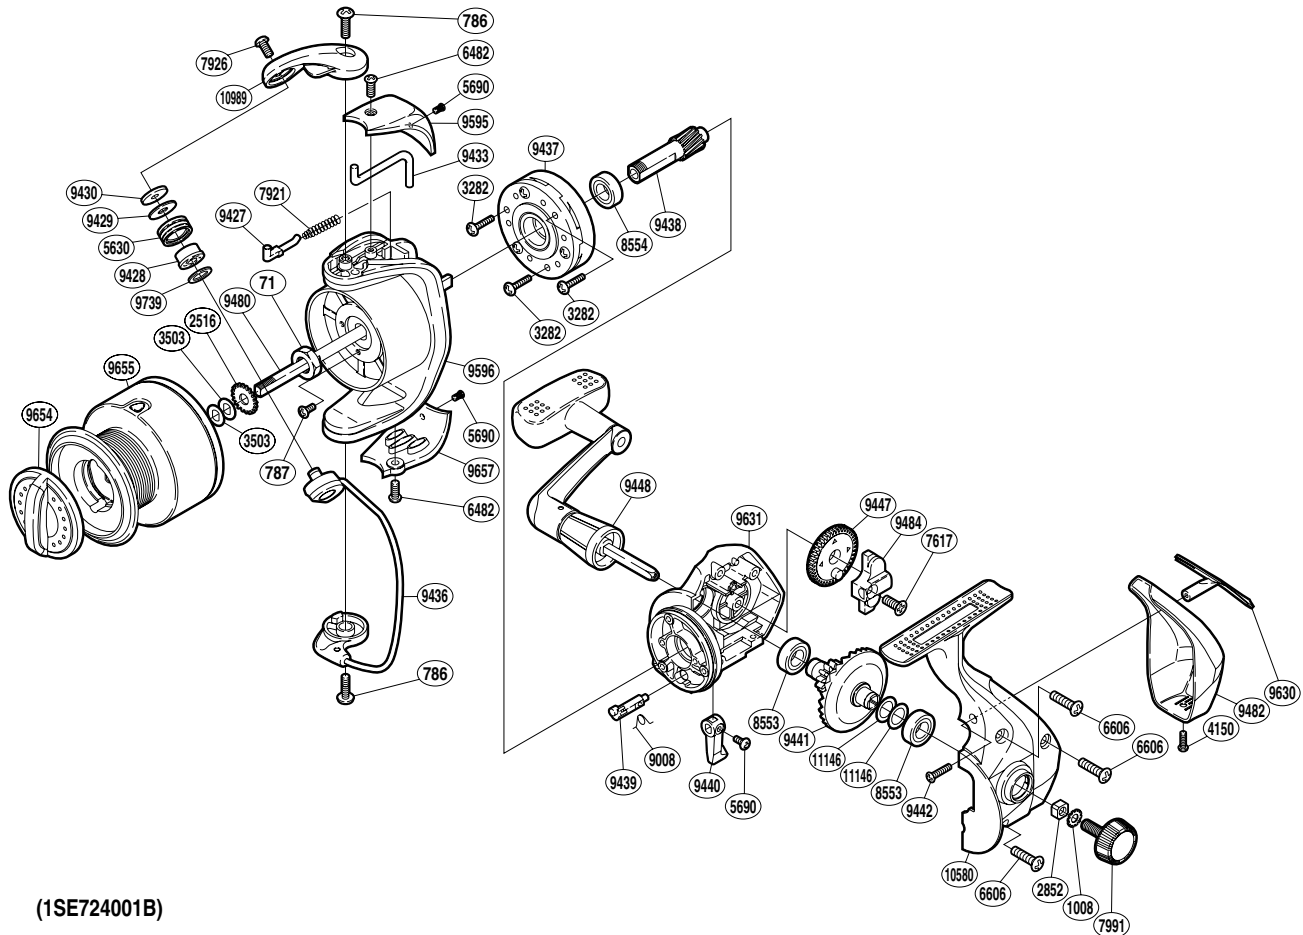

## SIENNA

SN-4000FB

(1SE724001B)

Part No.	Description	Part No.	Description	Part No.	Description
RD 0071	Rotor Nut	RD 7991	Handle Screw Cap	RD 9447	Oscillating Gear
RD 0786	Screw	RD 8553	Ball Bearing	RD 9448	Handle Assembly
RD 0787	Screw	RD 8554	Ball Bearing	RD 9480	Main Shaft
RD 1008	Handle Lock Washer	RD 9008	Anti-Reverse Cam Spring	RD 9482	Rear Protector B
RD 2516	Spool Support	RD 9427	Bail Spring Guide	RD 9484	Oscillating Slider
RD 2852	Handle Screw Lock	RD 9428	Line Roller Bushing	RD 9595	Bail Spring Cover
RD 3282	Screw	RD 9429	Line Roller Spacer	RD 9596	Rotor
RD 3503	Spool Washer	RD 9430	Line Roller Washer	RD 9630	Rear Protector A
RD 4150	Screw	RD 9433	Bail Trip Lever	RD9631	Body
RD 5630	Line Roller	RD 9436	Bail Assembly	RD 9654	Drag Knob
RD 5690	Screw	RD 9437	Roller Clutch Assembly	RD 9655	Spool Assembly
RD 6482	Screw	RD 9438	Pinion Gear	RD 9657	Bail Hold Support Guard
RD 6606	Screw	RD 9439	Anti-Reverse Cam	RD 9739	Bearing Spacer
RD 7617	Screw	RD 9440	Anti-Reverse Lever	RD10580	Side Cover
RD 7921	Bail Spring	RD 9441	Drive Gear	RD10989	Bail Arm
RD 7926	Screw	RD 9442	Screw	RD11146	Washer

(190330)