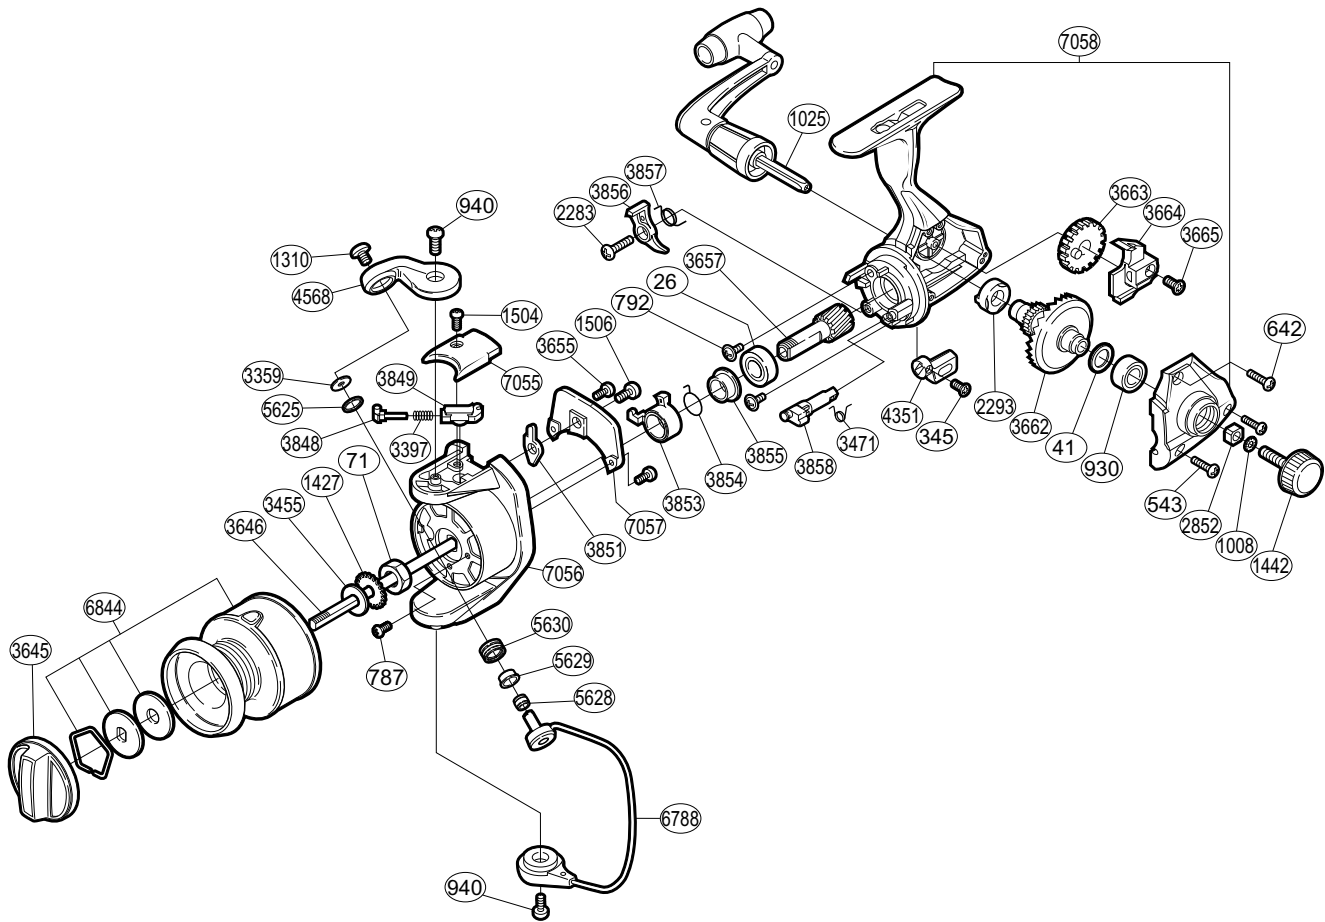

SHIMANO®

SLADE®

SL-1000FA

Part No.	Description	Part No.	Description	Part No.	Description
RD 0026	Ball Bearing	RD 2293	Drive Gear Bushing	RD 3854	Anti-Reverse Lock Out Spring
RD 0041	Drive Gear Washer	RD 2852	Handle Screw Lock	RD 3855	Lock Out Spring Holder
RD 0071	Rotor Nut	RD 3359	Line Roller Washer	RD 3856	Anti-Reverse Pawl
RD 0345	Anti-Reverse Lever Screw	RD 3397	Bail Spring	RD 3857	Anti-Reverse Pawl Spring
RD 0543	Side Cover Screw (black)	RD 3455	Spool Washer	RD 3858	Anti-Reverse Cam
RD 0642	Side Cover Screw (silver)	RD 3471	Anti-Reverse Cam Spring	RD 4351	Anti-Reverse Lever
RD 0787	Nut Lock Screw	RD 3645	Drag Knob	RD 4568	Bail Arm
RD 0792	Bearing Retainer Screw	RD 3646	Main Shaft	RD 5625	Line Roller Spacer
RD 0930	Ball Bearing	RD 3655	Cover Screw	RD 5628	Line Roller Collar
RD 0940	Multi-Purpose Screw	RD 3657	Pinion Gear	RD 5629	Line Roller Bushing
RD 1008	Handle Lock Washer	RD 3662	Drive Gear	RD 5630	Line Roller
RD 1025	Handle Assembly	RD 3663	Oscillating Gear	RD 6788	Bail Assembly
RD 1310	Line Roller Screw	RD 3664	Oscillating Slider	RD 6844	Spool Assembly
RD 1427	Spool Support	RD 3665	Slider Retainer Screw	RD 7055	Bail Spring Cover
RD 1442	Handle Screw Cap	RD 3848	Bail Spring Guide (A)	RD 7056	Rotor
RD 1504	Bail Spring Cover Screw	RD 3849	Bail Spring Guide (B)	RD 7057	Counterbalance Cover
RD 1506	Bail Trip Lever Screw	RD 3851	Bail Trip Lever	RD 7058	Body Assembly
RD 2283	Anti-Reverse Pawl Screw	RD 3853	Anti-Reverse Lock Out		