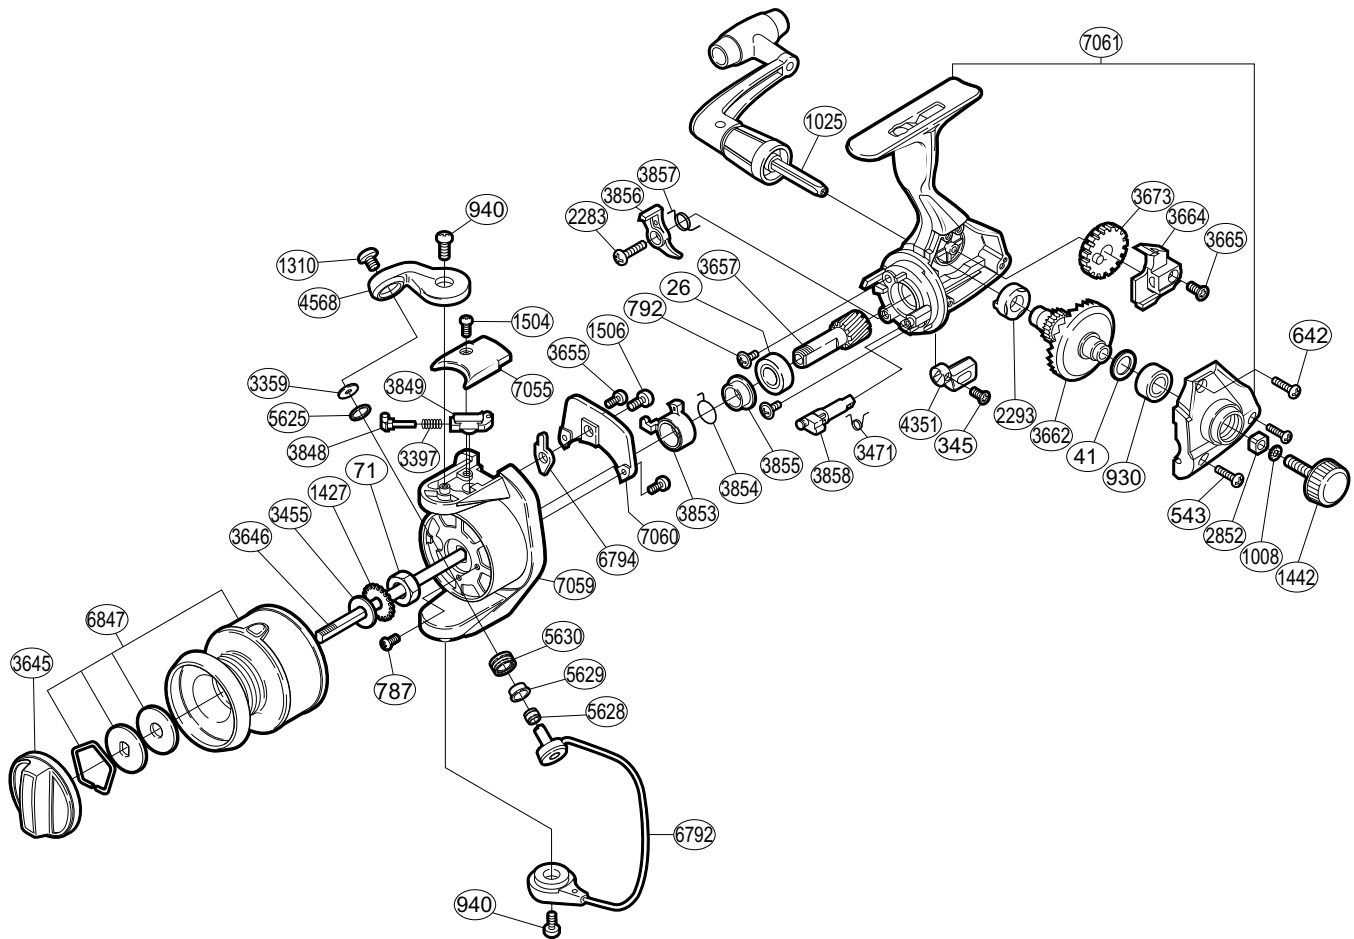

## SLADE®

## SL-2000FA

Part No.	Description	Part No.	Description	Part No.	Description
RD 0026	Ball Bearing	RD 2293	Drive Gear Bushing	RD 3855	Lock Out Spring Holder
RD 0041	Drive Gear Washer	RD 2852	Handle Screw Lock	RD 3856	Anti-Reverse Pawl
RD 0071	Rotor Nut	RD 3359	Line Roller Washer	RD 3857	Anti-Reverse Pawl Spring
RD 0345	Anti-Reverse Lever Screw	RD 3397	Bail Spring	RD 3858	Anti-Reverse Cam
RD 0543	Side Cover Screw (black)	RD 3455	Spool Washer	RD 4351	Anti-Reverse Lever
RD 0642	Side Cover Screw (silver)	RD 3471	Anti-Reverse Cam Spring	RD 4568	Bail Arm
RD 0787	Nut Lock Screw	RD 3645	Drag Knob	RD 5625	Line Roller Spacer
RD 0792	Bearing Retainer Screw	RD 3646	Main Shaft	RD 5628	Line Roller Collar
RD 0930	Ball Bearing	RD 3655	Cover Screw	RD 5629	Line Roller Bushing
RD 0940	Multi-Purpose Screw	RD 3657	Pinion Gear	RD 5630	Line Roller
RD 1008	Handle Lock Washer	RD 3662	Drive Gear	RD 6792	Bail Assembly
RD 1025	Handle Assembly	RD 3664	Oscillating Slider	RD 6794	Bail Trip Lever
RD 1310	Line Roller Screw	RD 3665	Slider Retainer Screw	RD 6847	Spool Assembly
RD 1427	Spool Support	RD 3673	Oscillating Gear	RD 7055	Bail Spring Cover
RD 1442	Handle Screw Cap	RD 3848	Bail Spring Guide (A)	RD 7059	Rotor
RD 1504	Bail Spring Cover Screw	RD 3849	Bail Spring Guide (B)	RD 7060	Counterbalance Cover
RD 1506	Bail Trip Lever Screw	RD 3853	Anti-Reverse Lock Out	RD 7061	Body Assembly
RD 2283	Anti-Reverse Pawl Screw	RD 3854	Anti-Reverse Lock Out Spring		