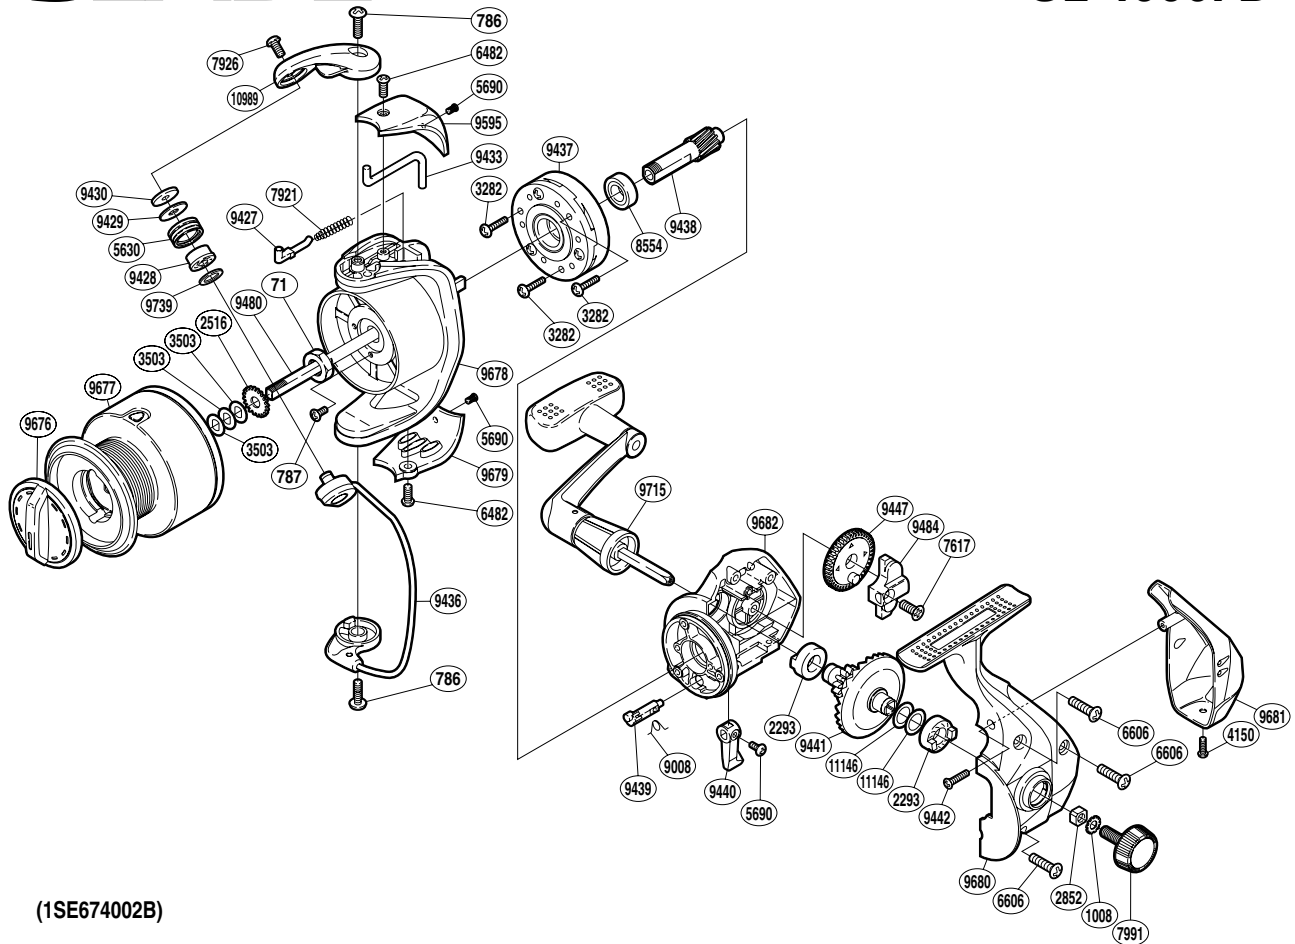

SHIMANO

SLADE

SL-4000FB

(1SE674002B)

Part No.	Description	Part No.	Description	Part No.	Description
RD 0071	Rotor Nut	RD 7926	Screw	RD 9447	Oscillating Gear
RD 0786	Screw	RD 7991	Handle Screw Cap	RD 9480	Main Shaft
RD 0787	Screw	RD 8554	Ball Bearing	RD 9484	Oscillating Slider
RD 1008	Handle Lock Washer	RD 9008	Anti-Reverse Cam Spring	RD 9595	Bail Spring Cover
RD 2293	Drive Gear Bushing	RD 9427	Bail Spring Guide	RD 9676	Drag Knob
RD 2516	Spool Support	RD 9428	Line Roller Bushing	RD 9677	Spool Assembly
RD 2852	Handle Screw Lock	RD 9429	Line Roller Spacer	RD 9678	Rotor
RD 3282	Screw	RD 9430	Line Roller Washer	RD 9679	Bail Hold Support Guard
RD 3503	Spool Washer	RD 9433	Bail Trip Lever	RD 9680	Side Cover
RD 4150	Screw	RD 9436	Bail Assembly	RD 9681	Rear Protector
RD 5630	Line Roller	RD 9437	Roller Clutch Assembly	RD 9682	Body
RD 5690	Screw	RD 9438	Pinion Gear	RD 9715	Handle Assembly
RD 6482	Screw	RD 9439	Anti-Reverse Cam	RD 9739	Bearing Spacer
RD 6606	Screw	RD 9440	Anti-Reverse Lever	RD10989	Bail Arm
RD 7617	Screw	RD 9441	Drive Gear	RD11146	Washer
RD 7921	Bail Spring	RD 9442	Screw		