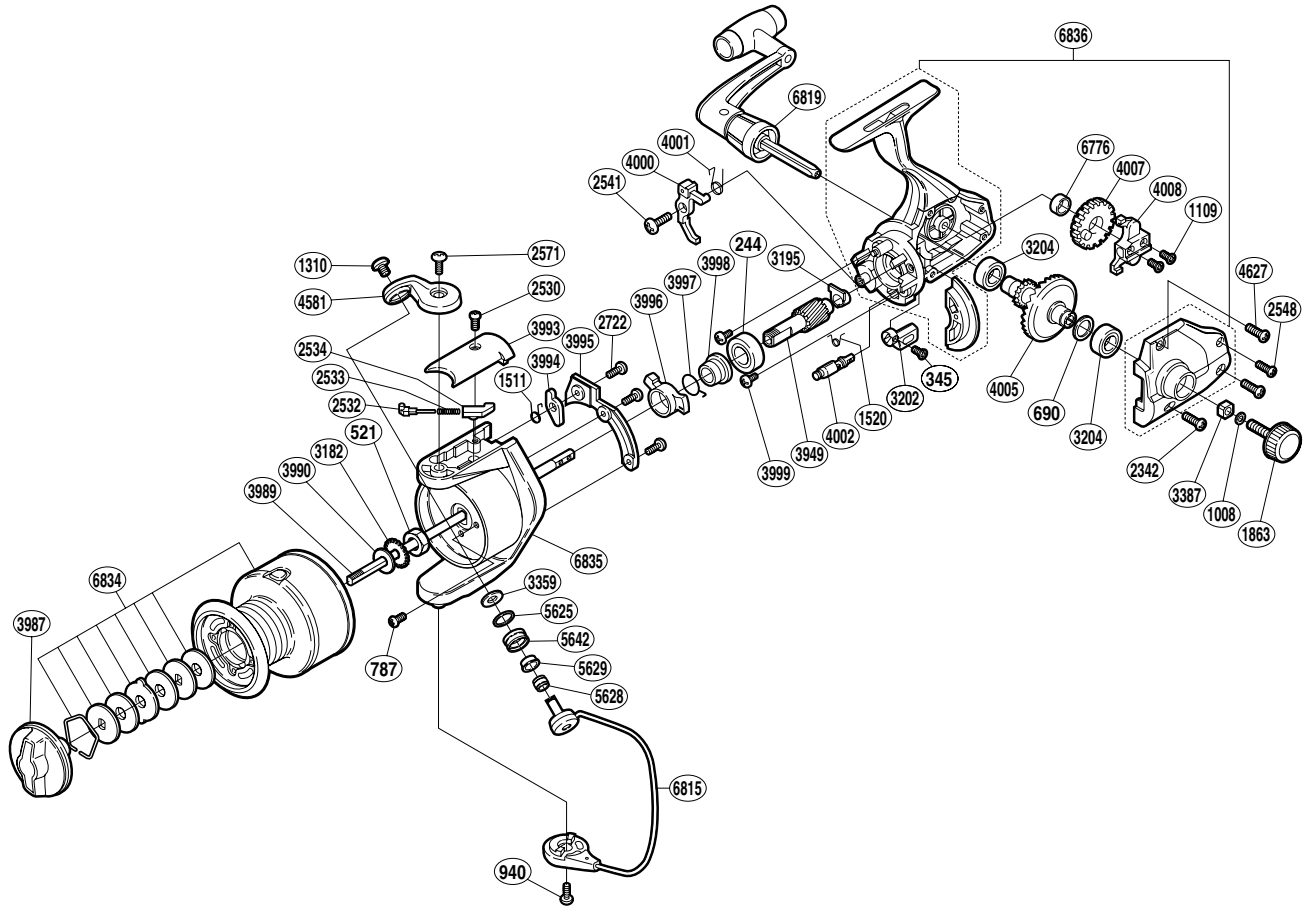

SHIMANO®

SLADE

SL-5000F

Part No.	Description	Part No.	Description	Part No.	Description
RD 0244	Ball Bearing	RD 2571	Bail Arm Screw	RD 4000	Anti-Reverse Pawl
RD 0345	Anti-Reverse Lever Screw	RD 2722	Counterbalance Cover Screw	RD 4001	Anti-Reverse Pawl Spring
RD 0521	Rotor Nut	RD 3182	Spool Support	RD 4002	Anti-Reverse Cam
RD 0690	Drive Gear Washer	RD 3195	Bushing	RD 4005	Drive Gear
RD 0787	Nut Lock Screw	RD 3202	Anti-Reverse Lever	RD 4007	Oscillating Gear
RD 0940	Bail Hold Support Screw	RD 3204	Ball Bearing	RD 4008	Oscillating Slider
RD 1008	Handle Lock Washer	RD 3359	Line Roller Washer	RD 4581	Bail Arm
RD 1109	Slider Retainer Screw	RD 3987	Drag Knob	RD 4627	Side Cover Screw (large-silver)
RD 1310	Line Roller Screw	RD 3989	Main Shaft	RD 5625	Line Roller Spacer
RD 1511	Lever Spring	RD 3990	Spool Washer	RD 5628	Line Roller Collar
RD 1520	Anti-Reverse Cam Spring	RD 3993	Bail Spring Cover	RD 5629	Line Roller Bushing
RD 1863	Handle Screw Cap	RD 3994	Bail Trip Lever	RD 5642	Line Roller
RD 2342	Side Cover Screw (large-black)	RD 3995	Counterbalance Cover	RD 6776	Oscillating Gear Bushing
RD 2530	Bail Spring Cover Screw	RD 3996	Anti-Reverse Lock Out	RD 6815	Bail Assembly
RD 2532	Bail Spring Guide (A)	RD 3997	Anti-Reverse Lock Out Spring	RD 6819	Handle Assembly
RD 2533	Bail Spring	RD 3998	Lock Out Spring Holder	RD 6834	Spool Assembly
RD 2534	Bail Spring Guide (B)	RD 3999	Bearing Retainer Screw	RD 6835	Rotor
RD 2541	Anti-Reverse Pawl Screw			RD 6836	Body Assembly
RD 2548	Side Cover Screw (small)				