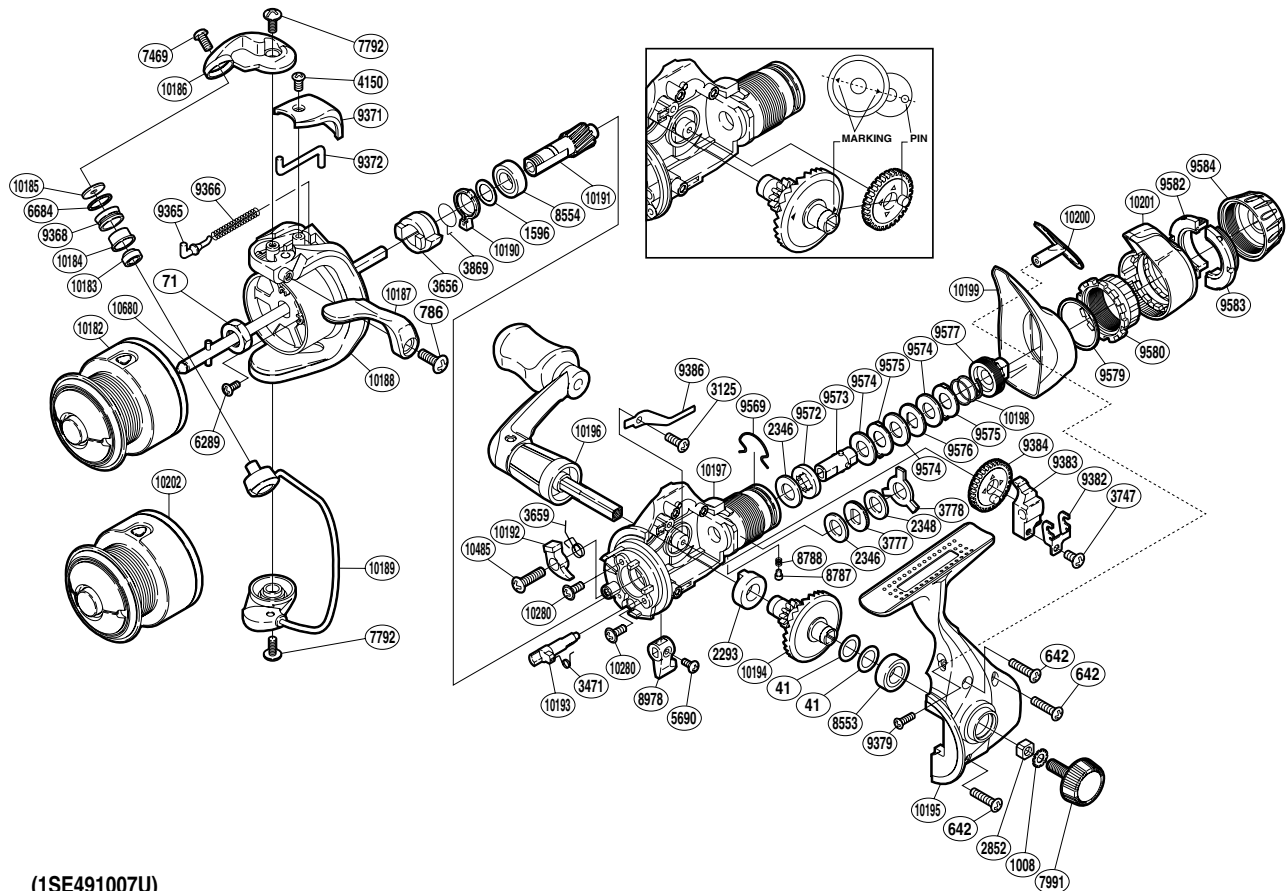

## SO-1000RH

(1SE491007U)

Part No.	Description	Part No.	Description	Part No.	Description
RD 0041	Washer	RD 8554	Ball Bearing	RD10182	Spool Assembly
RD 0071	Rotor Nut	RD 8787	Click Pin	RD10183	Ball Bearing
RD 0642	Screw	RD 8788	Click Spring	RD10184	Line Roller Bushing
RD 0786	Screw	RD 8978	Anti-Reverse Lever	RD10185	Line Roller Washer
RD 1008	Handle Lock Washer	RD 9365	Bail Spring Guide	RD10186	Bail Arm
RD 1596	Washer	RD 9366	Bail Spring	RD10187	Quick-Fire II Trigger
RD 2293	Drive Gear Bushing	RD 9368	Line Roller	RD10188	Rotor
RD 2346	Drag Washer	RD 9371	Bail Spring Cover	RD10189	Bail Assembly
RD 2348	Drag Washer	RD 9372	Bail Trip Lever	RD10190	Anti-Reverse Lock Out
RD 2852	Handle Screw Lock	RD 9379	Screw	RD10191	Pinion Gear
RD 3125	Screw	RD 9382	Oscillating Slider Retainer	RD10192	Anti-Reverse Pawl
RD 3471	Anti-Reverse Cam Spring	RD 9383	Oscillating Slider	RD10193	Anti-Reverse Cam
RD 3656	Anti-Reverse Ratchet	RD 9384	Oscillating Gear	RD10194	Drive Gear
RD 3659	Anti-Reverse Pawl Spring	RD 9386	Drag Click	RD10195	Side Cover
RD 3747	Screw	RD 9569	Hold Click Spring	RD10196	Handle Assembly
RD 3777	Click Gear	RD 9572	Drag Shaft B	RD10197	Body
RD 3778	Eared Washer	RD 9573	Drag Shaft A	RD10198	Drag Coil Spring
RD 3869	Anti-Reverse Lock Out Spring	RD 9574	Drag Washer	RD10199	Rear Protector B
RD 4150	Screw	RD 9575	Eared Washer	RD10200	Rear Protector A
RD 5690	Screw	RD 9576	Key Washer	RD10201	Fightin' Lever
RD 6289	Screw	RD 9577	Pressure Screw	RD10280	Screw
RD 6684	Line Roller Spacer	RD 9579	Fightin' Pressure Screw Washer	RD10485	Screw
RD 7469	Screw	RD 9580	Fightin' Pressure Screw	RD10680	Main Shaft
RD 7792	Screw	RD 9582	Drag Programmer B1		
RD 7991	Handle Screw Cap	RD 9583	Drag Programmer B2		
RD 8553	Ball Bearing	RD 9584	Drag Programmer A	RD10202	Spare Spool Assembly