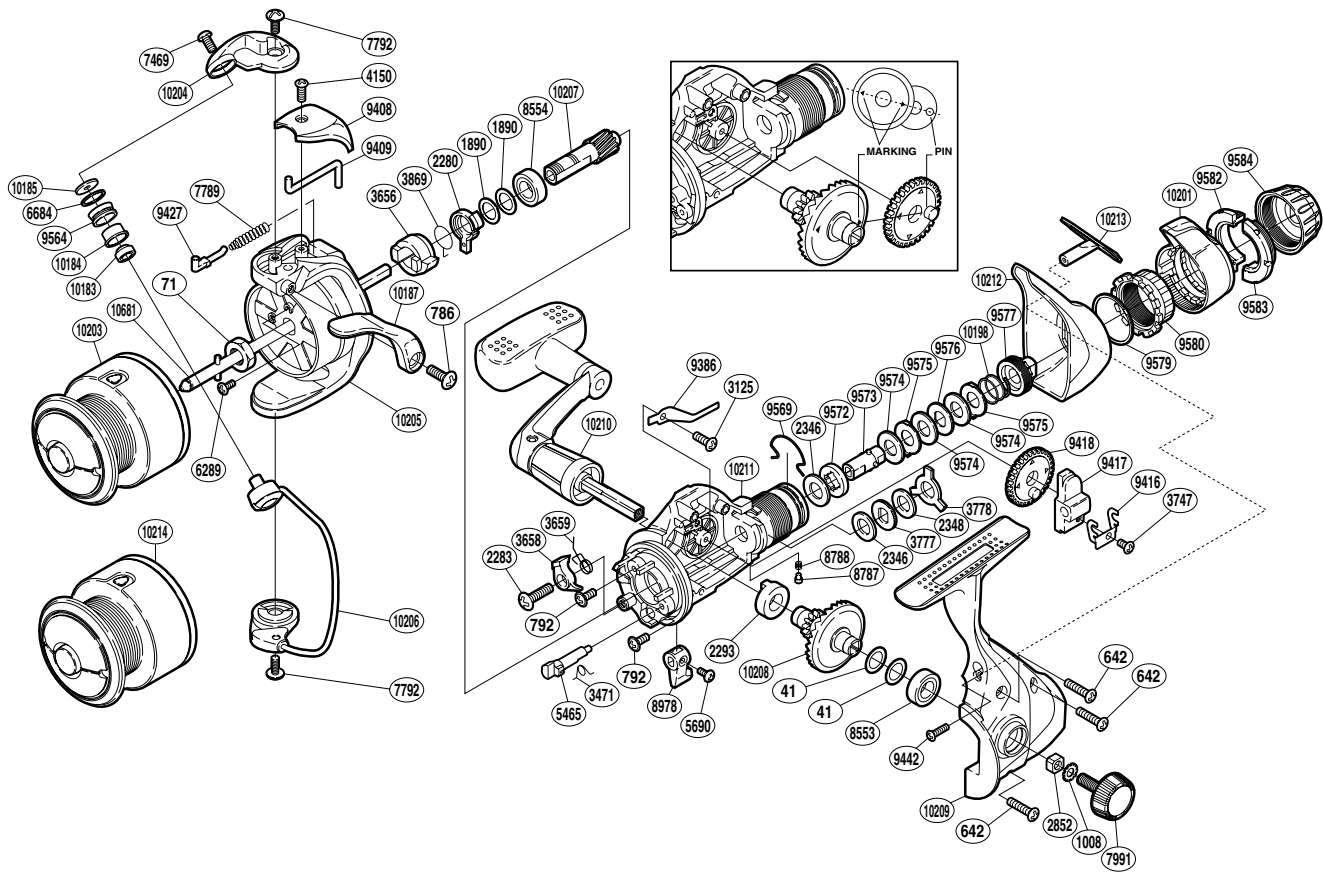

SHIMANO®

SOLSTACE

SO-2500RH

(1SE492507U)

Part No.	Description	Part No.	Description	Part No.	Description
RD 0041	Washer	RD 6684	Line Roller Spacer	RD 9579	Fightin' Pressure Screw Washer
RD 0071	Rotor Nut	RD 7469	Screw	RD 9580	Fightin' Pressure Screw
RD 0642	Screw	RD 7789	Bail Spring	RD 9582	Drag Programmer B1
RD 0786	Screw	RD 7792	Screw	RD 9583	Drag Programmer B2
RD 0792	Screw	RD 7991	Handle Screw Cap	RD 9584	Drag Programmer A
RD 1008	Handle Lock Washer	RD 8553	Ball Bearing	RD10183	Ball Bearing
RD 1890	Washer	RD 8554	Ball Bearing	RD10184	Line Roller Bushing
RD 2280	Anti-Reverse Lock Out	RD 8787	Click Pin	RD10185	Line Roller Washer
RD 2283	Screw	RD 8788	Click Spring	RD10187	Quick-Fire II Trigger
RD 2293	Drive Gear Bushing	RD 8978	Anti-Reverse Lever	RD10198	Drag Coil Spring
RD 2346	Drag Washer	RD 9386	Drag Click	RD10201	Fightin' Lever
RD 2348	Drag Washer	RD 9408	Bail Spring Cover	RD10203	Spool Assembly
RD 2852	Handle Screw Lock	RD 9409	Bail Trip Lever	RD10204	Bail Arm
RD 3125	Screw	RD 9416	Oscillating Slider Retainer	RD10205	Rotor
RD 3471	Anti-Reverse Cam Spring	RD 9417	Oscillating Slider	RD10206	Bail Assembly
RD 3656	Anti-Reverse Ratchet	RD 9418	Oscillating Gear	RD10207	Pinion Gear
RD 3658	Anti-Reverse Pawl	RD 9427	Bail Spring Guide	RD10208	Drive Gear
RD 3659	Anti-Reverse Pawl Spring	RD 9442	Screw	RD10209	Side Cover
RD 3747	Screw	RD 9564	Line Roller	RD10210	Handle Assembly
RD 3777	Click Gear	RD 9569	Hold Click Spring	RD10211	Body
RD 3778	Eared Washer	RD 9572	Drag Shaft B	RD10212	Rear Protector B
RD 3869	Anti-Reverse Lock Out Spring	RD 9573	Drag Shaft A	RD10213	Rear Protector A
RD 4150	Screw	RD 9574	Drag Washer	RD10681	Main Shaft
RD 5465	Anti-Reverse Cam	RD 9575	Eared Washer		
RD 5690	Screw	RD 9576	Key Washer		
RD 6289	Screw	RD 9577	Pressure Screw	RD10214	Spare Spool Assembly

(1770706)