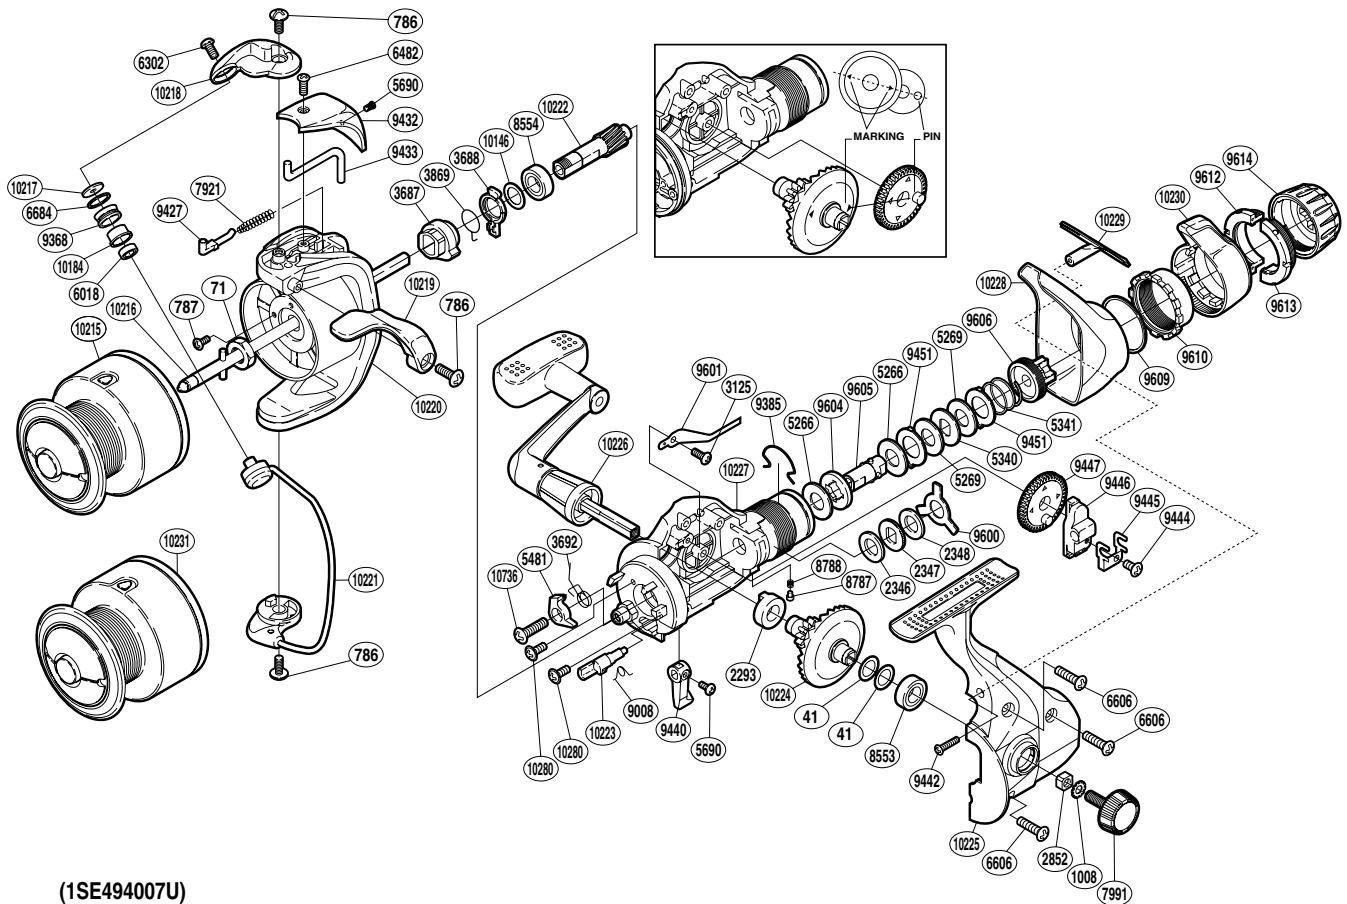

SHIMANO®

SOLSTACE

SO-4000RH

(1SE494007U)

Part No.	Description	Part No.	Description	Part No.	Description
RD 0041	Washer	RD 7921	Bail Spring	RD 9612	Drag Programmer B1
RD 0071	Rotor Nut	RD 7991	Handle Screw Cap	RD 9613	Drag Programmer B2
RD 0786	Screw	RD 8553	Ball Bearing	RD 9614	Drag Programmer A
RD 0787	Screw	RD 8554	Ball Bearing	RD10146	Washer
RD 1008	Handle Lock Washer	RD 8787	Click Pin	RD10184	Line Roller Bushing
RD 2293	Drive Gear Bushing	RD 8788	Click Spring	RD10215	Spool Assembly
RD 2346	Drag Washer	RD 9008	Anti-Reverse Cam Spring	RD10216	Main Shaft
RD 2347	Click Gear	RD 9368	Line Roller	RD10217	Line Roller Washer
RD 2348	Drag Washer	RD 9385	Hold Click Spring	RD10218	Bail Arm
RD 2852	Handle Screw Lock	RD 9427	Bail Spring Guide	RD10219	Quick-Fire II Trigger
RD 3125	Screw	RD 9432	Bail Spring Cover	RD10220	Rotor
RD 3687	Anti-Reverse Ratchet	RD 9433	Bail Trip Lever	RD10221	Bail Assembly
RD 3688	Anti-Reverse Lock Out	RD 9440	Anti-Reverse Lever	RD10222	Pinion Gear
RD 3692	Anti-Reverse Pawl Spring	RD 9442	Screw	RD10223	Anti-Reverse Cam
RD 3869	Anti-Reverse Lock Out Spring	RD 9444	Screw	RD10224	Drive Gear
RD 5266	Drag Washer	RD 9445	Oscillating Slider Retainer	RD10225	Side Cover
RD 5269	Drag Washer	RD 9446	Oscillating Slider	RD10226	Handle Assembly
RD 5340	Key Washer A	RD 9447	Oscillating Gear	RD10227	Body
RD 5341	Drag Coil Spring	RD 9451	Eared Washer	RD10228	Rear Protector B
RD 5481	Anti-Reverse Pawl	RD 9600	Eared Washer	RD10229	Rear Protector A
RD 5690	Screw	RD 9601	Drag Click	RD10230	Fightin' Lever
RD 6018	Ball Bearing	RD 9604	Drag Shaft B	RD10280	Screw
RD 6302	Screw	RD 9605	Drag Shaft A	RD10736	Screw
RD 6482	Screw	RD 9606	Pressure Screw		
RD 6606	Screw	RD 9609	Fightin' Pressure Screw Washer		
RD 6684	Line Roller Spacer	RD 9610	Fightin' Pressure Screw	RD10231	Spare Spool Assembly