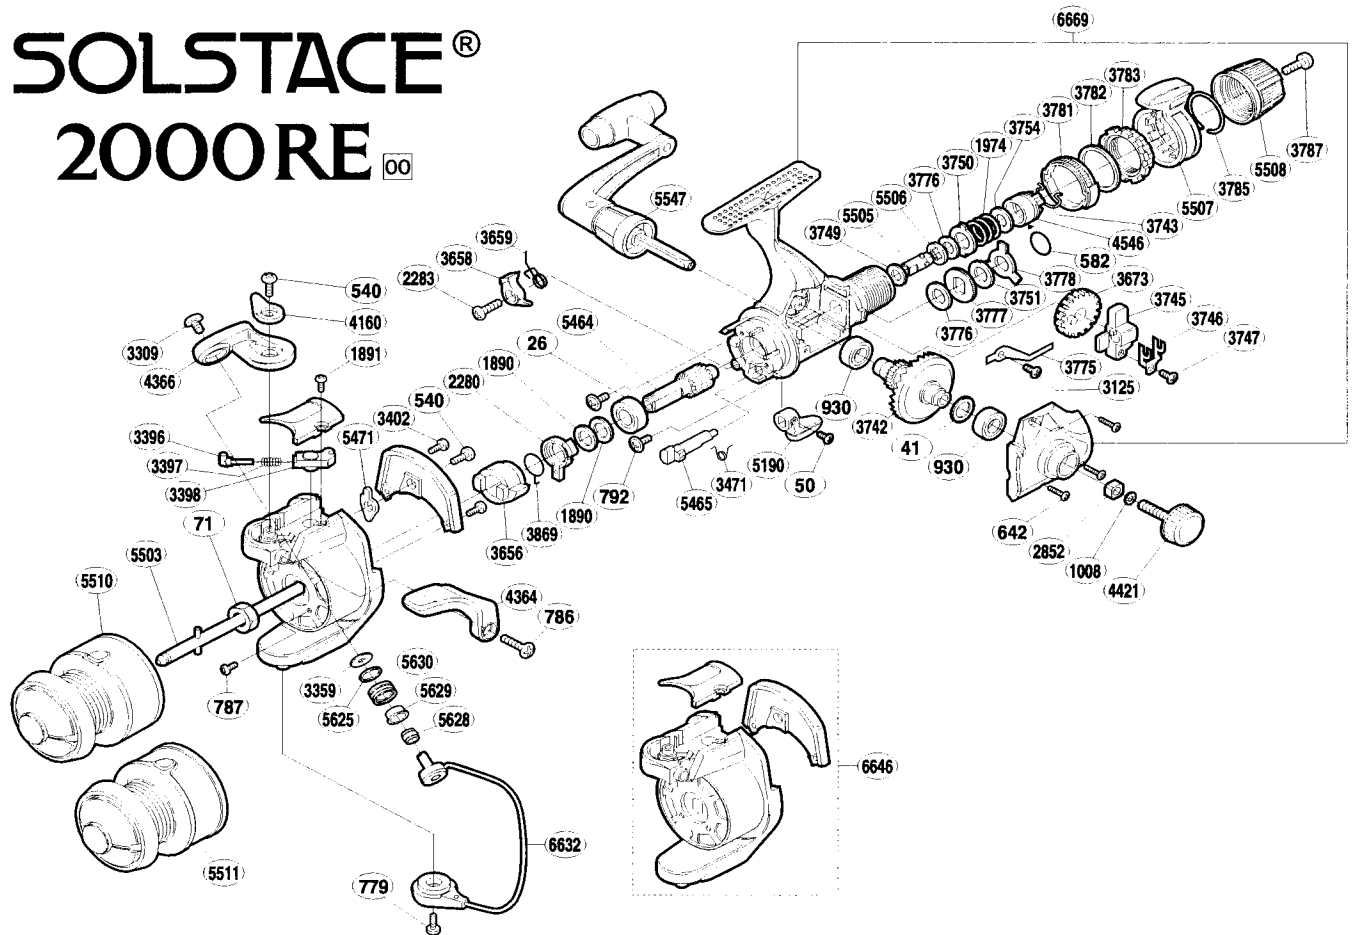

SOLSTACE® 2000RE 00

Part No.	Description	Part No.	Description	Part No.	Description
RD 0026	Ball Bearing	RD 3402	Cover Screw	RD 4160	Trigger Cam
RD 0041	Drive Gear Washer	RD 3471	Anti-Reverse Cam Spring	RD 4364	Quick-Fire II Trigger
RD 0050	Anti-Reverse Lever Screw	RD 3656	Anti-Reverse Ratchet	RD 4366	Bail Arm
RD 0071	Rotor Nut	RD 3658	Anti-Reverse Pawl	RD 4421	Handle Screw Cap
RD 0540	Multi-Purpose Screw	RD 3659	Anti-Reverse Pawl Spring	RD 4546	Pressure Screw
RD 0582	iOi Ring	RD 3673	Oscillating Gear	RD 5190	Anti-Reverse Lever
RD 0642	Side Cover Screw	RD 3742	Drive Gear	RD 5464	Pinion Gear
RD 0779	Bail Hold Support Screw	RD 3743	Hold Click Spring	RD 5465	Anti-Reverse Cam
RD 0786	Trigger Screw	RD 3745	Oscillating Slider	RD 5471	Bail Trip Lever
RD 0787	Nut Lock Screw	RD 3746	Oscillating Slider Retainer	RD 5503	Main Shaft
RD 0792	Bearing Retainer Screw	RD 3747	Slider Retainer Screw	RD 5505	Drag Shaft (A)
RD 0930	Ball Bearing	RD 3749	Drag Washer iCi (white)	RD 5506	Drag Shaft (B)
RD 1008	Handle Lock Washer	RD 3750	Eared Washer iBf	RD 5507	Fightini Drag Lever
RD 1890	Bushing Washer	RD 3751	Drag Washer iCi (blue)	RD 5508	Drag Programmer
RD 1891	Bail Spring Cover Screw	RD 3754	Drag Spring Washer	RD 5510	Spool Assembly (aluminum)
RD 1974	Drag Coil Spring	RD 3775	Drag Click	RD 5511	Spool Assembly (graphite)
RD 2280	Anti-Reverse Lock Out	RD 3776	Drag Washer iCi (cloth)	RD 5547	Handle Assembly
RD 2283	Anti-Reverse Pawl Screw	RD 3777	Click Gear	RD 5625	Line Roller Spacer
RD 2852	Handle Screw Lock	RD 3778	Eared Washer iBf	RD 5628	Line Roller Collar
RD 3125	Drag Click Screw	RD 3781	Lever Click Gear	RD 5629	Line Roller Bushing
RD 3309	Line Roller Screw	RD 3782	Fightini Pressure Screw Washer	RD 5630	Line Roller
RD 3359	Line Roller Washer	RD 3783	Fightini Pressure Screw	RD 6632	Bail Assembly
RD 3396	Bail Spring Guide (A)	RD 3785	Lever Hold Spring	RD 6646	Rotor Assembly
RD 3397	Bail Spring	RD 3787	Drag Programmer Screw	RD 6669	Body Assembly
RD 3398	Bail Spring Guide (B)	RD 3869	Anti-Reverse Lock Out Spring		