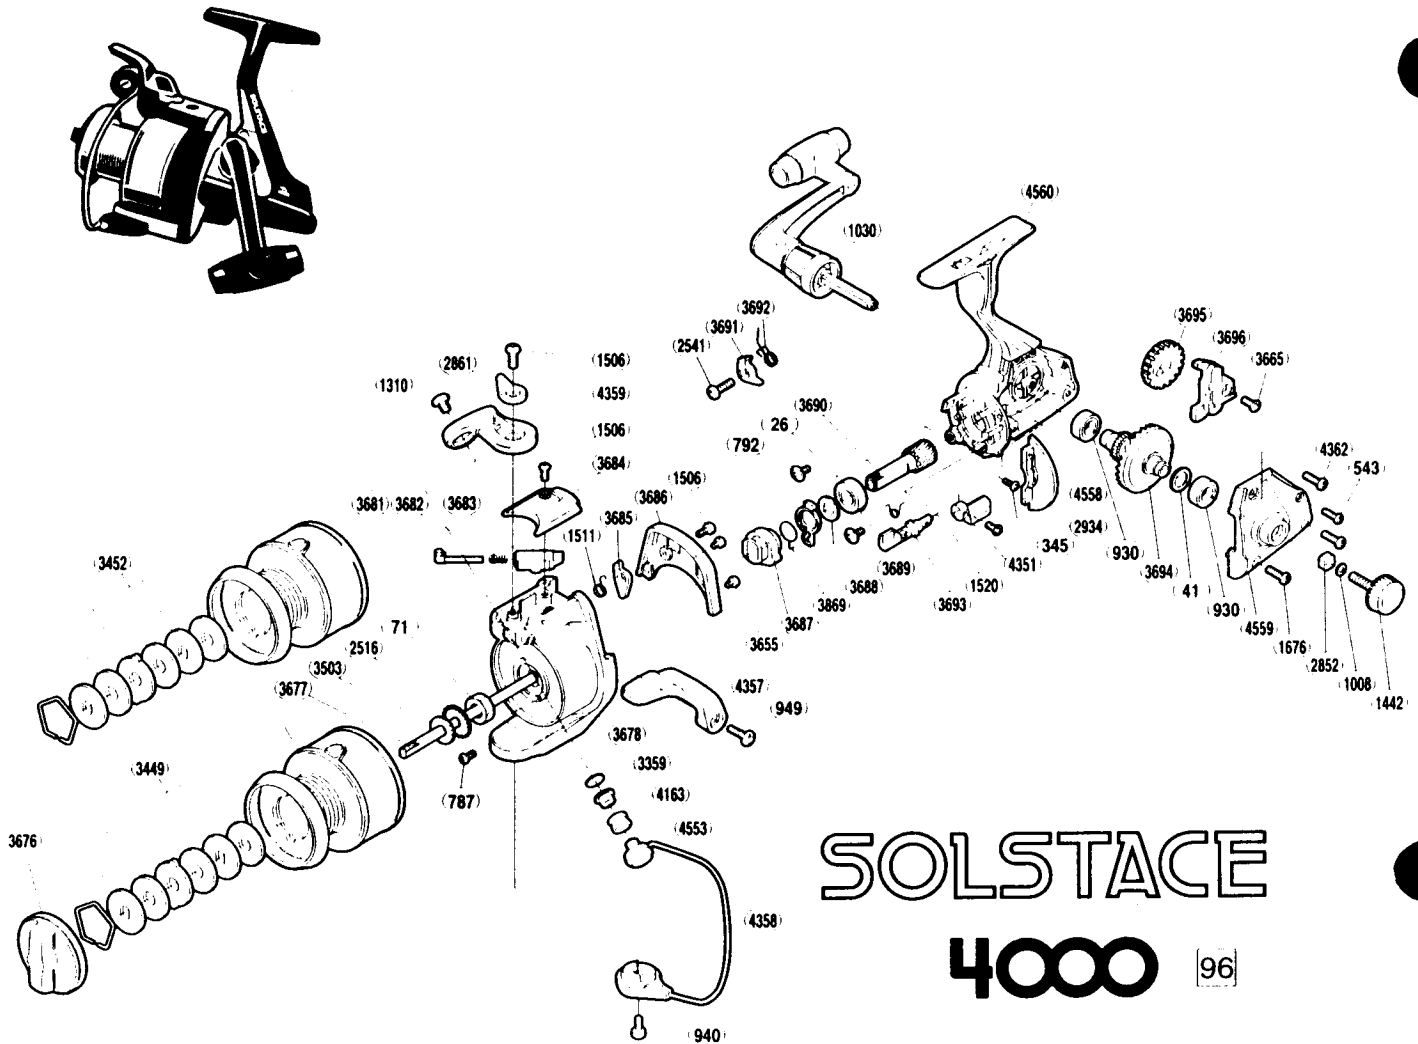

SHIMANO

1996 Repair Supplement

SOLSTACE

4000 96

SO4000FA

Part #	Description	Part #	Description	Part #	Description
RD 0026	Ball Bearing	RD 2852	Handle Screw Lock	RD 3689	Bushing Washer
RD 0041	Drive Gear Washer	RD 2861	Trigger Cam	RD 3690	Pinion Gear
RD 0071	Rotor Nut	RD 2934	Flange Screw	RD 3691	Anti-Reverse Pawl
RD 0345	Anti-Reverse Lever Screw	RD 3359	Line Roller Washer	RD 3692	Anti-Reverse Pawl Spring
RD 0543	Side Cover Screw (small)	RD 3449	Spool Assembly (aluminum)	RD 3693	Anti-Reverse Cam
RD 0787	Nut Lock Screw	RD 3452	Spool Assembly (graphite)	RD 3694	Drive Gear
RD 0792	Bearing Retainer Screw	RD 3503	Spool Washer	RD 3695	Oscillating Gear
RD 0930	Ball Bearing	RD 3555	Cover Screw	RD 3696	Oscillating Slider
RD 0940	Bail Hold Support Screw	RD 3665	Slider Retainer Screw	RD 3869	Anti-Reverse Lock Out Spring
RD 0949	Trigger Screw	RD 3676	Drag Knob	RD 4163	Line Roller Bushing
RD 1008	Handle Lock Washer	RD 3677	Main Shaft	RD 4351	Anti-ReverseLever
RD 1030	Handle Assembly	RD 3678	Rotor	RD 4357	Quick-Fire II Trigger
RD 1310	Line Roller Screw	RD 3681	Bail Spring Guide (A)	RD 4358	Bail Assembly
RD 1442	Handle Screw Cap	RD 3682	Bail Spring	RD 4359	Bail Arm
RD 1506	Multi Purpose Screw	RD 3683	Bail Spring Guide (B)	RD 4362	Side Cover Screw (large-silver)
RD 1511	Lever Spring	RD 3684	Bail Spring Cover	RD 4553	Line Roller (Power)
RD 1520	Anti-Reverse Cam Spring	RD 3685	Bail Trip Lever	RD 4558	Side Cover Flange
RD 1676	Side Cover Screw (large-black)	RD 3686	Counterbalance Cover	RD 4559	Side Cover
RD 2516	Spool Support	RD 3687	Anti-Reverse Ratchet	RD 4560	Body
RD 2541	Anti-Reverse Pawl Screw	RD 3688	Anti-Reverse Lock Out		