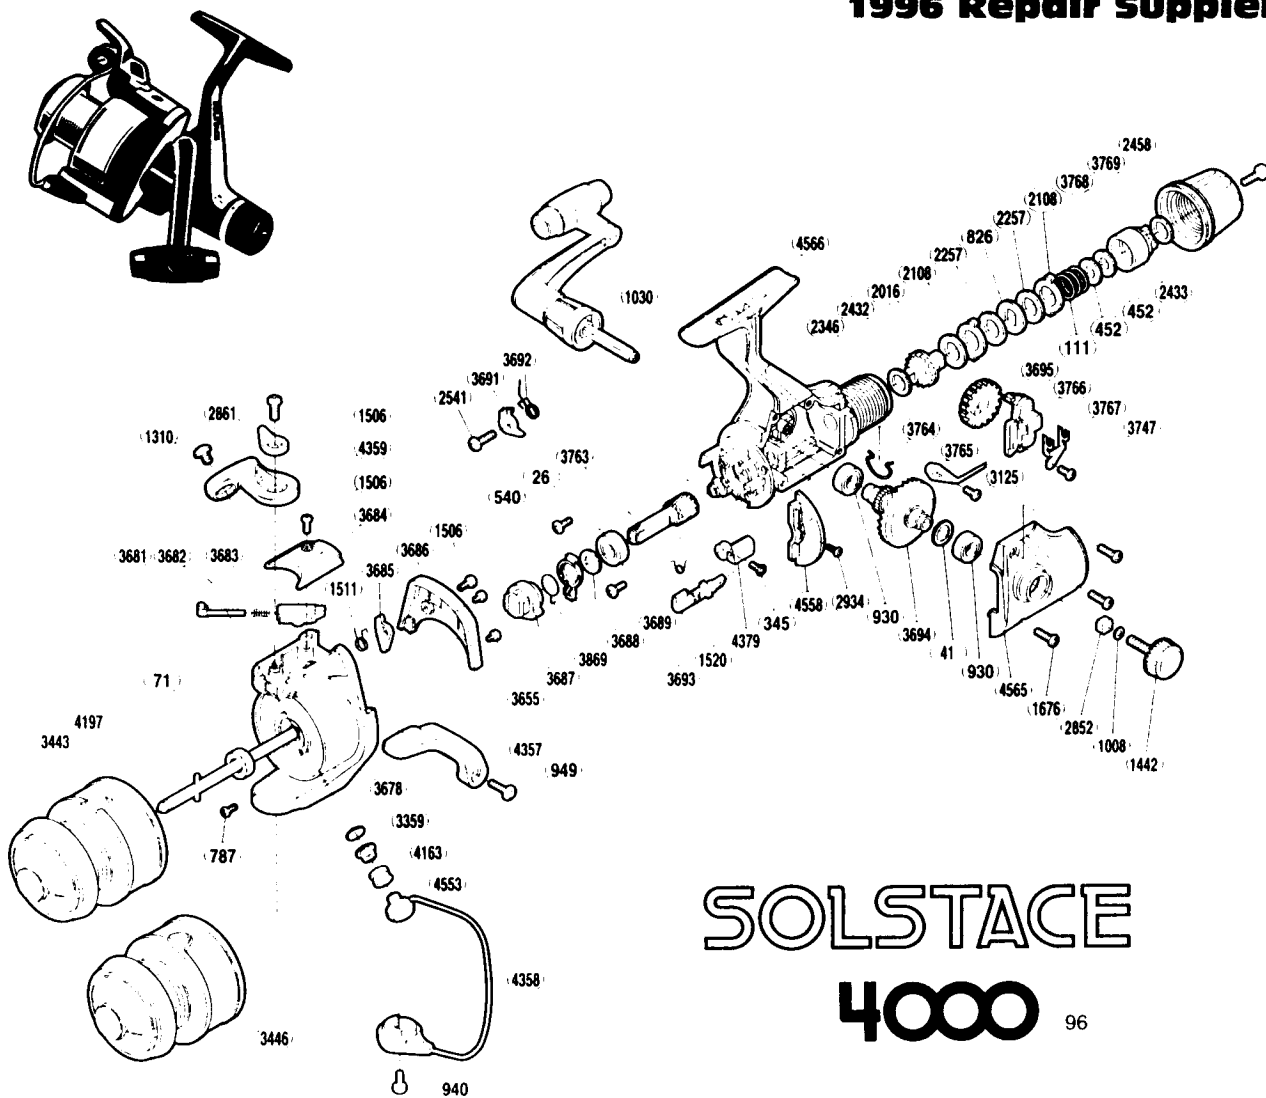

SHIMANO

1996 Repair Supplement

SO4000RA

Part #	Description	Part #	Description	Part #	Description
RD 0026	Ball Bearing	RD 2432	Drag Shaft	RD 3693	Anti-Reverse Cam
RD 0041	Drive Gear Washer	RD 2433	Pressure Screw	RD 3694	Drive Gear
RD 0071	Rotor Nut	RD 2458	Drag Knob Screw	RD 3695	Oscillating Gear
RD 0111	Drag Coil Spring	RD 2541	Anti-Reverse Pawl Screw	RD 3747	Slider Retainer Screw
RD 0345	Anti-Reverse Lever Screw	RD 2852	Handle Lock Screw	RD 3763	Pinion Gear
RD 0452	Drag Spring Washer	RD 2861	Trigger Cam	RD 3764	Hold Click Spring
RD 0540	Bearing Retainer Screw	RD 2934	Flange Screw	RD 3765	Drag Click
RD 0787	Nut Lock Screw	RD 3125	Drag Click Screw	RD 3766	Oscillating Slider
RD 0826	Key Washer "A"	RD 3359	Line Roller Washer	RD 3767	Oscillating Slider Retainer
RD 0930	Ball Bearing	RD 3443	Spool Assembly (aluminum)	RD 3768	Drag Knob Spacer
RD 0940	Baul Hold Support Screw	RD 3446	Spool Assembly (graphite)	RD 3769	Drag Knob
RD 0949	Trigger Screw	RD 3655	Cover Screw	RD 3869	Anti-Reverse Lock Out Spring
RD 1008	Handle Lock Washer	RD 3678	Rotor	RD 4163	Line Roller Bushing
RD 1030	Handle Assembly	RD 3681	Bail Spring Guide (A)	RD 4197	Main Shaft
RD 1310	Line Roller Screw	RD 3682	Bail Spring	RD 4357	Quick-Fire II Trigger
RD 1442	Handle Screw Cap	RD 3683	Bail Spring Guide (B)	RD 4358	Bail Assembly
RD 1506	Multi Purpose Screw	RD 3684	Bail Spring Cover	RD 4359	Bail Arm
RD 1511	Lever Spring	RD 3685	Bail Trip Lever	RD 4379	Anti-Reverse Lever
RD 1520	Anti-Reverse Cam Spring	RD 3686	Counterbalance Cover	RD 4553	Line Roller (Power)
RD 1676	Side Cover Screw	RD 3687	Anti-Reverse Ratchet	RD 4558	Side Cover Flange
RD 2016	Drag Washer "H" (Cloth)	RD 3688	Anti-Reverse Lock Out	RD 4565	Side Cover
RD 2108	Eared Washer "B" (Cloth)	RD 3689	Bushing Washer	RD 4566	Body
RD 2257	Drag Washr "H" (Blue)	RD 3691	Anti-Reverse Pawl		
RD 2346	Drag Washer "C" (Cloth)	RD 3692	Anti-Reverse Pawl Spring		