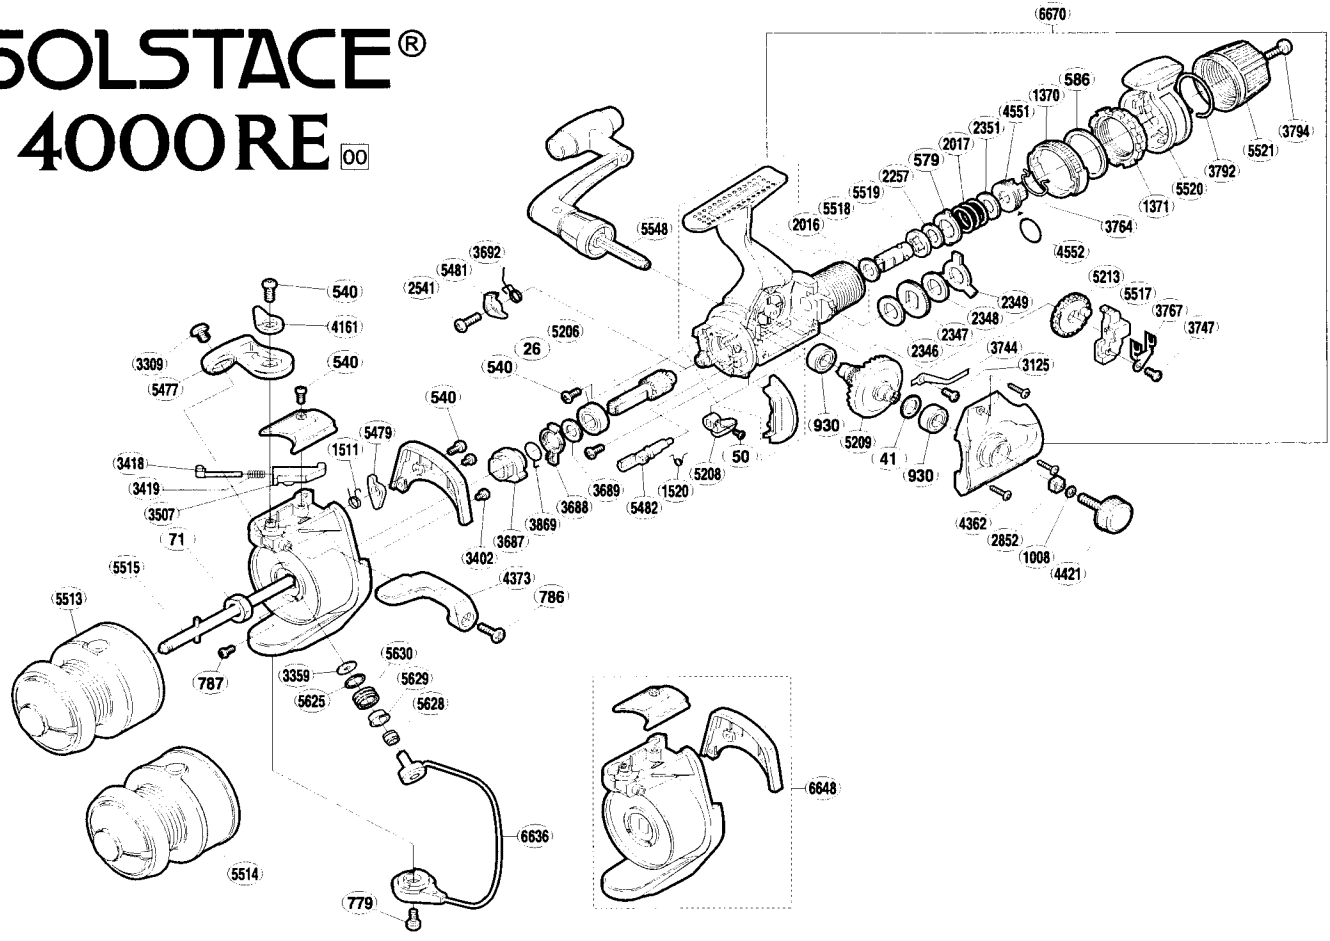

## SOLSTACE® 4000RE 00

Part No.	Description	Part No.	Description	Part No.	Description
RD 0026	Ball Bearing	RD 2852	Handle Screw Lock	RD 5206	Pinion Gear
RD 0041	Drive Gear Washer	RD 3125	Drag Click Screw	RD 5208	Anti-Reverse Lever
RD 0050	Anti-Reverse Lever Screw	RD 3309	Line Roller Screw	RD 5209	Drive Gear
RD 0071	Rotor Nut	RD 3359	Line Roller Washer	RD 5213	Oscillating Gear
RD 0540	Multi-Purpose Screw	RD 3402	Cover Screw	RD 5477	Bail Arm
RD 0579	Eared Washer iBf	RD 3418	Bail Spring Guide (A)	RD 5479	Bail Trip Lever
RD 0586	Fightini Pressure Screw Washer	RD 3419	Bail Spring	RD 5481	Anti-Reverse Pawl
RD 0779	Bail Hold Support Screw	RD 3507	Bail Spring Guide (B)	RD 5482	Anti-Reverse Cam
RD 0786	Trigger Screw	RD 3687	Anti-Reverse Ratchet	RD 5513	Spool Assembly (aluminum)
RD 0787	Nut Lock Screw	RD 3688	Anti-Reverse Lock Out	RD 5514	Spool Assembly (graphite)
RD 0930	Ball Bearing	RD 3689	Bushing Washer	RD 5515	Main Shaft
RD 1008	Handle Lock Washer	RD 3692	Anti-Reverse Pawl Spring	RD 5517	Oscillating Slider
RD 1370	Lever Click Gaer	RD 3744	Drag Click	RD 5518	Drag Shaft (A)
RD 1371	Fightini Pressure Screw	RD 3747	Slider Retainer Screw	RD 5519	Drag Shaft (B)
RD 1511	Lever Spring	RD 3764	Hold Click Spring	RD 5520	Fightini Drag Lever
RD 1520	Anti-Reverse Cam Spring	RD 3767	Oscillating Slider Retainer	RD 5521	Drag Programmer
RD 2016	Drag Washer iHi (cloth)	RD 3792	Lever Hold Spring	RD 5548	Handle Assembly
RD 2017	Drag Coil Spring	RD 3794	Drag Programmer Screw	RD 5625	Line Roller Spacer
RD 2257	Drag Washer iHi (blue)	RD 3869	Anti-Reverse Lock Out Spring	RD 5628	Line Roller Collar
RD 2346	Drag Washer iCi (cloth)	RD 4161	Trigger Cam	RD 5629	Line Roller Bushing
RD 2347	Click Gear	RD 4362	Side Cover Screw	RD 5630	Line Roller
RD 2348	Drag Washer iCi (blue)	RD 4373	Quick-Fire II Trigger	RD 6636	Bail Assembly
RD 2349	Eared Washer iBFi	RD 4421	Handle Screw Cap	RD 6648	Rotor Assembly
RD 2351	Drag Spring Washer	RD 4551	Pressure Screw	RD 6670	Body Assembly
RD 2541	Anti-Reverse Pawl Screw	RD 4552	iOf Ring		