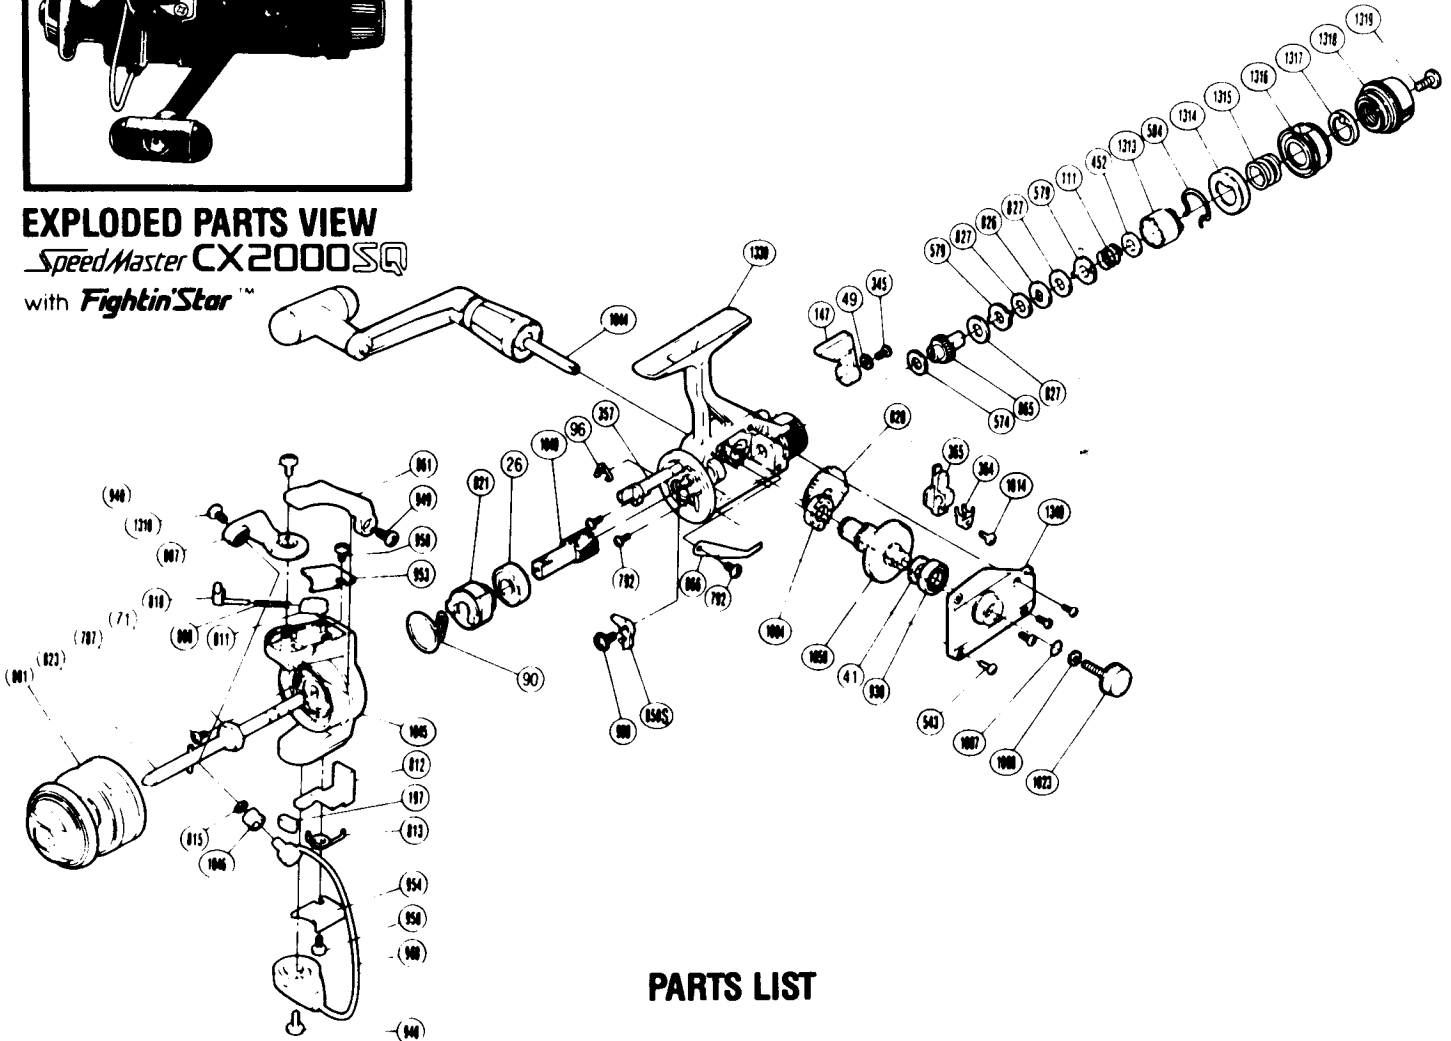

EXPLODED PARTS VIEW
SpeedMaster CX2000SQ
with *Fightin' Star™*

PARTS LIST

PART # DESCRIPTION

RD 0026	Ball Bearing
RD 0041	Drive Gear Washer
RD 0049	Lock Washer
RD 0071	Rotor Nut
RD 0090	Anti-Reverse Pawl Spring
RD 0096	Anti-Reverse Cam Spring
RD 0111	Drag (Coil) Spring
RD 0147	Anti-Reverse Lever
RD 0197	Bail Trip Slide Cam
RD 0345	Anti-Reverse Lever Screw
RD 0357	Anti-Reverse Cam
RD 0364	Oscillating Slider Retainer
RD 0365	Oscillating Slider
RD 0452	Drag Spring Washer "A"
RD 0543	Side Cover Screw (B)
RD 0574	Drag Washer "C2" (White)
RD 0579	Eared Washer "B"
RD 0584	Hold Click Spring
RD 0787	Nut Lock Screw
RD 0792	Bearing Retainer Screw
RD 0801	Spool Assembly (Universal)
RD 0807	Bail Arm

PART # DESCRIPTION

RD 0808	Bail Spring
RD 0810	Bail Spring Guide A
RD 0811	Bail Spring Guide B
RD 0812	Bail Trip Lever
RD 0813	Lever Spring
RD 0815	Line Roller Washer
RD 0820	Oscillating Gear
RD 0821	Anti-Reverse Ratchet
RD 0823	Main Shaft
RD 0826	Key Washer "A"
RD 0827	Drag Washer "H1"
RD 0850S	Anti-Reverse Pawl
RD 0861	Quick-Fire II Trigger
RD 0865	Drag Shaft
RD 0866	Drag Click
RD 0930	Ball Bearing
RD 0940	Bail Trip Cam Screw
RD 0949	Trigger Screw
RD 0953	Bail Spring Cover
RD 0954	Bail Trip Cover
RD 0958	Bail Trip Cover Screw
RD 0968	Bail Assembly

PART # DESCRIPTION

RD 0998	Anti-Reverse Pawl Screw
RD 1004	Bushing A
RD 1007	Lock Washer Retainer
RD 1008	Handle Lock Washer
RD 1014	Slider Retainer Screw
RD 1023	Handle Screw Cap
RD 1044	Handle Assembly
RD 1045	Rotor
RD 1046	Sic Ceramic Roller
RD 1049	Pinion Gear
RD 1050	Drive Gear
RD 1310	Line Roller Screw
RD 1313	Pressure Screw
RD 1314	Pre-Set Spring Cover
RD 1315	Pre-Set Spring
RD 1316	Pre-Set Ring
RD 1317	Pre-Set Cam
RD 1318	Drag Knob
RD 1319	Drag Knob Screw
RD 1339	Body
RD 1340	Side Cover