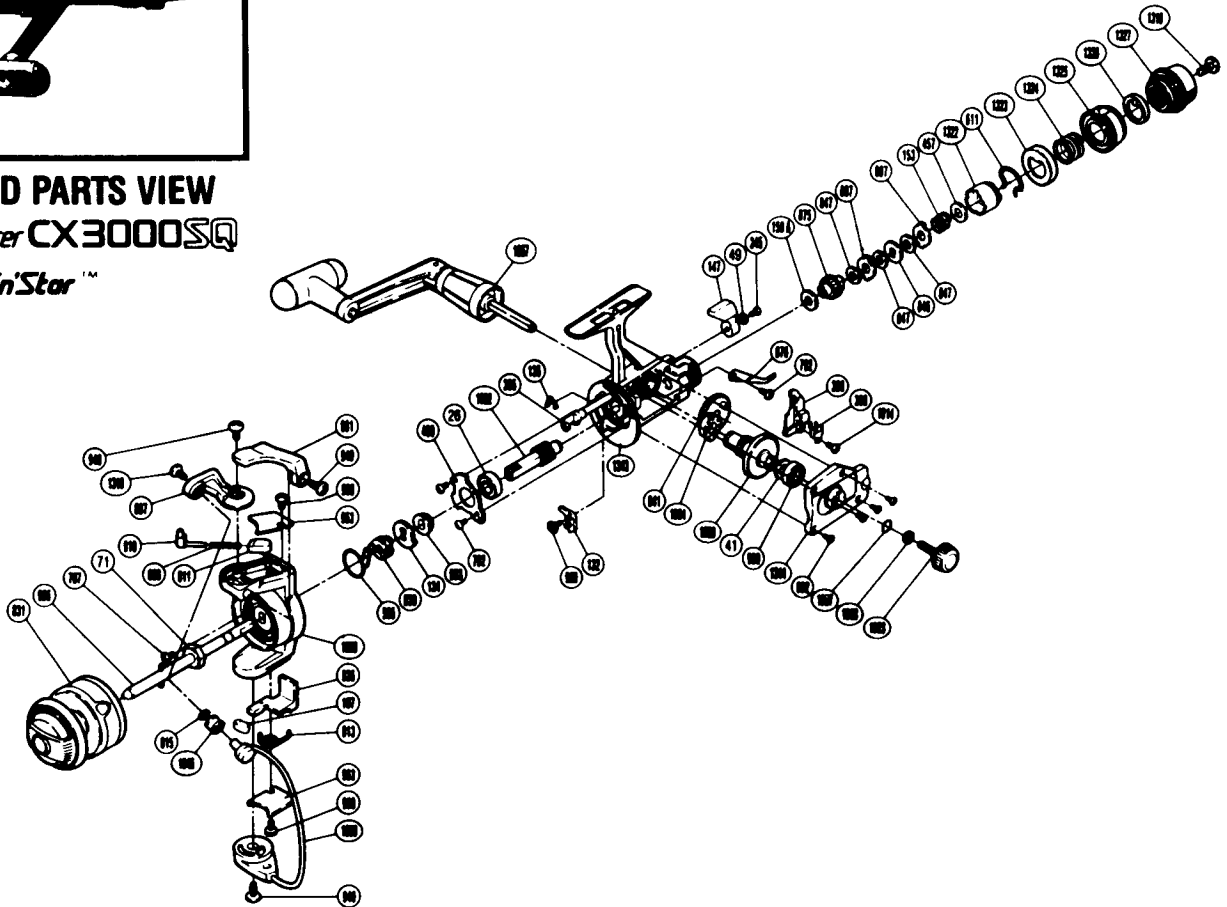

### EXPLODED PARTS VIEW

*SpeedMaster CX3000SQ*

with *Fightin' Star™*

### PARTS LIST

PART #	DESCRIPTION	PART #	DESCRIPTION	PART #	DESCRIPTION
RD 0026	Ball Bearing	RD 0807	Bail Arm	RD 0999	Anti-Reverse Pawl Screw
RD 0041	Drive Gear Washer	RD 0808	Bail Spring	RD 1004	Bushing A
RD 0049	Lock Washer	RD 0810	Bail Spring Guide A	RD 1007	Lock Washer Retainer
RD 0071	Rotor Nut	RD 0811	Bail Spring Guide B	RD 1008	Handle Lock Washer
RD 0132	Anti-Reverse Pawl Assembly	RD 0813	Lever Spring	RD 1014	Slider Retainer Screw
RD 0134	Anti-Reverse Ratchet	RD 0815	Line Roller Washer	RD 1023	Handle Screw Cap
RD 0136	Anti-Reverse Cam Spring	RD 0831	Spool Assembly (Universal)	RD 1046	Sic Ceramic Roller
RD 0147	Anti-Reverse Lever	RD 0836	Bail Trip Lever	RD 1057	Handle Assembly
RD 0150A	Drag Washer "C2" (White)	RD 0839	Anti-Reverse Spring Holder	RD 1058	Rotor
RD 0153	Drag (Coil) Spring	RD 0841	Oscillating Gear	RD 1059	Bail Assembly
RD 0197	Bail Trip Slide Cam	RD 0846	Key Washer "A"	RD 1062	Pinion Gear
RD 0345	Anti-Reverse Lever Screw	RD 0847	Drag Washer "H1"	RD 1063	Drive Gear
RD 0385	Anti-Reverse Cam	RD 0861	Quick-Fire II Trigger	RD 1310	Line Roller Screw
RD 0389	Oscillating Slider Retainer	RD 0875	Drag Shaft	RD 1319	Drag Knob Screw
RD 0390	Oscillating Slider	RD 0876	Drag Click	RD 1322	Pressure Screw
RD 0457	Drag Spring Washer "A"	RD 0903	Pinion Spacer	RD 1323	Pre-Set Spring Cover
RD 0459	Bearing Retainer	RD 0930	Ball Bearing	RD 1324	Pre-Set Spring
RD 0595	Anti-Reverse Pawl Spring	RD 0940	Bail Trip Cam Screw	RD 1325	Pre-Set Ring
RD 0602	Side Cover Screw A	RD 0949	Trigger Screw	RD 1326	Pre-Set Cam
RD 0607	Eared Washer "B"	RD 0953	Bail Spring Cover	RD 1327	Drag Knob
RD 0611	Hold Click Spring	RD 0958	Bail Trip Cover Screw	RD 1343	Body
RD 0787	Nut Lock Screw	RD 0963	Bail Trip Cover	RD 1344	Side Cover
RD 0792	Bearing Retainer Screw	RD 0966	Main Shaft		