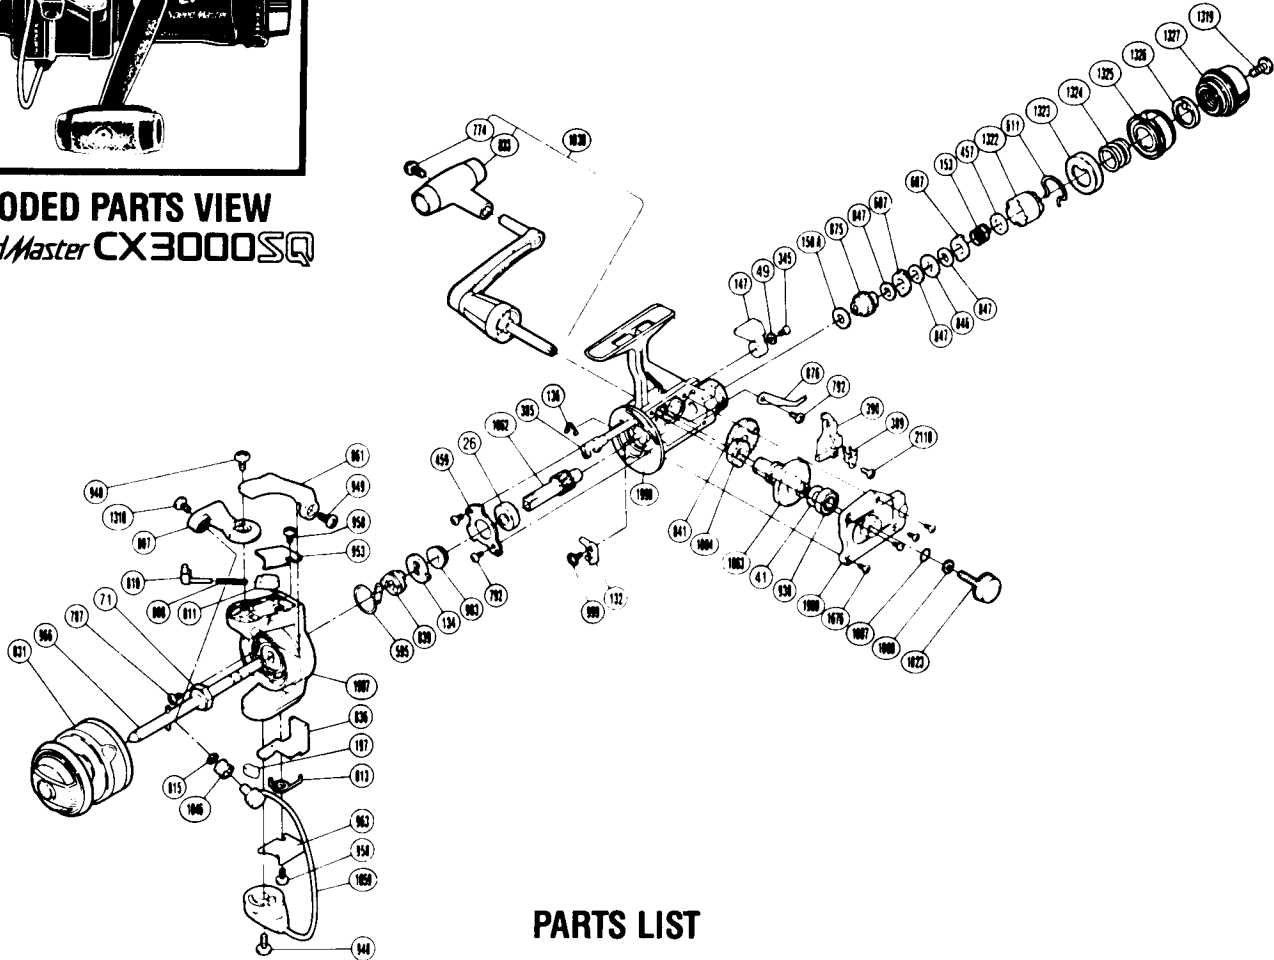

EXPLODED PARTS VIEW

SpeedMaster CX3000SQ

PARTS LIST

PART # DESCRIPTION

RD 0026	Ball Bearing
RD 0041	Drive Gear Washer
RD 0049	Lock Washer
RD 0071	Rotor Nut
RD 0132	Anti-Reverse Pawl Assembly
RD 0134	Anti-Reverse Ratchet
RD 0136	Anti-Reverse Cam Spring
RD 0147	Anti-Reverse Lever
RD 0150A	Drag Washer "C2" (White)
RD 0153	Drag (Coil) Spring
RD 0197	Bail Trip Slide Cam
RD 0345	Anti-Reverse Lever Screw
RD 0385	Anti-Reverse Cam
RD 0389	Oscillating Slider Retainer
RD 0390	Oscillating Slider
RD 0457	Drag Spring Washer "A"
RD 0459	Bearing Retainer
RD 0595	Anti-Reverse Pawl Spring
RD 0607	Eared Washer "B"
RD 0611	Hold Click Spring
RD 0774	Handle Knob Screw
RD 0787	Nut Lock Screw
RD 0792	Bearing Retainer Screw
RD 0807	Bail Arm

PART # DESCRIPTION

RD 0808	Bail Spring
RD 0810	Bail Spring Guide A
RD 0811	Bail Spring Guide B
RD 0813	Lever Spring
RD 0815	Line Roller Washer
RD 0831	Spool Assembly (Universal)
RD 0833	Handle Knob
RD 0836	Bail Trip Lever
RD 0839	Anti-Reverse Spring Holder
RD 0841	Oscillating Gear
RD 0846	Key Washer "A"
RD 0847	Drag Washer "H1"
RD 0861	Quick-Fire II Trigger
RD 0875	Drag Shift
RD 0876	Drag Click
RD 0903	Pinion Spacer
RD 0930	Ball Bearing
RD 0940	Bail Trip Cam Screw
RD 0949	Trigger Screw
RD 0953	Bail Spring Cover
RD 0958	Bail Trip Cover Screw
RD 0963	Bail Trip Cover
RD 0966	Main Shaft

PART # DESCRIPTION

RD 0999	Anti-Reverse Pawl Screw
RD 1004	Bushing A
RD 1007	Lock Washer Retainer
RD 1008	Handle Lock Washer
RD 1023	Handle Screw Cap
RD 1030	Handle Assembly
RD 1046	Sic Ceramic Roller
RD 1059	Bail Assembly
RD 1062	Pinion Gear
RD 1063	Drive Gear
RD 1310	Line Roller Screw
RD 1319	Drag Knob Screw
RD 1322	Pressure Screw
RD 1323	Pre-Set Spring Cover
RD 1324	Pre-Set Spring
RD 1325	Pre-Set Ring
RD 1326	Pre-Set Cam
RD 1327	Drag Knob
RD 1676	Side Cover Screw
RD 1997	Rotor
RD 1998	Body
RD 1999	Side Cover
RD 2110	Slider Retainer Screw