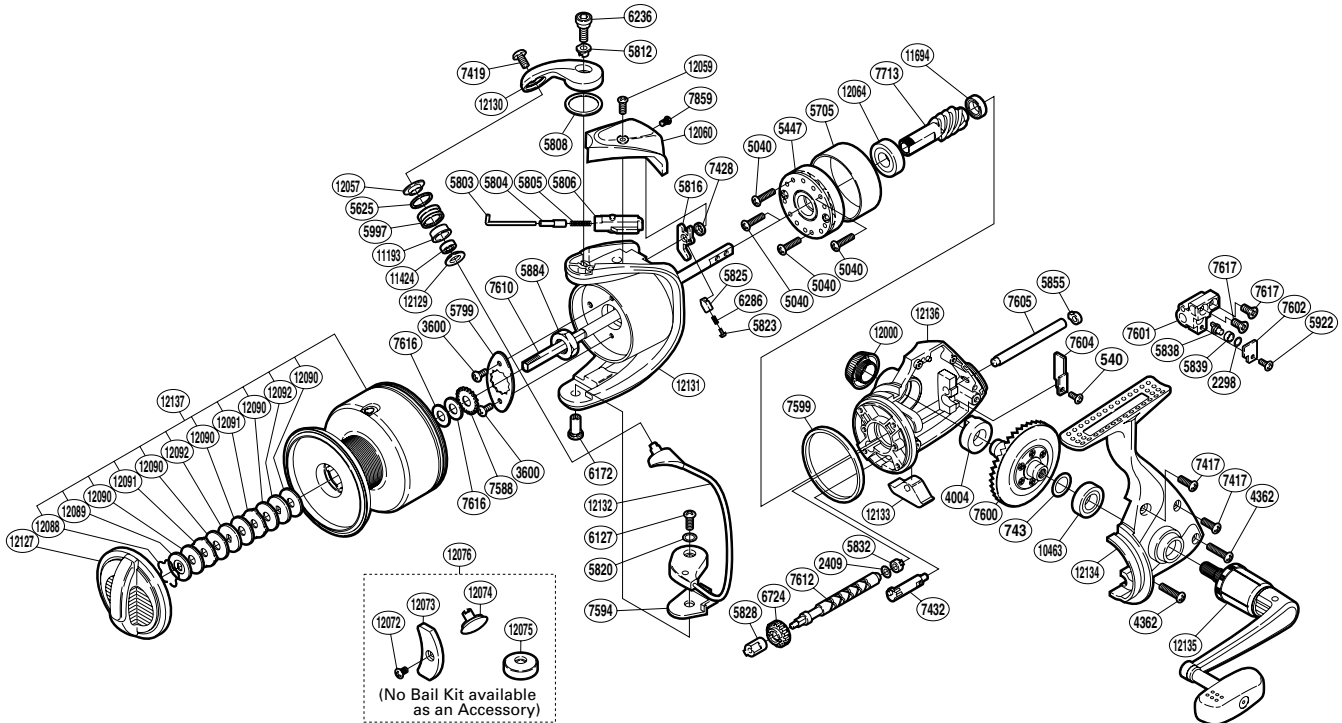

SHIMANO

SPHEROS A-RB

SP-14000FB

(1SD959503U)

Part No.	Description	Part No.	Description	Part No.	Description
RD 0540	Screw	RD 5922	Screw	RD11694	Ball Bearing
RD 0743	Washer	RD 5997	Line Roller	RD12000	Handle Screw Cap
RD 2298	Spacer	RD 6127	Screw	RD12057	Line Roller Washer
RD 2409	Spacer	RD 6172	Bail Hold Support Shaft	RD12059	Screw
RD 3600	Screw	RD 6236	Screw	RD12060	Bail Spring Cover
RD 4004	Drive Gear Bushing	RD 6286	Bail Trip Lever Spring	RD12064	Ball Bearing
RD 4362	Screw	RD 6724	Idle Gear	RD12088	Drag Washers Retainer
RD 5040	Screw	RD 7417	Screw	RD12089	Key Washer
RD 5447	Roller Clutch Assembly	RD 7419	Screw	RD12090	Drag Washer
RD 5625	Line Roller Spacer	RD 7428	Bail Trip Lever Washer	RD12091	Eared Washer
RD 5705	Roller Clutch Ring	RD 7432	Anti-Reverse Cam	RD12092	Key Washer
RD 5799	Rotor Nut Retainer	RD 7588	Spool Support	RD12127	Drag Knob
RD 5803	Bail Spring Guide A	RD 7594	Bail Hold Support Spacer	RD12129	Bearing Spacer
RD 5804	Spring Guide A Support	RD 7599	Friction Ring	RD12130	Bail Arm
RD 5805	Bail Spring	RD 7600	Drive Gear	RD12131	Rotor
RD 5806	Bail Spring Guide B	RD 7601	Oscillating Slider	RD12132	Bail Assembly
RD 5808	Washer	RD 7602	Oscillating Slider Retainer	RD12133	Anti-Reverse Lever Cover
RD 5812	Screw Collar	RD 7604	Worm Shaft Retainer	RD12134	Side Cover
RD 5816	Bail Trip Lever	RD 7605	Oscillating Guide	RD12135	Handle Assembly
RD 5820	Spacer	RD 7610	Main Shaft	RD12136	Body
RD 5823	Lever Spring Guide A	RD 7612	Worm Shaft	RD12137	Spool Assembly
RD 5825	Lever Spring Guide B	RD 7616	Spool Washer		
RD 5828	Worm Bushing (Front)	RD 7617	Screw		
RD 5832	Worm Bushing (Rear)	RD 7713	Pinion Gear	RD12072	Screw (accessory)
RD 5838	Oscillating Pawl	RD 7859	Screw	RD12073	Counter Weight (rotor) (accessory)
RD 5839	Oscillating Slider Bushing	RD10463	Ball Bearing	RD12074	Line Roller Support B (accessory)
RD 5855	Oscillating Guide Holder	RD11193	Line Roller Bushing	RD12075	Counter Weight (bail) (accessory)
RD 5884	Rotor Nut	RD11424	Ball Bearing	RD12076	Counter Weight Set (accessory)