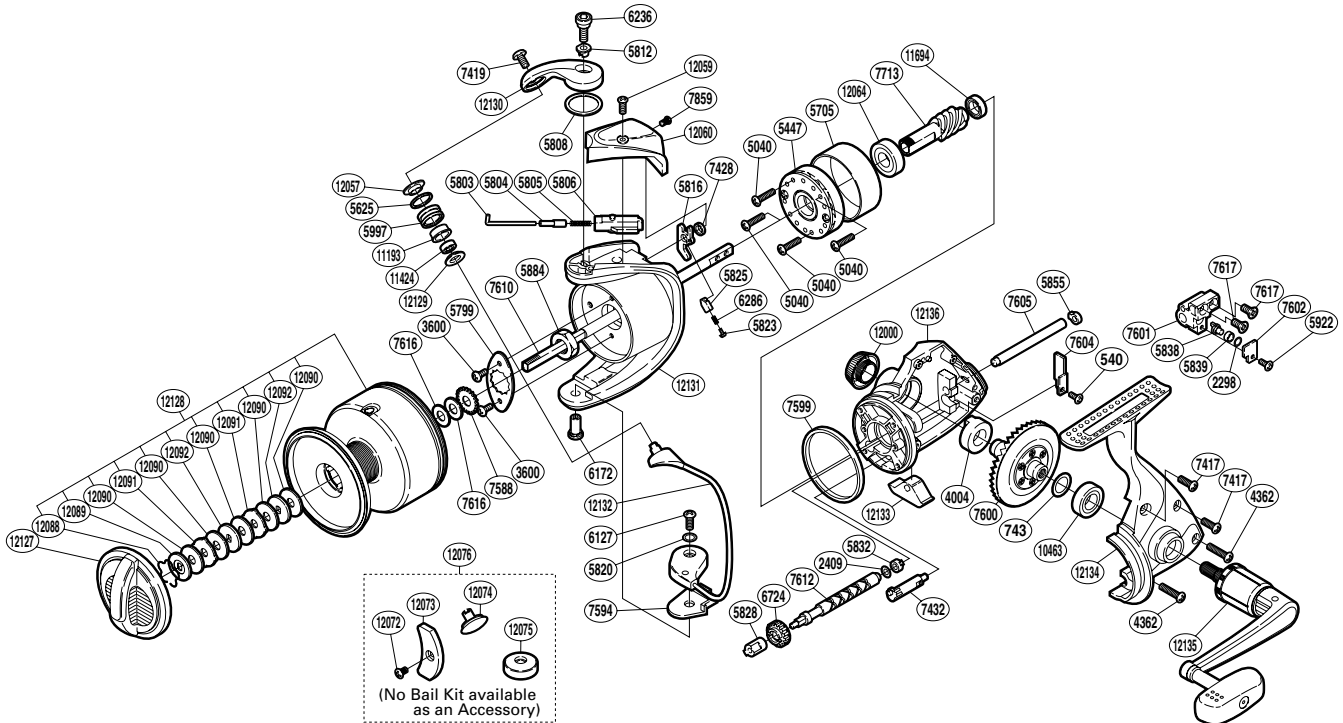

SHIMANO

SPHEROS A-RB

SP-18000FB

(1SD959803U)

Part No.	Description	Part No.	Description	Part No.	Description
RD 0540	Screw	RD 5922	Screw	RD11694	Ball Bearing
RD 0743	Washer	RD 5997	Line Roller	RD12000	Handle Screw Cap
RD 2298	Spacer	RD 6127	Screw	RD12057	Line Roller Washer
RD 2409	Spacer	RD 6172	Bail Hold Support Shaft	RD12059	Screw
RD 3600	Screw	RD 6236	Screw	RD12060	Bail Spring Cover
RD 4004	Drive Gear Bushing	RD 6286	Bail Trip Lever Spring	RD12064	Ball Bearing
RD 4362	Screw	RD 6724	Idle Gear	RD12088	Drag Washers Retainer
RD 5040	Screw	RD 7417	Screw	RD12089	Key Washer
RD 5447	Roller Clutch Assembly	RD 7419	Screw	RD12090	Drag Washer
RD 5625	Line Roller Spacer	RD 7428	Bail Trip Lever Washer	RD12091	Eared Washer
RD 5705	Roller Clutch Ring	RD 7432	Anti-Reverse Cam	RD12092	Key Washer
RD 5799	Rotor Nut Retainer	RD 7588	Spool Support	RD12127	Drag Knob
RD 5803	Bail Spring Guide A	RD 7594	Bail Hold Support Spacer	RD12128	Spool Assembly
RD 5804	Spring Guide A Support	RD 7599	Friction Ring	RD12129	Bearing Spacer
RD 5805	Bail Spring	RD 7600	Drive Gear	RD12130	Bail Arm
RD 5806	Bail Spring Guide B	RD 7601	Oscillating Slider	RD12131	Rotor
RD 5808	Washer	RD 7602	Oscillating Slider Retainer	RD12132	Bail Assembly
RD 5812	Screw Collar	RD 7604	Worm Shaft Retainer	RD12133	Anti-Reverse Lever Cover
RD 5816	Bail Trip Lever	RD 7605	Oscillating Guide	RD12134	Side Cover
RD 5820	Spacer	RD 7610	Main Shaft	RD12135	Handle Assembly
RD 5823	Lever Spring Guide A	RD 7612	Worm Shaft	RD12136	Body
RD 5825	Lever Spring Guide B	RD 7616	Spool Washer		
RD 5828	Worm Bushing (Front)	RD 7617	Screw		
RD 5832	Worm Bushing (Rear)	RD 7713	Pinion Gear	RD12072	Screw (accessory)
RD 5838	Oscillating Pawl	RD 7859	Screw	RD12073	Counter Weight (rotor) (accessory)
RD 5839	Oscillating Slider Bushing	RD10463	Ball Bearing	RD12074	Line Roller Support B (accessory)
RD 5855	Oscillating Guide Holder	RD11193	Line Roller Bushing	RD12075	Counter Weight (bail) (accessory)
RD 5884	Rotor Nut	RD11424	Ball Bearing	RD12076	Counter Weight Set (accessory)