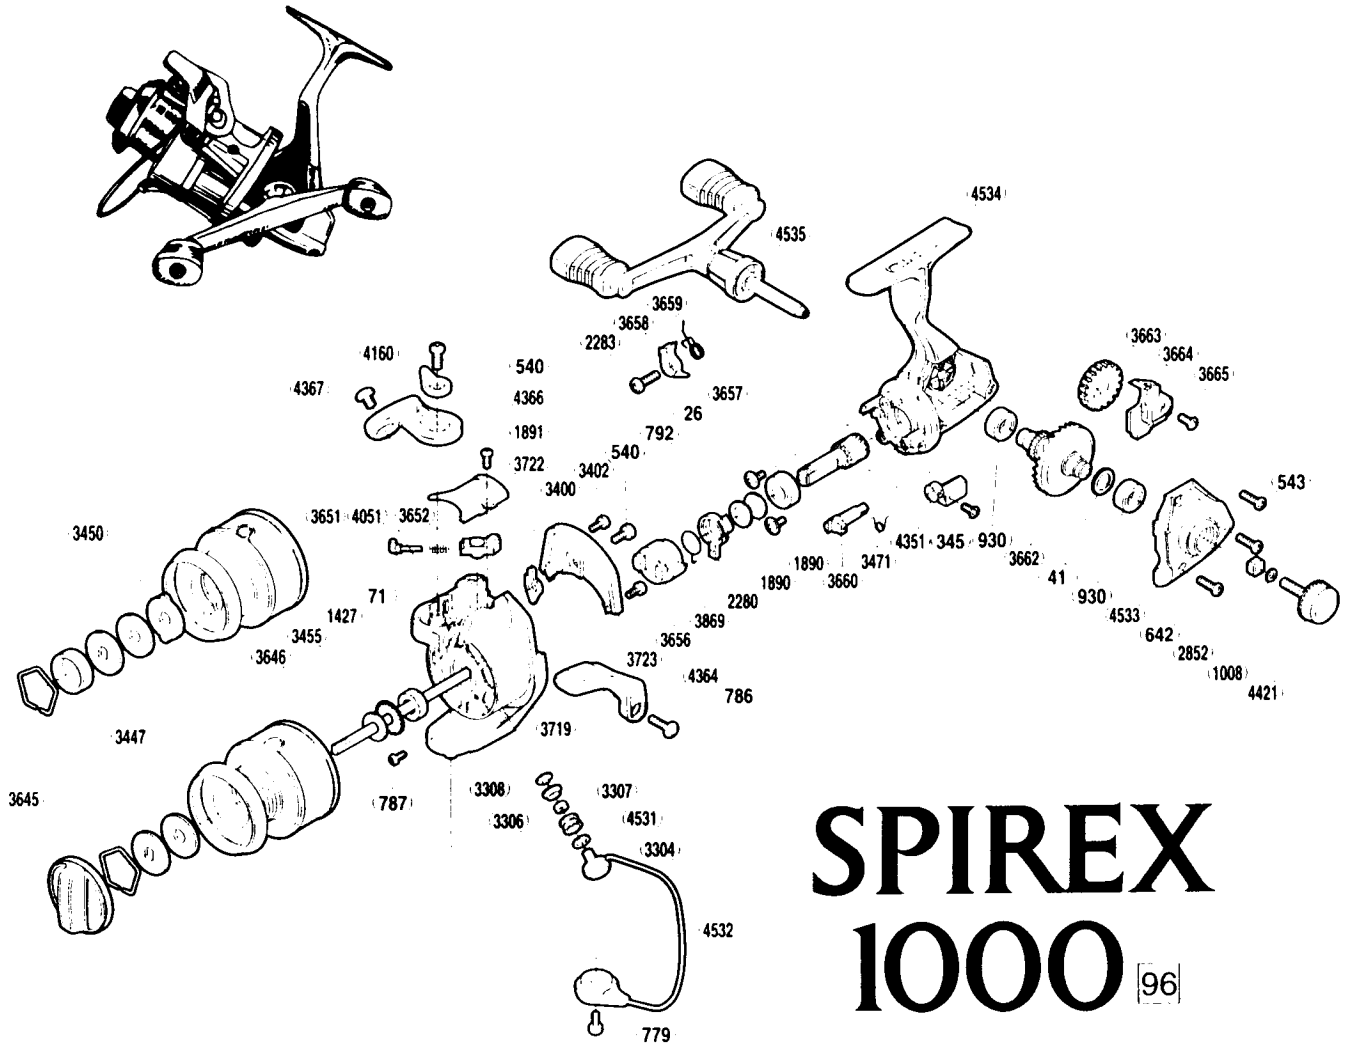

# SHIMANO

## 1996 Repair Supplement

# 1000 96

### SR1000F

Part #	Description	Part #	Description	Part #	Description
RD 0026	Ball Bearing	RD 3306	Line Roller Bearing	RD 3664	Oscillating Slider
RD 0041	Drive Gear Washer	RD 3307	Line Roller Bushing	RD 3665	Slider Retainer Screw
RD 0071	Rotor Nut	RD 3308	Line Roller Washer	RD 3719	Rotor
RD 0345	Anti-Reverse Lever Screw	RD 3400	Bail trip Lever	RD 3722	Bail Spring Cover
RD 0540	Multi Purpose Screw	RD 3402	Cover Screw	RD 3723	Counterbalance Cover
RD 0543	Side Cover Screw (black)	RD 3447	Spool Assembly (Aluminum)	RD 3869	Anti-Reverse Lock Out Spring
RD 0642	Side Cover Screw (silver)	RD 3450	Spool Assembly (Graphite)	RD 4051	Bail Spring
RD 0779	Bail Hold Support Screw	RD 3455	Spool Washer	RD 4160	Trigger Cam
RD 0786	Trigger Screw	RD 3471	Anti-Reverse Cam Spring	RD 4351	Anti-Reverse Lever
RD 0787	Nut Lock Screw	RD 3645	Drag Knob	RD 4364	Quick Fire II Trigger
RD 0792	Bearing Retainer Screw	RD 3646	Main Shaft	RD 4366	Bail Arm
RD 0930	Ball Bearing	RD 3651	Bail Spring Guide (A)	RD 4367	Line Roller Screw
RD 1008	Handle Lock Washer	RD 3652	Bail Spring Guide (B)	RD 4421	Handle Screw Cap
RD 1427	Spool Support	RD 3656	Anti-Reverse Ratchet	RD 4531	Line Roller (Power)
RD 1890	Bushing Washer	RD 3657	Pinion Gear	RD 4532	Bail Assembly
RD 1891	Bail Spring Cover Screw	RD 3658	Anti-Reverse Pawl	RD 4533	Side Cover
RD 2280	Anti-Reverse Lock Out	RD 3659	Anti-Reverse Pawl Spring	RD 4534	Body
RD 2283	Anti-Reverse Pawl Screw	RD 3660	Anti-Reverse Cam	RD 4535	Double Paddle Handle
RD 2852	Handle Screw Lock	RD 3662	Drive Gear		
RD 3304	Bearing Spacer	RD 3663	Oscillating Gear		