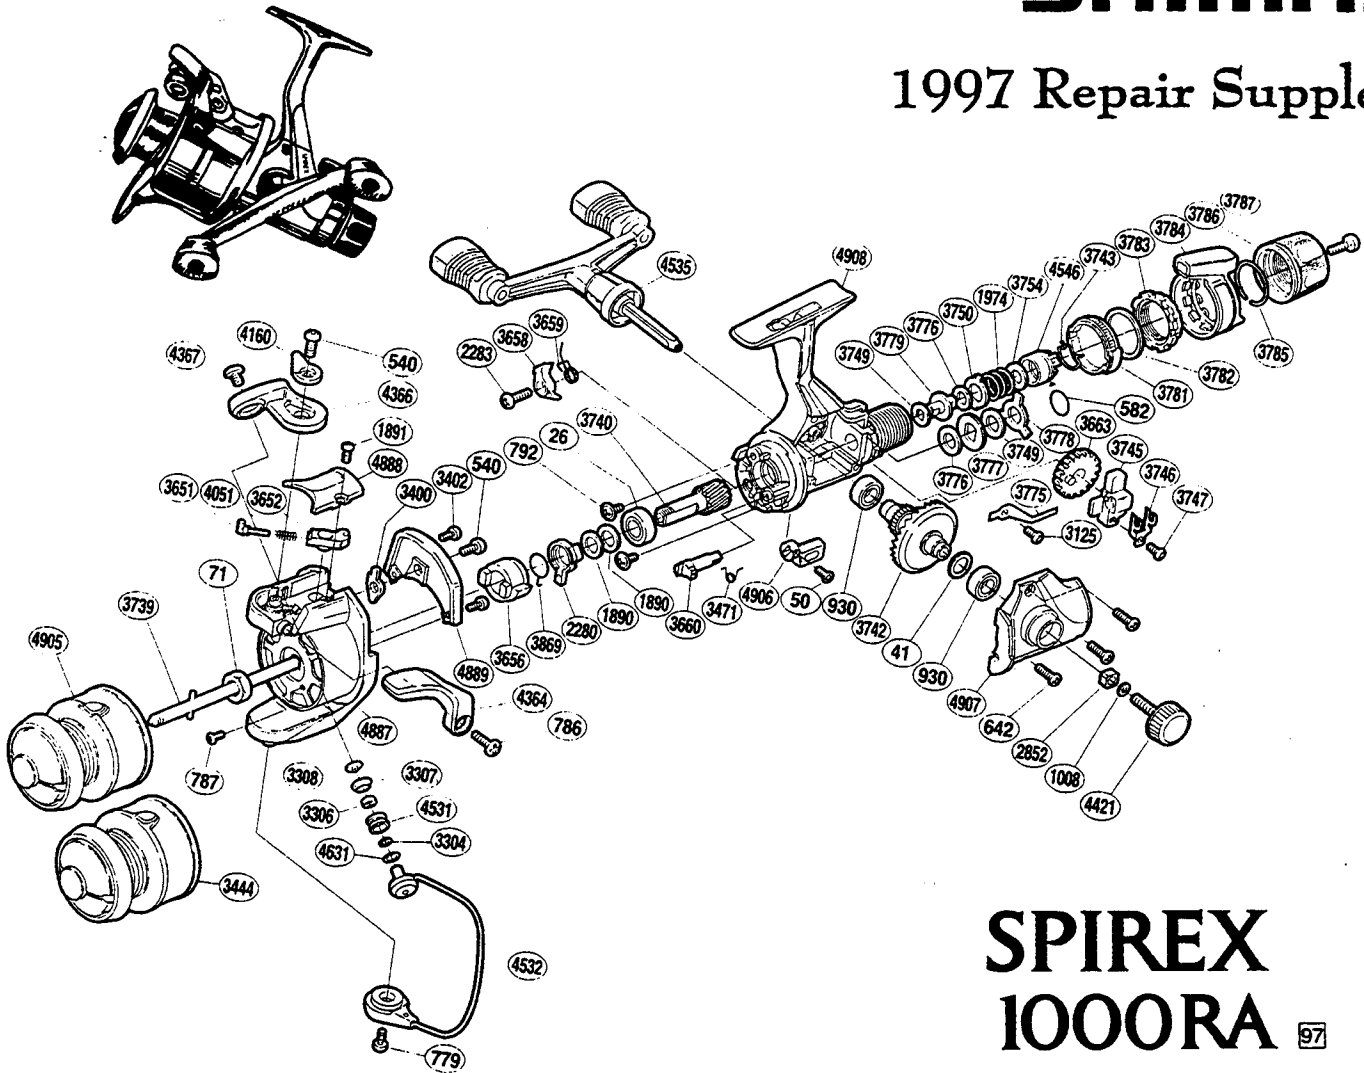

SHIMANO

1997 Repair Supplement

SPIREX 1000RA 97

SR1000RA

Part #	Description	Part #	Description	Part #	Description
RD 0026	Ball Bearing	RD 3444	Spool Assembly (Graphite)	RD 3783	Fightin' Pressure Screw
RD 0041	Drive Gear Washer	RD 3471	Anti-Reverse Cam Spring	RD 3784	Fightin' Drag Lever
RD 0050	Anti-Reverse Lever Screw	RD 3651	Bail Spring Guide (A)	RD 3785	Lever Hold Spring
RD 0071	Rotor Nut	RD 3652	Bail Spring Guide (B)	RD 3786	Drag Programmer
RD 0540	Multi-Purpose Screw	RD 3656	Anti-Reverse Ratchet	RD 3787	Drag Programmer Screw
RD 0582	"O" Ring	RD 3658	Anti-Reverse Pawl	RD 3869	Anti-Reverse Lock Out Spring
RD 0642	Side Cover Screw	RD 3659	Anti-Reverse Pawl Spring	RD 4051	Bail Spring
RD 0779	Bail Hold Support Screw	RD 3660	Anti-Reverse Cam	RD 4160	Trigger Cam
RD 0786	Trigger Screw	RD 3663	Oscillating Gear	RD 4364	Quick-Fire II Trigger
RD 0787	Nut Lock Screw	RD 3739	Main Shaft	RD 4366	Bail Arm
RD 0792	Bearing Retainer Screw	RD 3740	Pinion Gear	RD 4367	Line Roller Screw
RD 0930	Ball Bearing	RD 3742	Drive Gear	RD 4421	Handle Screw Cap
RD 1008	Handle Lock Washer	RD 3743	Hold Click Spring	RD 4531	Line Roller
RD 1890	Bushing Washer	RD 3745	Oscillating Slider	RD 4532	Bail Assembly
RD 1891	Bail Spring Cover Screw	RD 3746	Oscillating Slider Retainer	RD 4535	Double Paddle Handle Assem.
RD 1974	Drag Coil Spring	RD 3747	Slider Retainer Screw	RD 4546	Pressure Screw
RD 2280	Anti-Reverse Lock Out	RD 3749	Drag Washer "C" (White)	RD 4631	Spacer
RD 2283	Anti-Reverse Pawl Screw	RD 3750	Eared Washer "B"	RD 4887	Rotor
RD 2852	Handle Screw Lock	RD 3754	Drag Spring Washer	RD 4888	Bail Spring Cover
RD 3125	Drag Click Screw	RD 3775	Drag Click	RD 4889	Counterbalance Cover
RD 3304	Bearing Spacer	RD 3776	Drag Washer "C" (Cloth)	RD 4905	Spool Assembly (Aluminum)
RD 3306	Line Roller Bearing	RD 3777	Click Gear	RD 4906	Anti-Reverse Lever
RD 3307	Line Roller Bushing	RD 3778	Eared Washer "B"	RD 4907	Side Cover
RD 3308	Line Roller Washer	RD 3779	Drag Shaft	RD 4908	Body
RD 3400	Bail Trip Lever	RD 3781	Lever Click Gear		
RD 3402	Cover Screw	RD 3782	Fightin' Pressure Screw Washer		