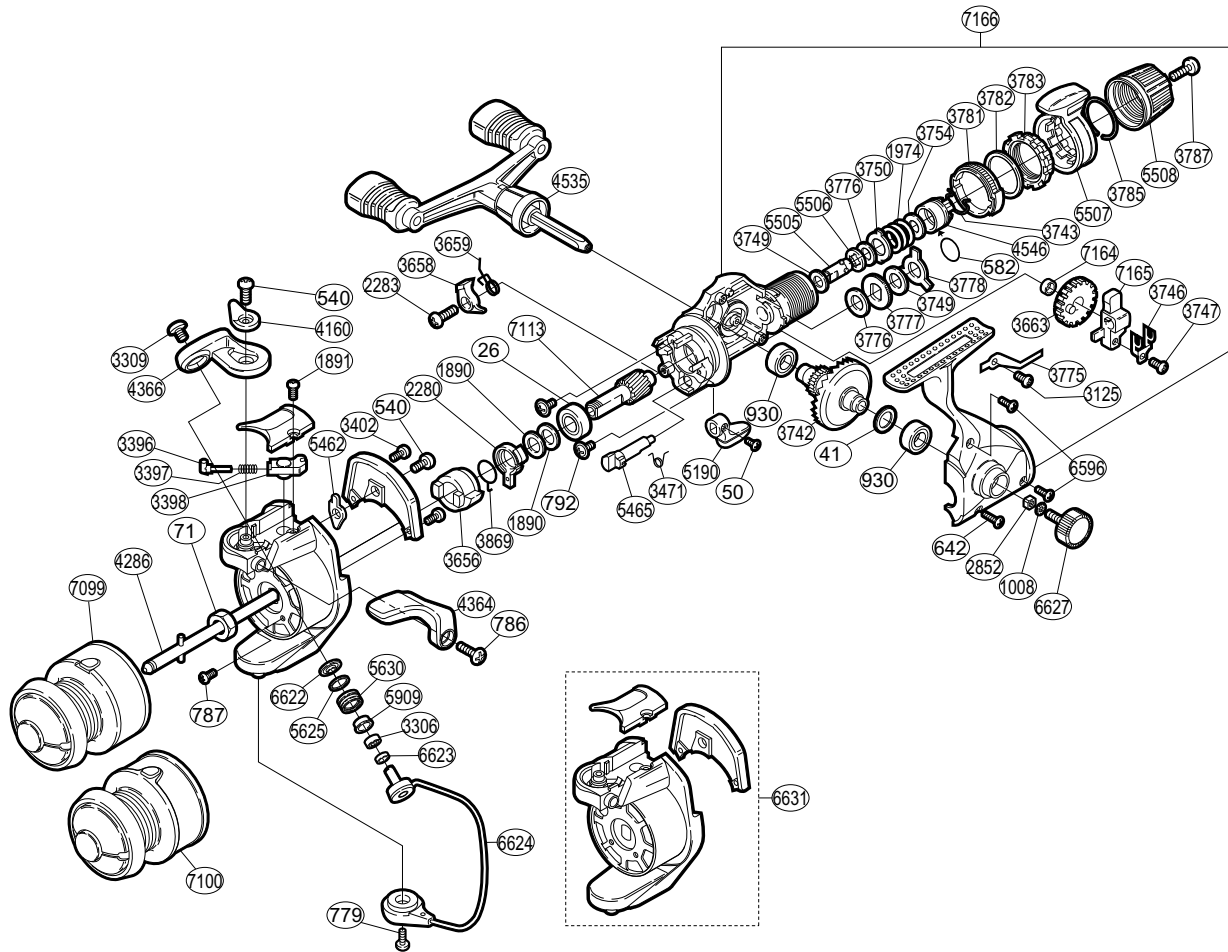

SHIMANO®

SPIREX®

SR-1000RD

Part No.	Description	Part No.	Description	Part No.	Description
RD 0026	Ball Bearing	RD 3471	Anti-Reverse Cam Spring	RD 4535	Double Paddle Handle Assembly
RD 0041	Drive Gear Washer	RD 3656	Anti-Reverse Ratchet	RD 4546	Pressure Screw
RD 0050	Anti-Reverse Lever Screw	RD 3658	Anti-Reverse Pawl	RD 5190	Anti-Reverse Lever
RD 0071	Rotor Nut	RD 3659	Anti-Reverse Pawl Spring	RD 5462	Bail Trip Lever
RD 0540	Multi-Purpose Screw	RD 3663	Oscillating Gear	RD 5465	Anti-Reverse Cam
RD 0582	"O" Ring	RD 3742	Drive Gear	RD 5505	Drag Shaft (A)
RD 0642	Side Cover Screw (long)	RD 3743	Hold Click Spring	RD 5506	Drag Shaft (B)
RD 0779	Bail Hold Support Screw	RD 3746	Oscillating Slider Retainer	RD 5507	Fightin' Drag Lever
RD 0786	Trigger Screw	RD 3747	Slider Retainer Screw	RD 5508	Drag Programmer
RD 0787	Nut Lock Screw	RD 3749	Drag Washer "C" (white)	RD 5625	Line Roller Spacer
RD 0792	Bearing Retainer Screw	RD 3750	Eared Washer "B"	RD 5630	Line Roller
RD 0930	Ball Bearing	RD 3754	Drag Spring Washer	RD 5909	Line Roller Bushing
RD 1008	Handle Lock Washer	RD 3775	Drag Click	RD 6596	Side Cover Screw (short)
RD 1890	Bushing Washer	RD 3776	Drag Washer "C" (cloth)	RD 6622	Line Roller Washer
RD 1891	Bail Spring Cover Screw	RD 3777	Click Gear	RD 6623	Bearing Spacer
RD 1974	Drag Coil Spring	RD 3778	Eared Washer "B"	RD 6624	Bail Assembly
RD 2280	Anti-Reverse Lock Out	RD 3781	Lever Click Gear	RD 6627	Handle Screw Cap
RD 2283	Anti-Reverse Pawl Screw	RD 3782	Fightini Pressure Screw Washer	RD 6631	Rotor Assembly
RD 2852	Handle Screw Lock	RD 3783	Fightini Pressure Screw	RD 7099	Spool Assembly (aluminum)
RD 3125	Drag Click Screw	RD 3785	Lever Hold Spring	RD 7100	Spool Assembly (graphite)
RD 3306	Line Roller Bearing	RD 3787	Drag Programmer Screw	RD 7113	Pinion Gear
RD 3309	Line Roller Screw	RD 3869	Anti-Reverse Lock Out Spring	RD 7164	Oscillating Gear Bushing
RD 3396	Bail Spring Guide (A)	RD 4160	Trigger Cam	RD 7165	Oscillating Slider
RD 3397	Bail Spring	RD 4286	Main Shaft	RD 7166	Body Assembly
RD 3398	Bail Spring Guide (B)	RD 4364	Quick-Fire II Trigger		
RD 3402	Cover Screw	RD 4366	Bail Arm		