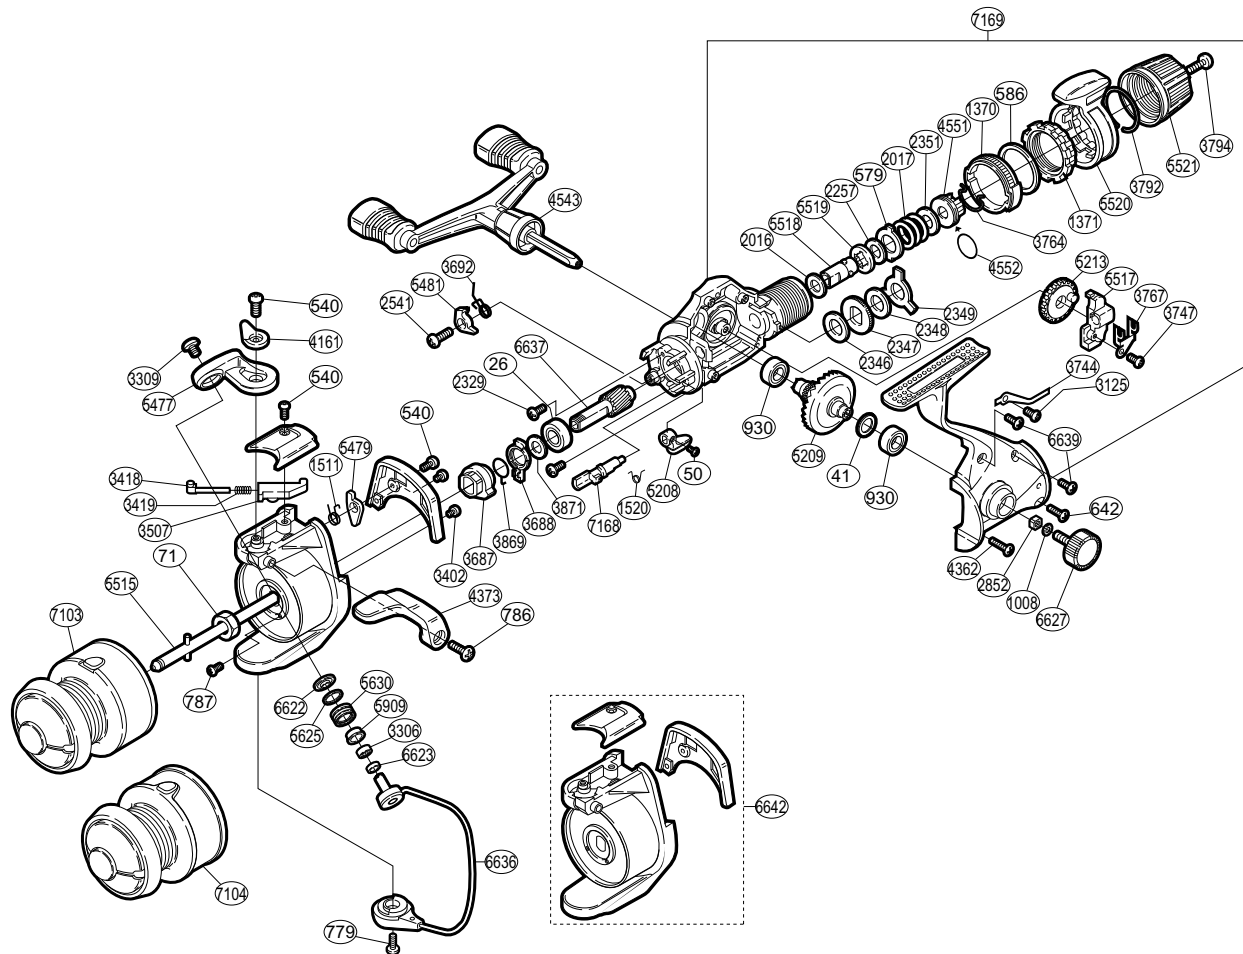

SHIMANO®

SPIREX®

SR-4000RD

Part No.	Description	Part No.	Description	Part No.	Description
RD 0026	Ball Bearing	RD 2541	Anti-Reverse Pawl Screw	RD 5208	Anti-Reverse Lever
RD 0041	Drive Gear Washer	RD 2852	Handle Screw Lock	RD 5209	Drive Gear
RD 0050	Anti-Reverse Lever Screw	RD 3125	Drag Click Screw	RD 5213	Oscillating Gear
RD 0071	Rotor Nut	RD 3306	Line Roller Bearing	RD 5477	Bail Arm
RD 0540	Multi-Purpose Screw	RD 3309	Line Roller Screw	RD 5479	Bail Trip Lever
RD 0579	Eared Washer "B"	RD 3402	Cover Screw	RD 5481	Anti-Reverse Pawl
RD 0586	Fightin' Pressure Screw Washer	RD 3418	Bail Spring Guide (A)	RD 5515	Main Shaft
RD 0642	Side Cover Screw (medium)	RD 3419	Bail Spring	RD 5517	Oscillating Slider
RD 0779	Bail Hold Support Screw	RD 3507	Bail Spring Guide (B)	RD 5518	Drag Shaft (A)
RD 0786	Trigger Screw	RD 3687	Anti-Reverse Ratchet	RD 5519	Drag Shaft (B)
RD 0787	Nut Lock Screw	RD 3688	Anti-Reverse Lock Out	RD 5520	Fightin' Drag Lever
RD 0930	Ball Bearing	RD 3692	Anti-Reverse Pawl Spring	RD 5521	Drag Programmer
RD 1008	Handle Lock Washer	RD 3744	Drag Click	RD 5625	Line Roller Spacer
RD 1370	Lever Click Gaer	RD 3747	Slider Retainer Screw	RD 5630	Line Roller
RD 1371	Fightin' Pressure Screw	RD 3764	Hold Click Spring	RD 5909	Line Roller Bushing
RD 1511	Lever Spring	RD 3767	Oscillating Slider Retainer	RD 6622	Line Roller Washer
RD 1520	Anti-Reverse Cam Spring	RD 3792	Lever Hold Spring	RD 6623	Bearing Spacer
RD 2016	Drag Washer "H" (cloth)	RD 3794	Drag Programmer Screw	RD 6627	Handle Screw Cap
RD 2017	Drag Coil Spring	RD 3869	Anti-Reverse Lock Out Spring	RD 6636	Bail Assembly
RD 2257	Drag Washer "H" (blue)	RD 3871	Bushing Washer	RD 6637	Pinion Gear
RD 2329	Bearing Retainer Screw	RD 4161	Trigger Cam	RD 6639	Side Cover Screw (short)
RD 2346	Drag Washer "C" (cloth)	RD 4362	Side Cover Screw (long)	RD 6642	Rotor Assembly
RD 2347	Click Gear	RD 4373	Quick-Fire II Trigger	RD 7103	Spool Assembly (aluminum)
RD 2348	Drag Washer "C" (blue)	RD 4543	Double Paddle Handle Assembly	RD 7104	Spool Assembly (graphite)
RD 2349	Eared Washer "B"	RD 4551	Pressure Screw	RD 7168	Anti-Reverse Cam
RD 2351	Drag Spring Washer	RD 4552	"O" Ring	RD 7169	Body Assembly