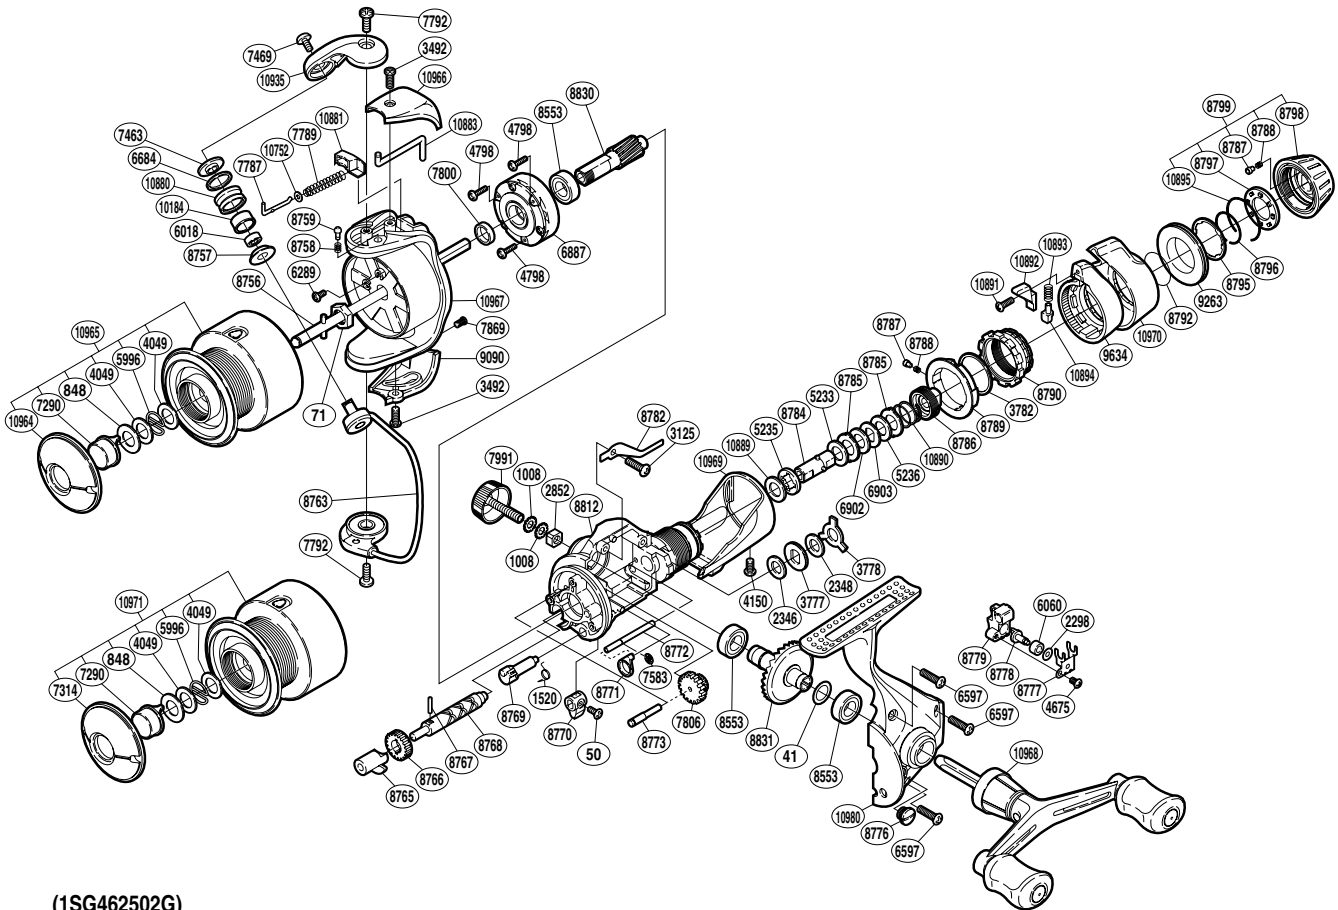

SHIMANO®

STRADIC

STR-2500GTMRB

(1SG462502G)

Part No.	Description	Part No.	Description	Part No.	Description
RD 0041	Washer	RD 7787	Bail Spring Guide A	RD 8795	Drag Knob Washer
RD 0050	Screw	RD 7789	Bail Spring	RD 8796	Drag Knob Retainer
RD 0071	Rotor Nut	RD 7792	Screw	RD 8797	Click Plate
RD 0848	Washer	RD 7800	Rotor Ring	RD 8798	Drag Programmer A
RD 1008	Lock Washer	RD 7806	Idle Gear B	RD 8799	Drag Programmer Assembly
RD 1520	Anti-Reverse Cam Spring	RD 7869	Screw	RD 8812	Body
RD 2298	Spacer	RD 7991	Handle Screw Cap	RD 8830	Pinion Gear
RD 2346	Drag Washer	RD 8553	Ball Bearing	RD 8831	Drive Gear
RD 2348	Drag Washer	RD 8756	Main Shaft	RD 9090	Bail Hold Support Guard
RD 2852	Handle Screw Lock	RD 8757	Bearing Spacer	RD 9263	Drag Programmer B
RD 3125	Screw	RD 8758	Click Spring	RD 9634	Fightin' Lever Inner A
RD 3492	Screw	RD 8759	Click Pin	RD10184	Line Roller Bushing
RD 3777	Click Gear	RD 8763	Bail Assembly	RD10752	Spring Guide A Support
RD 3778	Eared Washer	RD 8765	Worm Bushing	RD10880	Line Roller
RD 3782	Fightin' Pressure Screw Washer	RD 8766	Idle Gear	RD10881	Bail Spring Seat
RD 4049	Washer	RD 8767	Worm Shaft Pin	RD10883	Bail Trip Lever
RD 4150	Screw	RD 8768	Worm Shaft	RD10889	Drag Washer
RD 4675	Screw	RD 8769	Anti-Reverse Cam	RD10890	Drag Coil Spring
RD 4798	Screw	RD 8770	Anti-Reverse Lever	RD10891	Screw
RD 5233	Drag Washer	RD 8771	Oscillating Guide Retainer	RD10892	Fightin' Lever Inner B
RD 5235	Drag Shaft B	RD 8772	Oscillating Guide	RD10893	Position Pin Spring
RD 5236	Drag Washer	RD 8773	Idle Gear B Shaft	RD10894	Lever Position Pin
RD 5996	Locking Spring	RD 8776	Oil Cap	RD10895	Click Plate Retainer
RD 6018	Ball Bearing	RD 8777	Oscillating Slider Retainer	RD10935	Bail Arm
RD 6060	Oscillating Slider Bushing	RD 8778	Oscillating Pawl	RD10964	Push Button Collar
RD 6289	Screw	RD 8779	Oscillating Slider	RD10965	Spool Assembly
RD 6597	Screw	RD 8782	Drag Click	RD10966	Bail Spring Cover
RD 6684	Line Roller Spacer	RD 8784	Drag Shaft A	RD10967	Rotor
RD 6887	Roller Clutch Assembly	RD 8785	Eared Washer	RD10968	Double Paddle Handle Assembly
RD 6902	Drag Washer	RD 8786	Pressure Screw	RD10969	Rear Protector
RD 6903	Key Washer	RD 8787	Click Pin	RD10970	Fightin' Lever Outer
RD 7290	Push Button	RD 8788	Click Spring	RD10980	Side Cover
RD 7463	Line Roller Washer	RD 8789	Lever Click Gear		
RD 7469	Screw	RD 8790	Fightin' Pressure Screw	RD 7314	Push Button Collar
RD 7583	E Lock	RD 8792	Drag Knob Friction Ring	RD10971	Spare Spool Assembly