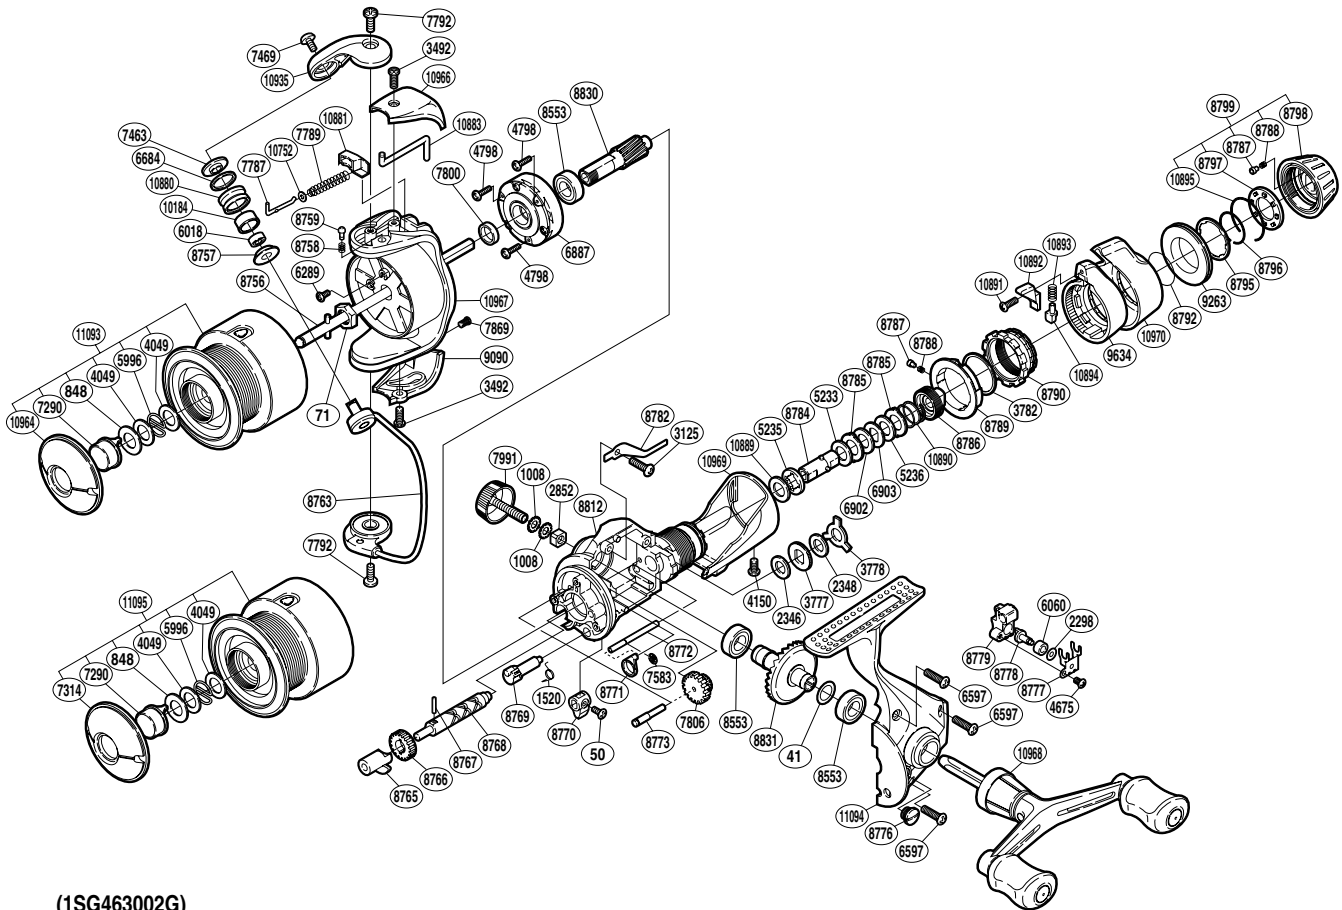

SHIMANO®

STRADIC

STR-3000SGTMRB

(1SG463002G)

Part No.	Description	Part No.	Description	Part No.	Description
RD 0041	Washer	RD 7787	Bail Spring Guide A	RD 8795	Drag Knob Washer
RD 0050	Screw	RD 7789	Bail Spring	RD 8796	Drag Knob Retainer
RD 0071	Rotor Nut	RD 7792	Screw	RD 8797	Click Plate
RD 0848	Washer	RD 7800	Rotor Ring	RD 8798	Drag Programmer A
RD 1008	Lock Washer	RD 7806	Idle Gear B	RD 8799	Drag Programmer Assembly
RD 1520	Anti-Reverse Cam Spring	RD 7869	Screw	RD 8812	Body
RD 2298	Spacer	RD 7991	Handle Screw Cap	RD 8830	Pinion Gear
RD 2346	Drag Washer	RD 8553	Ball Bearing	RD 8831	Drive Gear
RD 2348	Drag Washer	RD 8756	Main Shaft	RD 9090	Bail Hold Support Guard
RD 2852	Handle Screw Lock	RD 8757	Bearing Spacer	RD 9263	Drag Programmer B
RD 3125	Screw	RD 8758	Click Spring	RD 9634	Fightin' Lever Inner A
RD 3492	Screw	RD 8759	Click Pin	RD10184	Line Roller Bushing
RD 3777	Click Gear	RD 8763	Bail Assembly	RD10752	Spring Guide A Support
RD 3778	Eared Washer	RD 8765	Worm Bushing	RD10880	Line Roller
RD 3782	Fightin' Pressure Screw Washer	RD 8766	Idle Gear	RD10881	Bail Spring Seat
RD 4049	Washer	RD 8767	Worm Shaft Pin	RD10883	Bail Trip Lever
RD 4150	Screw	RD 8768	Worm Shaft	RD10889	Drag Washer
RD 4675	Screw	RD 8769	Anti-Reverse Cam	RD10890	Drag Coil Spring
RD 4798	Screw	RD 8770	Anti-Reverse Lever	RD10891	Screw
RD 5233	Drag Washer	RD 8771	Oscillating Guide Retainer	RD10892	Fightin' Lever Inner B
RD 5235	Drag Shaft B	RD 8772	Oscillating Guide	RD10893	Position Pin Spring
RD 5236	Drag Washer	RD 8773	Idle Gear B Shaft	RD10894	Lever Position Pin
RD 5996	Locking Spring	RD 8776	Oil Cap	RD10895	Click Plate Retainer
RD 6018	Ball Bearing	RD 8777	Oscillating Slider Retainer	RD10935	Bail Arm
RD 6060	Oscillating Slider Bushing	RD 8778	Oscillating Pawl	RD10964	Push Button Collar
RD 6289	Screw	RD 8779	Oscillating Slider	RD10966	Bail Spring Cover
RD 6597	Screw	RD 8782	Drag Click	RD10967	Rotor
RD 6684	Line Roller Spacer	RD 8784	Drag Shaft A	RD10968	Double Paddle Handle Assembly
RD 6887	Roller Clutch Assembly	RD 8785	Eared Washer	RD10969	Rear Protector
RD 6902	Drag Washer	RD 8786	Pressure Screw	RD10970	Fightin' Lever Outer
RD 6903	Key Washer	RD 8787	Click Pin	RD11093	Spool Assembly
RD 7290	Push Button	RD 8788	Click Spring	RD11094	Side Cover
RD 7463	Line Roller Washer	RD 8789	Lever Click Gear		
RD 7469	Screw	RD 8790	Fightin' Pressure Screw	RD 7314	Push Button Collar
RD 7583	E Lock	RD 8792	Drag Knob Friction Ring	RD11095	Spare Spool Assembly