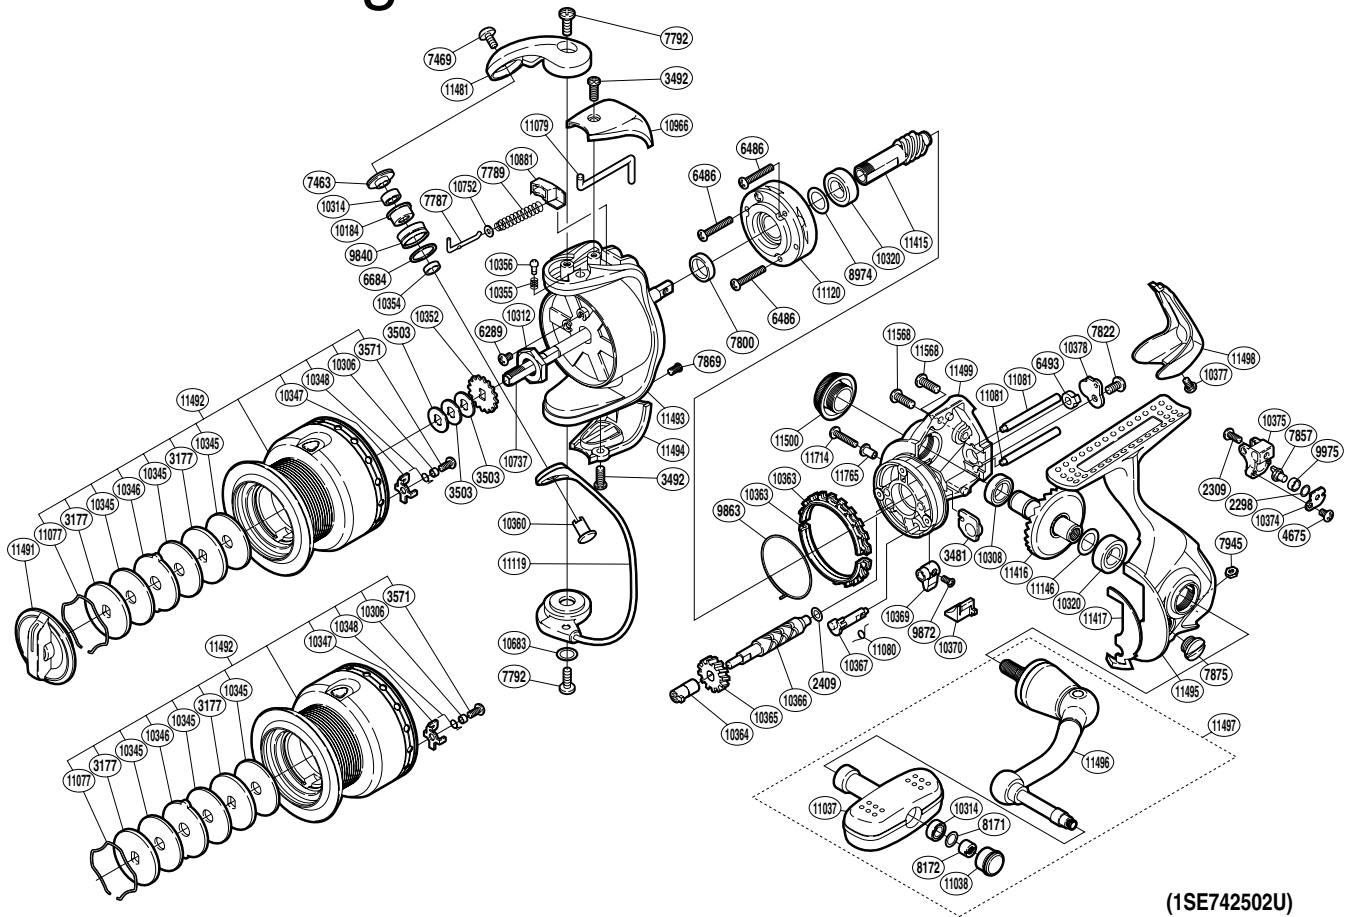

SHIMANO

STRADIC Mg 

ST-2500MGFB

(1SE742502U)

Part No.	Description	Part No.	Description	Part No.	Description
RD 2298	Spacer	RD 9975	Oscillating Slider Bushing	RD10881	Bail Spring Seat
RD 2309	Screw	RD10184	Line Roller Bushing	RD10966	Bail Spring Cover
RD 2409	Spacer	RD10306	Drag Click Collar	RD11037	Handle Knob
RD 3177	Key Washer	RD10308	Ball Bearing	RD11038	Handle Knob Seal
RD 3481	Bushing	RD10312	Rotor Nut	RD11077	Drag Washers Retainer
RD 3492	Screw	RD10314	Ball Bearing	RD11079	Bail Trip Lever
RD 3503	Spool Washer	RD10320	Ball Bearing	RD11080	Anti-Reverse Cam Spring
RD 3571	Screw	RD10345	Drag Washer	RD11081	Oscillating Guide
RD 4675	Screw	RD10346	Eared Washer	RD11119	Bail Assembly
RD 6289	Screw	RD10347	Drag Click	RD11120	Roller Clutch Assembly
RD 6486	Screw	RD10348	Click Spring	RD11146	Washer
RD 6493	Worm Bushing (rear)	RD10352	Spool Support	RD11415	Pinion Gear
RD 6684	Line Roller Spacer	RD10354	Bearing Spacer	RD11416	Drive Gear
RD 7463	Line Roller Washer	RD10355	Click Spring	RD11417	Bail Trip Strike
RD 7469	Screw	RD10356	Click Pin	RD11481	Bail Arm
RD 7787	Bail Spring Guide A	RD10360	Line Roller Support	RD11491	Drag Knob
RD 7789	Bail Spring	RD10363	Friction Ring	RD11492	Spool Assembly
RD 7792	Screw	RD10364	Worm Bushing (front)	RD11493	Rotor
RD 7800	Rotor Ring	RD10365	Idle Gear	RD11494	Bail Hold Support Guard
RD 7822	Screw	RD10366	Worm Shaft	RD11495	Side Cover
RD 7857	Oscillating Pawl	RD10367	Anti-Reverse Cam	RD11496	Handle Shank Assembly
RD 7869	Screw	RD10369	Anti-Reverse Lever	RD11497	Handle Assembly
RD 7875	Oil Cap	RD10370	Anti-Reverse Lever Cover	RD11498	Rear Protector
RD 7945	Nut	RD10374	Oscillating Pawl Cover	RD11499	Body
RD 8171	Washer	RD10375	Oscillating Slider	RD11500	Handle Screw Cap
RD 8172	Handle Knob Nut	RD10377	Screw	RD11568	Screw
RD 8974	Washer	RD10378	Worm Shaft Retainer	RD11714	Screw
RD 9840	Line Roller	RD10683	Washer	RD11765	Screw Washer
RD 9863	Friction Spring	RD10737	Main Shaft		
RD 9872	Screw	RD10752	Spring Guide A Support		

(190615)