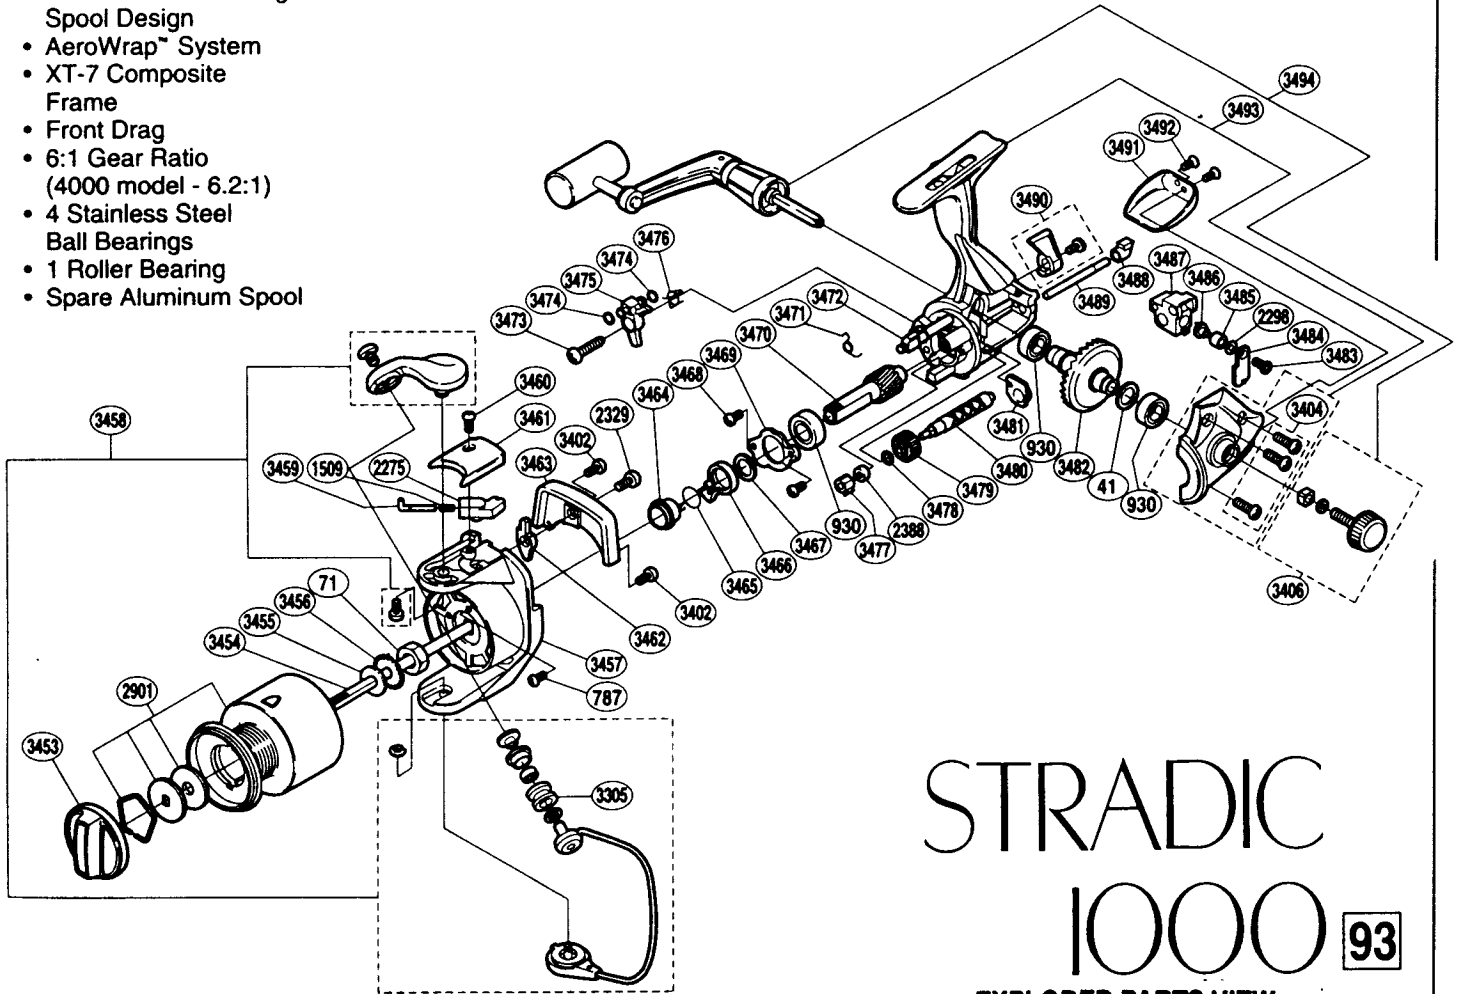

AERO®STRADIC™ Spinning Reels

Stratoradical

- Dyna-Balance
- Super Stopper Anti-Reverse
- Aluminum Aero® Long Spool Design
- AeroWrap™ System
- XT-7 Composite Frame
- Front Drag
- 6:1 Gear Ratio (4000 model - 6.2:1)
- 4 Stainless Steel Ball Bearings
- 1 Roller Bearing
- Spare Aluminum Spool

STRADIC 1000 93

EXPLODED PARTS VIEW

MODEL NO.	LINE / CAPACITY	GEAR RATIO	WT. (OZ.)	BEARINGS
-----------	-----------------	------------	-----------	----------

ST-1000FB	2/270,4/140,6/110	6.0:1	9.0	5
-----------	-------------------	-------	-----	---

How has Stradic™ been so greatly improved? Most prominently, Stradic™ now has DynaBalance™, which eliminates rotor wobble to create the smoothest retrieves you've ever experienced. On appearance, just take a look at Stradic's picture. Hooksets are quicker with the new Super Stopper™ anti-reverse. Not changing - Stradic™ still features a spare aluminum spool, AeroWrap™, an oversized ball bearing roller line guide, and fast gear ratios.