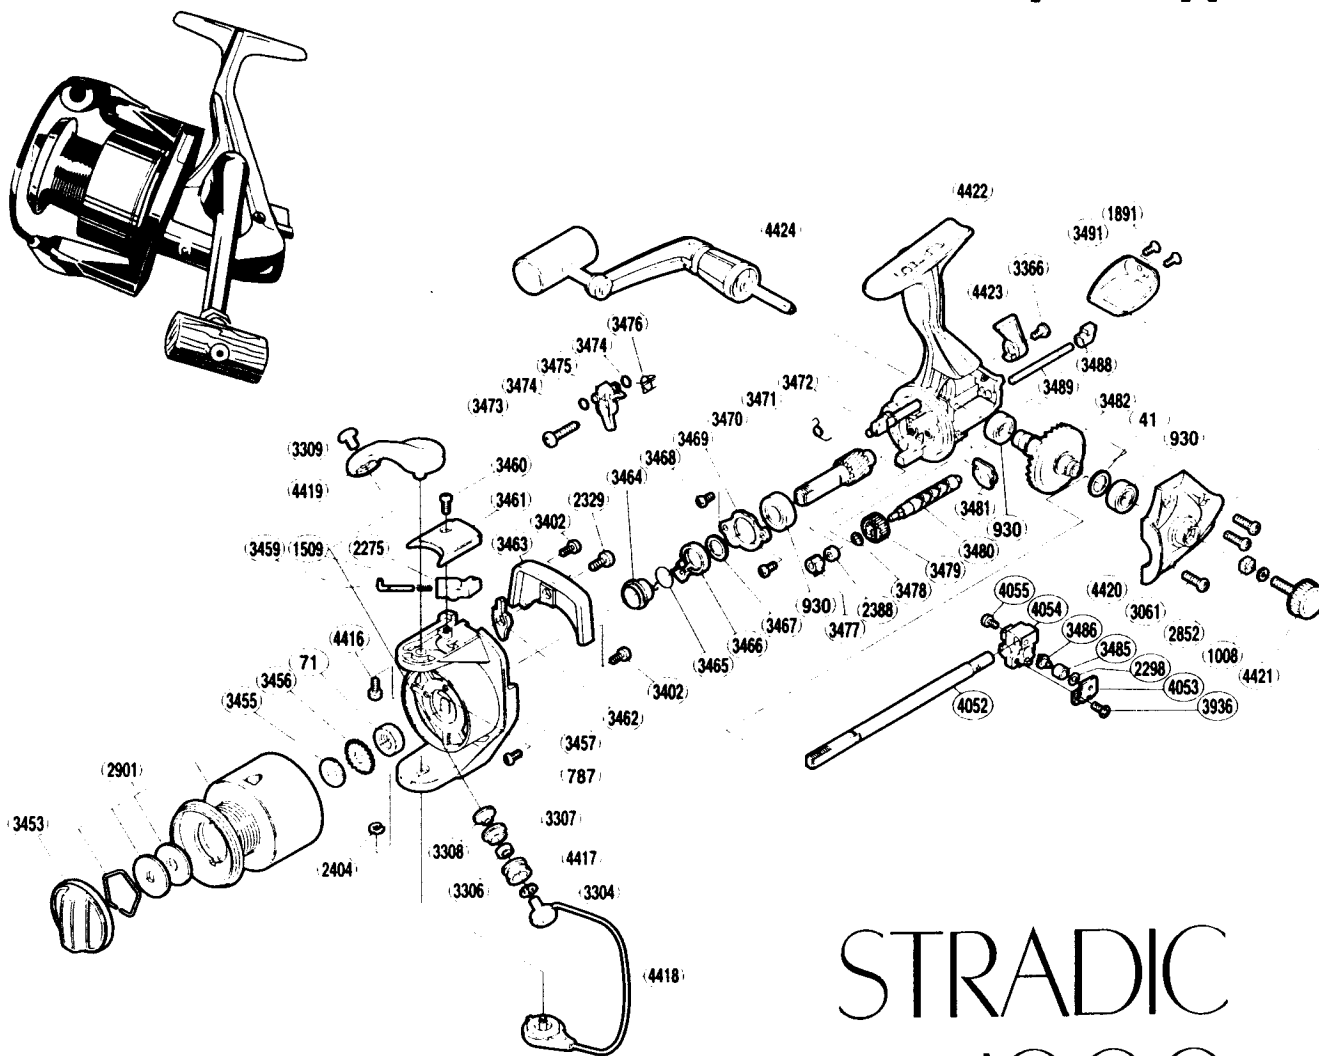

SHIMANO®

1996 Repair Supplement

STRADIC

1000 96

ST1000FD

Part #	Description	Part #	Description	Part #	Description
RD 0041	Drive Gear Washer	RD 3455	Spool Washer	RD 3479	Idle Gear
RD 0071	Rotor Nut	RD 3456	Spool Support	RD 3480	Worm Shaft
RD 0787	Nut Lock Screw	RD 3457	Rotor	RD 3481	Bushing
RD 0930	Ball Bearing	RD 3459	Rail Spring Guide (A)	RD 3482	Drive Gear
RD 1008	Handle Lock Washer	RD 3460	Bail Spring Cover Screw	RD 3485	Oscillating Slider Bushing
RD 1509	Bail Spring	RD 3461	Bail Spring Cover	RD 3486	Oscillating Pawl
RD 1891	Rear Protector Screw	RD 3462	Bail Trip Lever	RD 3488	Oscillating Guide Holder
RD 2275	Bail Spring Guide(B)	RD 3463	Counterbalance Cover	RD 3489	Oscillating Guide
RD 2298	Spacer	RD 3464	Lock Out Spring Holder	RD 3491	Rear Protector
RD 2329	Bail Trip Lever Screw	RD 3465	Anti-Reverse Lock Out Spring	RD 3936	Oscillating Pawl Cover Screw
RD 2388	Ball Bearing	RD 3466	Anti-Reverse Lock Out	RD 4052	Main Shaft
RD 2404	"E" Lock	RD 3467	Bushing Washer	RD 4053	Oscillating Pawl Cover
RD 2852	Handle Screw Lock	RD 3468	Bearing Retainer Screw	RD 4054	Oscillating Slider
RD 2901	Spool Assembly	RD 3469	Bearing Retainer	RD 4055	Slider Retainer Screw
RD 3061	Side Cover Screw	RD 3470	Pinion Gear	RD 4416	Bail Arm Screw
RD 3304	Bearing Spacer	RD 3471	Anti-Reverse Cam Spring	RD 4417	Line Roller (Power)
RD 3306	Line Roller Bearing	RD 3472	Anti-Reverse Cam	RD 4418	Bail Assembly
RD 3307	Line Roller Bushing	RD 3473	Anti-Reverse Pawl Screw	RD 4419	Bail Arm
RD 3308	Line Roller Washer	RD 3474	"O" Ring	RD 4420	Side Cover
RD 3309	Line Roller Screw	RD 3475	Anti-Reverse Pawl	RD 4421	Handle Screw Cap
RD 3366	Anti-Reverse Lever Screw	RD 3476	Anti-Reverse Pawl Spring	RD 4422	Body
RD 3402	Cover Screw	RD 3477	Worm Bearing	RD 4423	Anti-Reverse Lever
RD 3453	Drag Knob	RD 3478	Worm Shaft Spacer	RD 4424	Handle Assembly