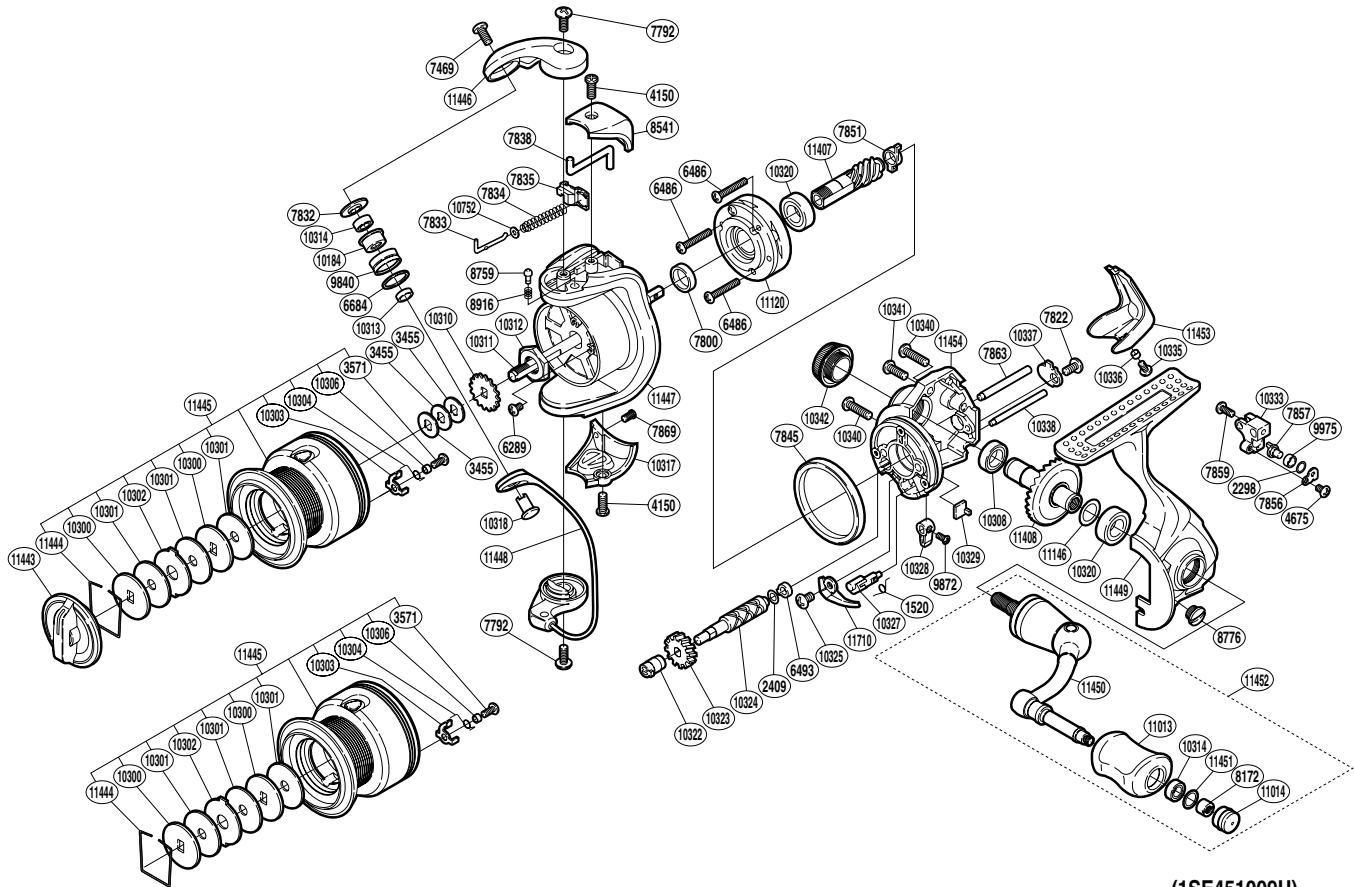

# SHIMANO

STRADIC

A-RB

ST-1000FI

(1SE451009U)

Part No.	Description	Part No.	Description	Part No.	Description
RD 1520	Anti-Reverse Cam Spring	RD 8759	Click Pin	RD10333	Oscillating Slider
RD 2298	Spacer	RD 8776	Oil Cap	RD10335	Screw
RD 2409	Spacer	RD 8916	Click Spring	RD10336	Rear Protector Collar
RD 3455	Spool Washer	RD 9840	Line Roller	RD10337	Worm Shaft Retainer
RD 3571	Screw	RD 9872	Screw	RD10338	Oscillating Guide B
RD 4150	Screw	RD 9975	Oscillating Slider Bushing	RD10340	Screw
RD 4675	Screw	RD10184	Line Roller Bushing	RD10341	Screw
RD 6289	Screw	RD10300	Key Washer	RD10342	Handle Screw Cap
RD 6486	Screw	RD10301	Drag Washer	RD10752	Spring Guide A Support
RD 6493	Worm Bushing (rear)	RD10302	Eared Washer	RD11013	Handle Knob
RD 6684	Line Roller Spacer	RD10303	Drag Click	RD11014	Handle Knob Seal
RD 7469	Screw	RD10304	Drag Click Spring	RD11120	Roller Clutch Assembly
RD 7792	Screw	RD10306	Drag Click Collar	RD11146	Washer
RD 7800	Rotor Ring	RD10308	Ball Bearing	RD11407	Pinion Gear
RD 7822	Screw	RD10310	Spool Support	RD11408	Drive Gear
RD 7832	Line Roller Washer	RD10311	Main Shaft	RD11443	Drag Knob
RD 7833	Bail Spring Guide A	RD10312	Rotor Nut	RD11444	Drag Washers Retainer
RD 7834	Bail Spring	RD10313	Bearing Spacer	RD11445	Spool Assembly
RD 7835	Bail Spring Seat	RD10314	Ball Bearing	RD11446	Bail Arm
RD 7838	Bail Trip Lever	RD10317	Bail Hold Support Guard	RD11447	Rotor
RD 7845	Friction Ring	RD10318	Line Roller Support	RD11448	Bail Assembly
RD 7851	Bushing	RD10320	Ball Bearing	RD11449	Side Cover
RD 7856	Oscillating Pawl Cover	RD10322	Worm Bushing (front)	RD11450	Handle Shank Assembly
RD 7857	Oscillating Pawl	RD10323	Idle Gear	RD11451	Washer
RD 7859	Screw	RD10324	Worm Shaft	RD11452	Handle Assembly
RD 7863	Oscillating Guide A	RD10325	Screw	RD11453	Rear Protector
RD 7869	Screw	RD10327	Anti-Reverse Cam	RD11454	Body
RD 8172	Handle Knob Nut	RD10328	Anti-Reverse Lever	RD11710	Bail Trip Strike
RD 8541	Bail Spring Cover	RD10329	Anti-Reverse Lever Cover		