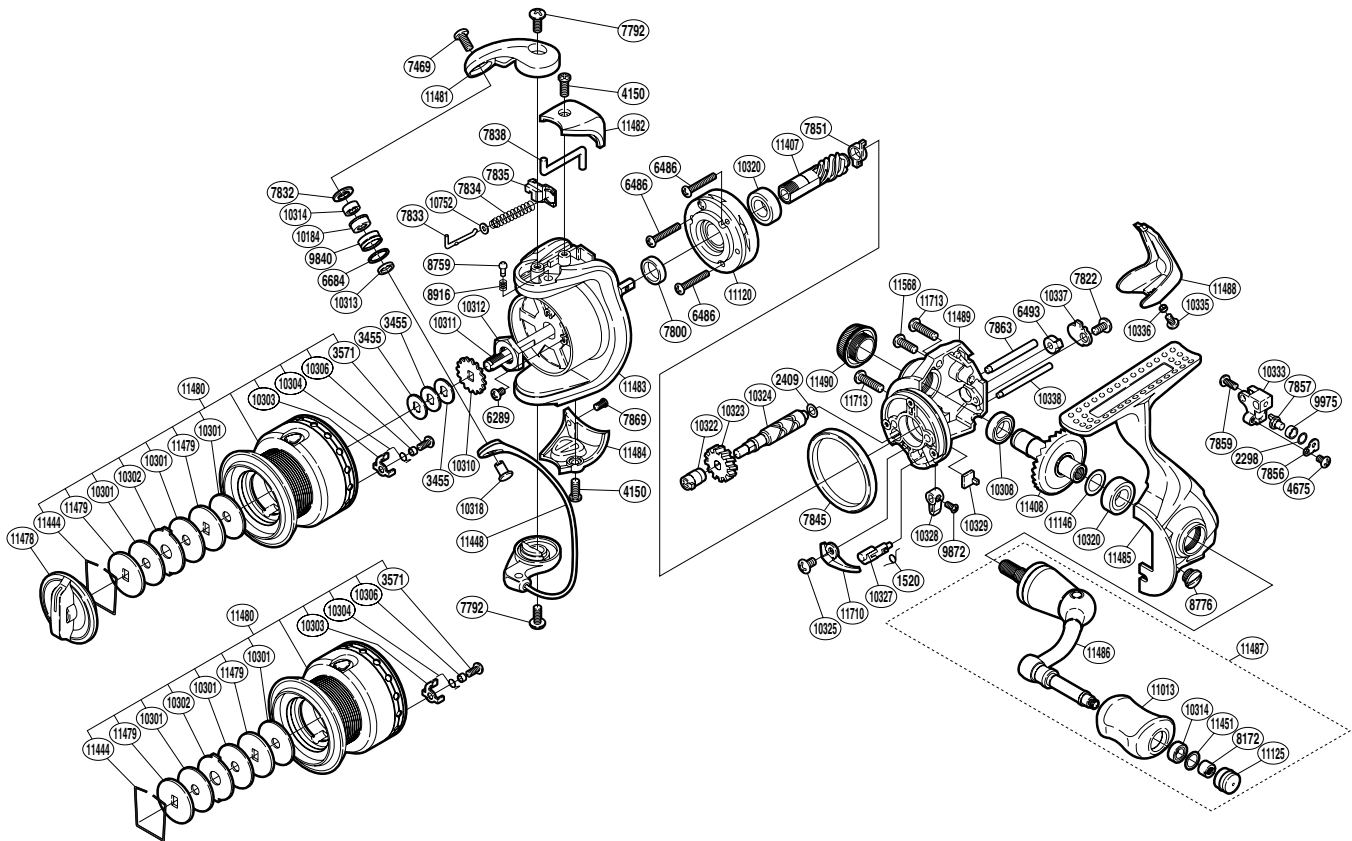

# SHIMANO

STRADIC Mg SA-RB

ST-1000MGFB

(1SE741002U)

Part No.	Description	Part No.	Description	Part No.	Description
RD 1520	Anti-Reverse Cam Spring	RD 8776	Oil Cap	RD10337	Worm Shaft Retainer
RD 2298	Spacer	RD 8916	Click Spring	RD10338	Oscillating Guide B
RD 2409	Spacer	RD 9840	Line Roller	RD10752	Spring Guide A Support
RD 3455	Spool Washer	RD 9872	Screw	RD11013	Handle Knob
RD 3571	Screw	RD 9975	Oscillating Slider Bushing	RD11120	Roller Clutch Assembly
RD 4150	Screw	RD10184	Line Roller Bushing	RD11125	Handle Knob Seal
RD 4675	Screw	RD10301	Drag Washer	RD11146	Washer
RD 6289	Screw	RD10302	Eared Washer	RD11407	Pinion Gear
RD 6486	Screw	RD10303	Drag Click	RD11408	Drive Gear
RD 6493	Worm Bushing (rear)	RD10304	Drag Click Spring	RD11444	Drag Washers Retainer
RD 6684	Line Roller Spacer	RD10306	Drag Click Collar	RD11448	Bail Assembly
RD 7469	Screw	RD10308	Ball Bearing	RD11451	Washer
RD 7792	Screw	RD10310	Spool Support	RD11478	Drag Knob
RD 7800	Rotor Ring	RD10311	Main Shaft	RD11479	Key Washer
RD 7822	Screw	RD10312	Rotor Nut	RD11480	Spool Assembly
RD 7832	Line Roller Washer	RD10313	Bearing Spacer	RD11481	Bail Arm
RD 7833	Bail Spring Guide A	RD10314	Ball Bearing	RD11482	Bail Spring Cover
RD 7834	Bail Spring	RD10318	Line Roller Support	RD11483	Rotor
RD 7835	Bail Spring Seat	RD10320	Ball Bearing	RD11484	Bail Hold Support Guard
RD 7838	Bail Trip Lever	RD10322	Worm Bushing (front)	RD11485	Side Cover
RD 7845	Friction Ring	RD10323	Idle Gear	RD11486	Handle Shank Assembly
RD 7851	Bushing	RD10324	Worm Shaft	RD11487	Handle Assembly
RD 7856	Oscillating Pawl Cover	RD10325	Screw	RD11488	Rear Protector
RD 7857	Oscillating Pawl	RD10327	Anti-Reverse Cam	RD11489	Body
RD 7859	Screw	RD10328	Anti-Reverse Lever	RD11490	Handle Screw Cap
RD 7863	Oscillating Guide A	RD10329	Anti-Reverse Lever Cover	RD11568	Screw
RD 7869	Screw	RD10333	Oscillating Slider	RD11710	Bail Trip Strike
RD 8172	Handle Knob Nut	RD10335	Screw	RD11713	Screw
RD 8759	Click Pin	RD10336	Rear Protector Collar		

(190514)