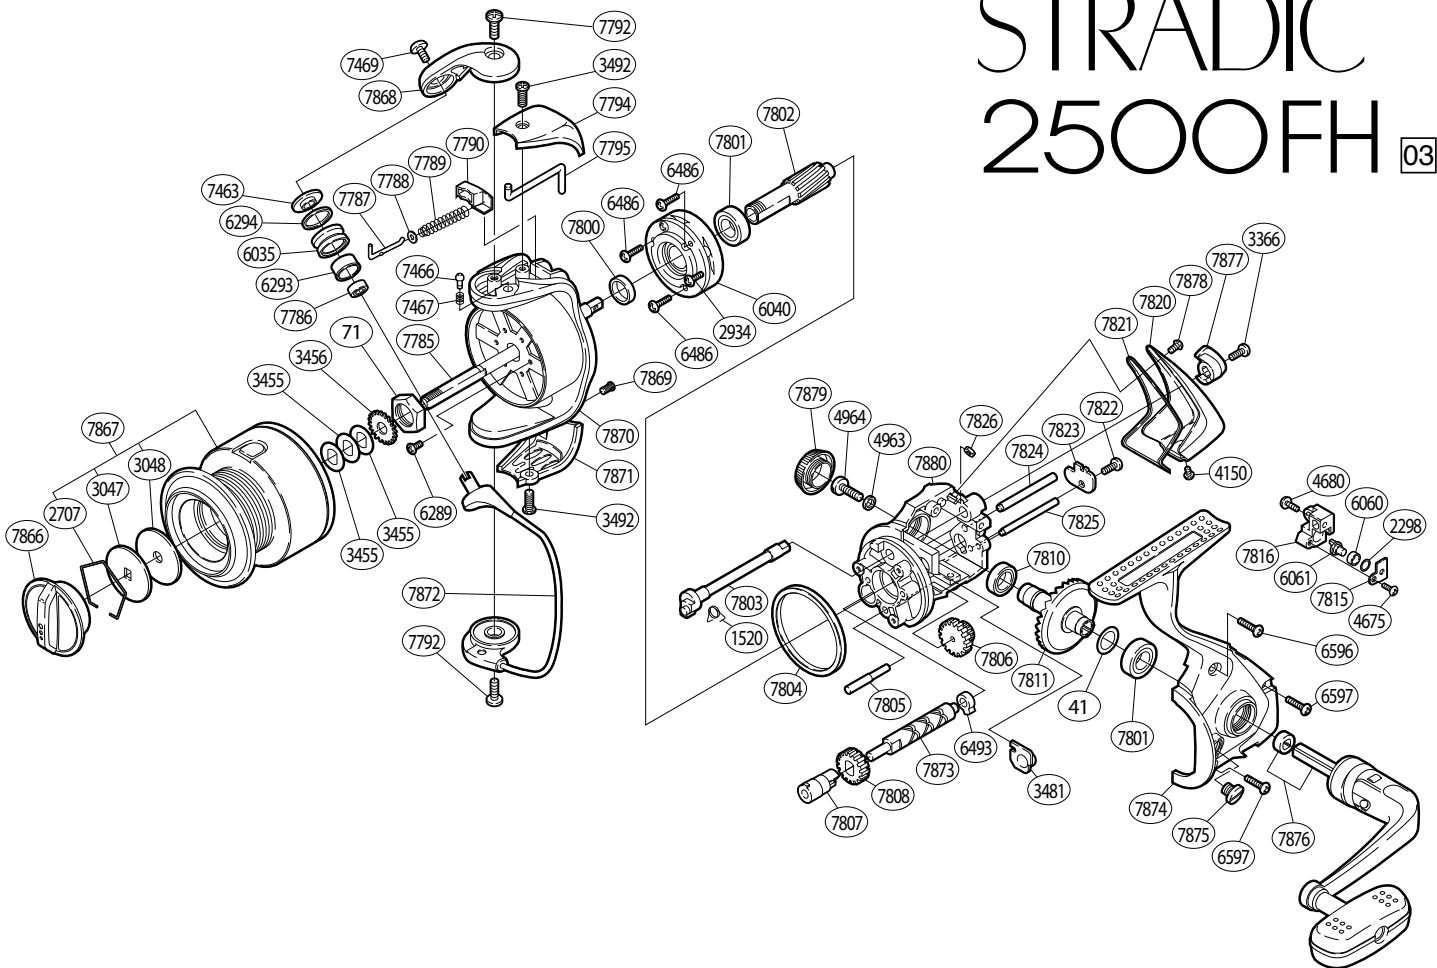

STRADIC® 2500FH 03

Part No.	Description
RD 0041	Drive Gear Washer
RD 0071	Rotor Nut
RD 1520	Anti-Reverse Cam Spring
RD 2298	Spacer
RD 2707	Drag Washers Retainer
RD 2934	Clutch Cover Screw
RD 3047	Key Washer
RD 3048	Drag Washer
RD 3366	Anti-Reverse Lever Screw
RD 3455	Spool Washer
RD 3456	Spool Support
RD 3481	Bushing
RD 3492	Multi-Purpose Screw
RD 4150	Rear Protector Screw (C)
RD 4675	Oscillating Pawl Cover Screw
RD 4680	Slider Retainer Screw
RD 4963	Handle Lock Washer
RD 4964	Handle Screw Lock
RD 6035	Line Roller
RD 6040	Roller Clutch Assembly
RD 6060	Oscillating Slider Bushing
RD 6061	Oscillating Pawl
RD 6289	Nut Lock Screw
RD 6293	Line Roller Bushing
RD 6294	Line Roller Spacer
RD 6486	Roller Clutch Screw

Part No.	Description
RD 6493	Worm Bushing (rear)
RD 6596	Side Cover Screw (short)
RD 6597	Side Cover Screw (long)
RD 7463	Line Roller Washer
RD 7466	Click Pin
RD 7467	Click Spring
RD 7469	Line Roller Screw
RD 7785	Main Shaft
RD 7786	Ball Bearing
RD 7787	Bail Spring Guide (A)
RD 7788	Spring Guide (A) Support
RD 7789	Bail Spring
RD 7790	Bail Spring Seat
RD 7792	Multi-Purpose Screw
RD 7794	Bail Spring Cover
RD 7795	Bail Trip Lever
RD 7800	Rotor Ring
RD 7801	Ball Bearing
RD 7802	Pinion Gear
RD 7803	Anti-Reverse Cam
RD 7804	Friction Ring
RD 7805	Idle Gear (B) Shaft
RD 7806	Idle Gear (B)
RD 7807	Worm Bushing (front)
RD 7808	Idle Gear
RD 7810	Ball Bearing