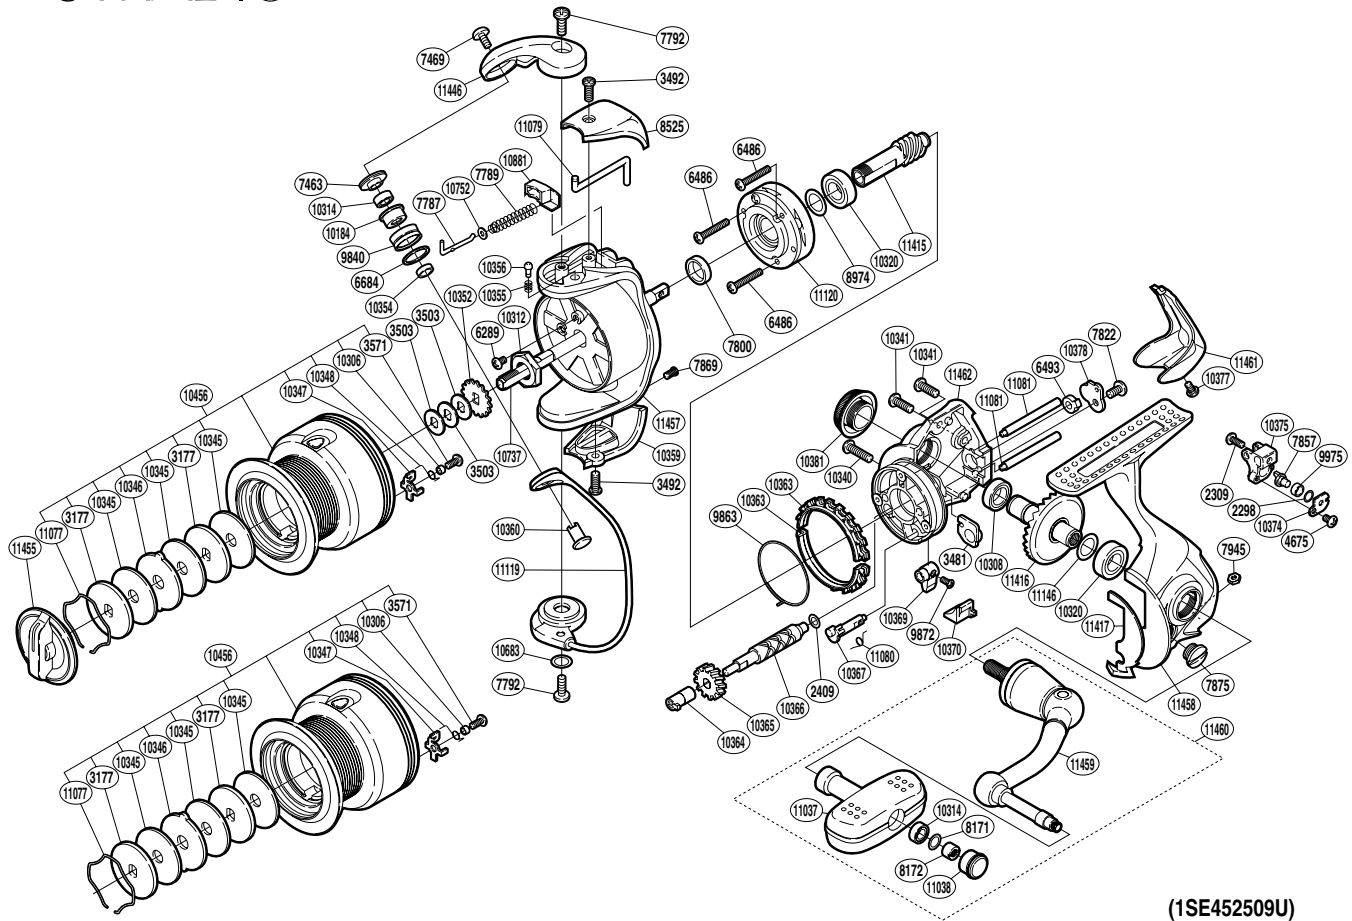

SHIMANO

STRADIC

A-RB

ST-2500FI

(1SE452509U)

Part No.	Description	Part No.	Description	Part No.	Description
RD 2298	Spacer	RD 9863	Friction Spring	RD10375	Oscillating Slider
RD 2309	Screw	RD 9872	Screw	RD10377	Screw
RD 2409	Spacer	RD 9975	Oscillating Slider Bushing	RD10378	Worm Shaft Retainer
RD 3177	Key Washer	RD10184	Line Roller Bushing	RD10381	Handle Screw Cap
RD 3481	Bushing	RD10306	Drag Click Collar	RD10683	Washer
RD 3492	Screw	RD10308	Ball Bearing	RD10737	Main Shaft
RD 3503	Spool Washer	RD10312	Rotor Nut	RD10752	Spring Guide A Support
RD 3571	Screw	RD10314	Ball Bearing	RD10881	Bail Spring Seat
RD 4675	Screw	RD10320	Ball Bearing	RD11037	Handle Knob
RD 6289	Screw	RD10340	Screw	RD11038	Handle Knob Seal
RD 6486	Screw	RD10341	Screw	RD11077	Drag Washers Retainer
RD 6493	Worm Bushing (rear)	RD10345	Drag Washer	RD11079	Bail Trip Lever
RD 6684	Line Roller Spacer	RD10346	Eared Washer	RD11080	Anti-Reverse Cam Spring
RD 7463	Line Roller Washer	RD10347	Drag Click	RD11081	Oscillating Guide
RD 7469	Screw	RD10348	Click Spring	RD11119	Bail Assembly
RD 7787	Bail Spring Guide A	RD10352	Spool Support	RD11120	Roller Clutch Assembly
RD 7789	Bail Spring	RD10354	Bearing Spacer	RD11146	Washer
RD 7792	Screw	RD10355	Click Spring	RD11415	Pinion Gear
RD 7800	Rotor Ring	RD10356	Click Pin	RD11416	Drive Gear
RD 7822	Screw	RD10359	Bail Hold Support Guard	RD11417	Bail Trip Strike
RD 7857	Oscillating Pawl	RD10360	Line Roller Support	RD11446	Bail Arm
RD 7869	Screw	RD10363	Friction Ring	RD11455	Drag Knob
RD 7875	Oil Cap	RD10364	Worm Bushing (front)	RD11456	Spool Assembly
RD 7945	Nut	RD10365	Idle Gear	RD11457	Rotor
RD 8171	Washer	RD10366	Worm Shaft	RD11458	Side Cover
RD 8172	Handle Knob Nut	RD10367	Anti-Reverse Cam	RD11459	Handle Shank Assembly
RD 8525	Bail Spring Cover	RD10369	Anti-Reverse Lever	RD11460	Handle Assembly
RD 8974	Washer	RD10370	Anti-Reverse Lever Cover	RD11461	Rear Protector
RD 9840	Line Roller	RD10374	Oscillating Pawl Cover	RD11462	Body

(190615)