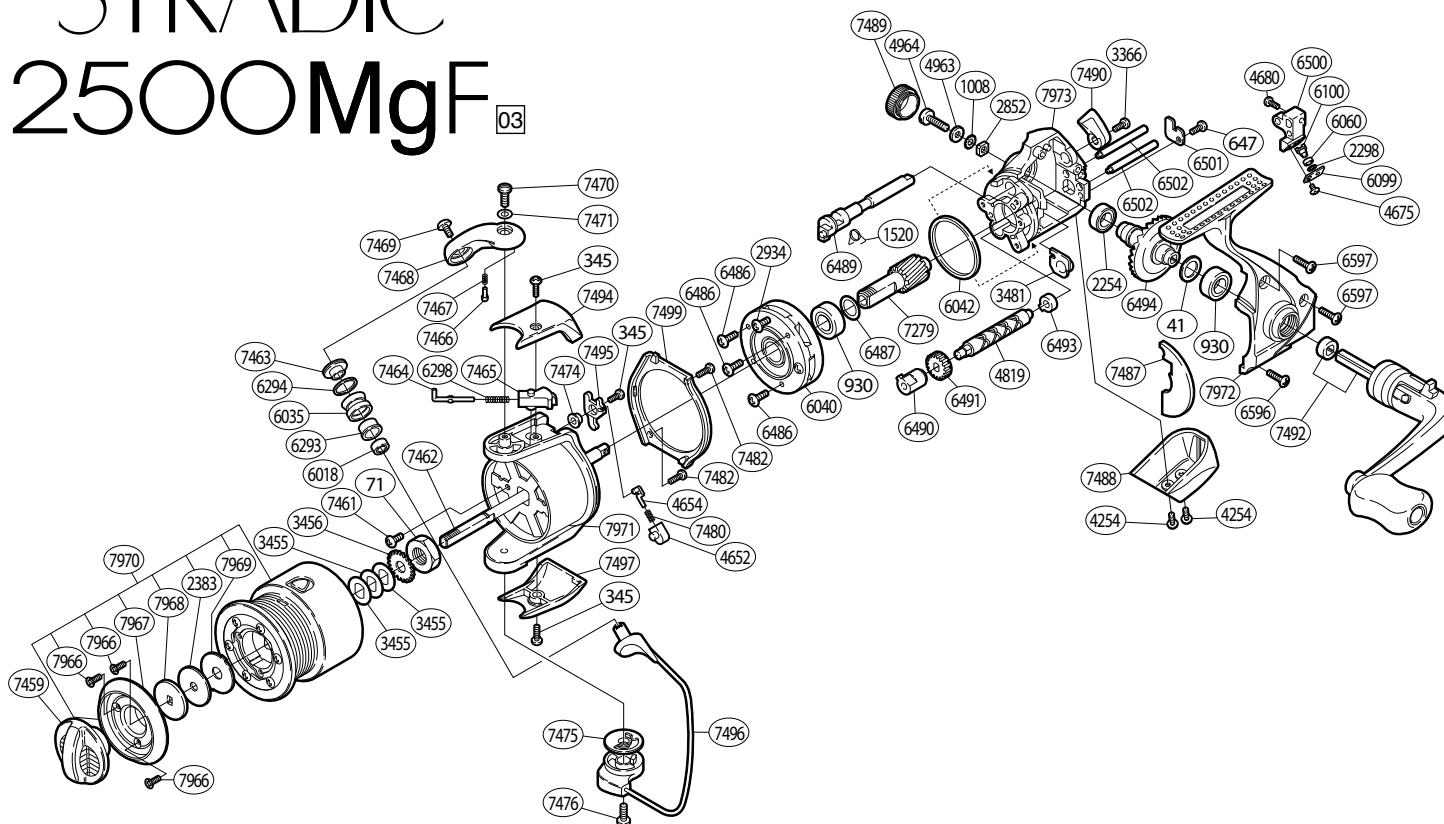

STRADIC® 2500MgF 03

Part No.	Description
RD 0041	Drive Gear Washer
RD 0071	Rotor Nut
RD 0345	Multi-Purpose Screw
RD 0647	Worm Shaft Retainer Screw
RD 0930	Ball Bearing
RD 1008	Handle Lock Washer
RD 1520	Anti-Reverse Cam Spring
RD 2254	Ball Bearing
RD 2298	Spacer
RD 2383	Drag Washer
RD 2852	Handle Screw Lock
RD 2934	Clutch Cover Screw
RD 3366	Anti-Reverse Lever Screw
RD 3455	Spool Washer
RD 3456	Spool Support
RD 3481	Bushing
RD 4254	Rear Protector Screw
RD 4652	Lever Spring Guide (B)
RD 4654	Lever Spring Guide (A)
RD 4675	Oscillating Pawl Cover Screw
RD 4680	Slider Retainer Screw
RD 4819	Worm Shaft
RD 4963	Handle Lock Washer
RD 4964	Handle Lock Screw
RD 6018	Ball Bearing
RD 6035	Line Roller
RD 6040	Roller Clutch Assembly
RD 6042	Friction Ring

Part No.	Description
RD 6060	Oscillating Slider Bushing
RD 6099	Oscillating Pawl Cover
RD 6100	Oscillating Pawl
RD 6293	Line Roller Bushing
RD 6294	Line Roller Spacer
RD 6298	Bail Spring
RD 6486	Roller Clutch Screw
RD 6487	Adjusting Washer
RD 6489	Anti-Reverse Cam
RD 6490	Worm Bushing (front)
RD 6491	Idle Gear
RD 6493	Worm Bushing (rear)
RD 6494	Drive Gear
RD 6500	Oscillating Slider
RD 6501	Worm Shaft Retainer
RD 6502	Oscillating Guide
RD 6596	Side Cover Screw (short)
RD 6597	Side Cover Screw (long)
RD 7279	Pinion Gear
RD 7459	Drag Knob
RD 7461	Nut Lock Screw
RD 7462	Main Shaft
RD 7463	Line Roller Washer
RD 7464	Bail Spring Guide (A)
RD 7465	Bail Spring Guide (B)
RD 7466	Click Pin
RD 7467	Click Spring
RD 7468	Bail Arm