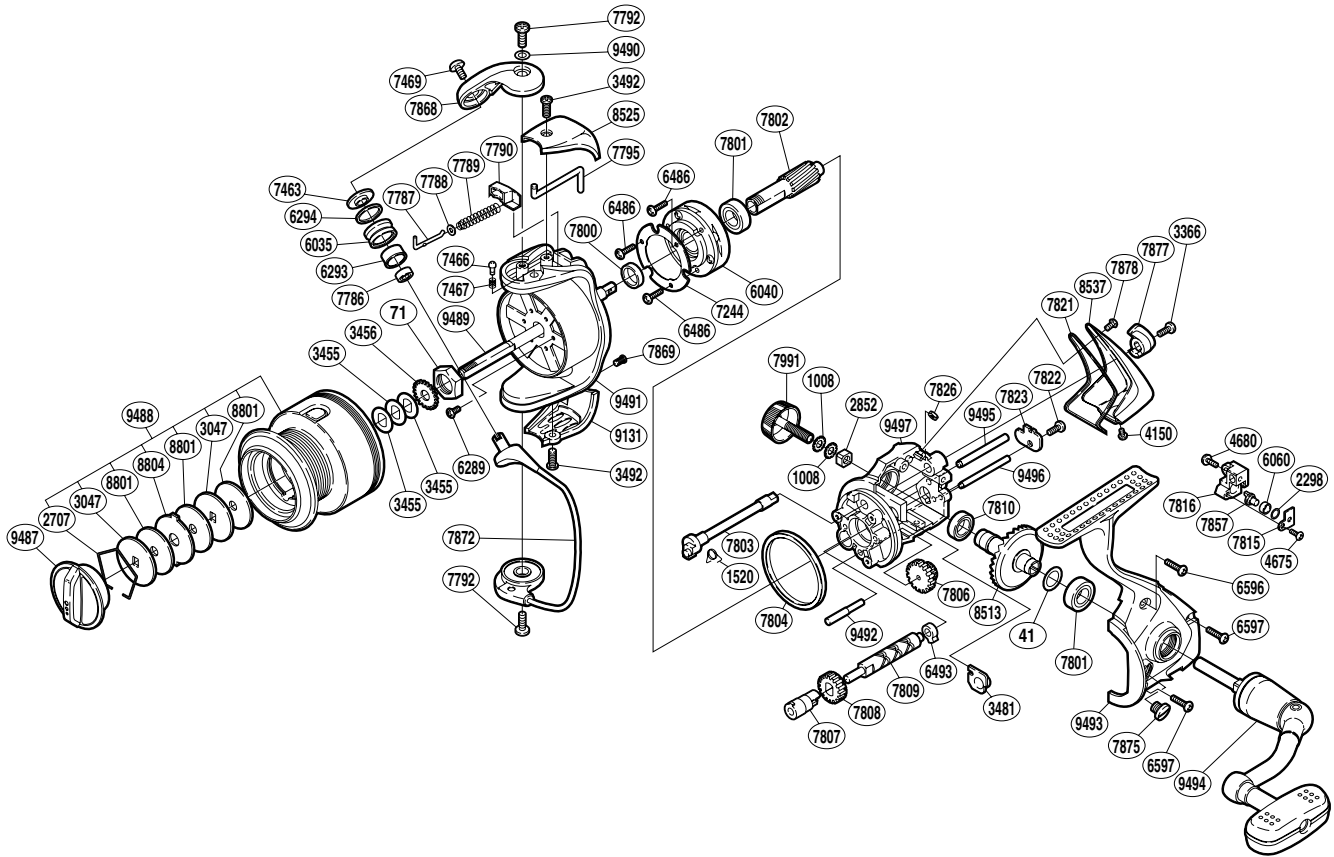

# SHIMANO®

STRADIC A-RB

ST-2500MGFA

(1SE742501U)

Part No.	Description	Part No.	Description	Part No.	Description
RD 0041	Washer	RD 7463	Line Roller Washer	RD 7857	Oscillating Pawl
RD 0071	Rotor Nut	RD 7466	Click Pin	RD 7868	Bail Arm
RD 1008	Handle Lock Washer	RD 7467	Click Spring	RD 7869	Screw
RD 1520	Anti-Reverse Cam Spring	RD 7469	Screw	RD 7872	Bail Assembly
RD 2298	Spacer	RD 7786	Ball Bearing	RD 7875	Oil Cap
RD 2707	Drag Washers Retainer	RD 7787	Bail Spring Guide (A)	RD 7877	Anti-Reverse Lever
RD 2852	Handle Screw Lock	RD 7788	Spring Guide (A) Support	RD 7878	Screw
RD 3047	Key Washer	RD 7789	Bail Spring	RD 7991	Handle Screw Cap
RD 3366	Screw	RD 7790	Bail Spring Seat	RD 8513	Drive Gear
RD 3455	Spool Washer	RD 7792	Screw	RD 8525	Bail Spring Cover
RD 3456	Spool Support	RD 7795	Bail Trip Lever	RD 8537	Rear Protector
RD 3481	Bushing	RD 7800	Rotor Ring	RD 8801	Drag Washer
RD 3492	Screw	RD 7801	Ball Bearing	RD 8804	Eared Washer
RD 4150	Screw	RD 7802	Pinion Gear	RD 9131	Bail Hold Support Guard
RD 4675	Screw	RD 7803	Anti-Reverse Cam	RD 9487	Drag Knob
RD 4680	Screw	RD 7804	Friction Ring	RD 9488	Spool Assembly
RD 6035	Line Roller	RD 7806	Idle Gear (B)	RD 9489	Main Shaft
RD 6040	Roller Clutch Assembly	RD 7807	Worm Bushing (front)	RD 9490	Washer
RD 6060	Oscillating Slider Bushing	RD 7808	Idle Gear	RD 9491	Rotor
RD 6289	Screw	RD 7809	Worm Shaft	RD 9492	Idle Gear (B) Shaft
RD 6293	Line Roller Bushing	RD 7810	Ball Bearing	RD 9493	Side Cover
RD 6294	Line Roller Spacer	RD 7815	Oscillating Pawl Cover	RD 9494	Handle Assembly
RD 6486	Screw	RD 7816	Oscillating Slider	RD 9495	Oscillating Guide (B)
RD 6493	Worm Bushing (rear)	RD 7821	Rear Shield	RD 9496	Oscillating Guide (A)
RD 6596	Screw	RD 7822	Screw	RD 9497	Body
RD 6597	Screw	RD 7823	Worm Shaft Retainer		
RD 7244	Roller Clutch Reinforce	RD 7826	Nut		

(160412)