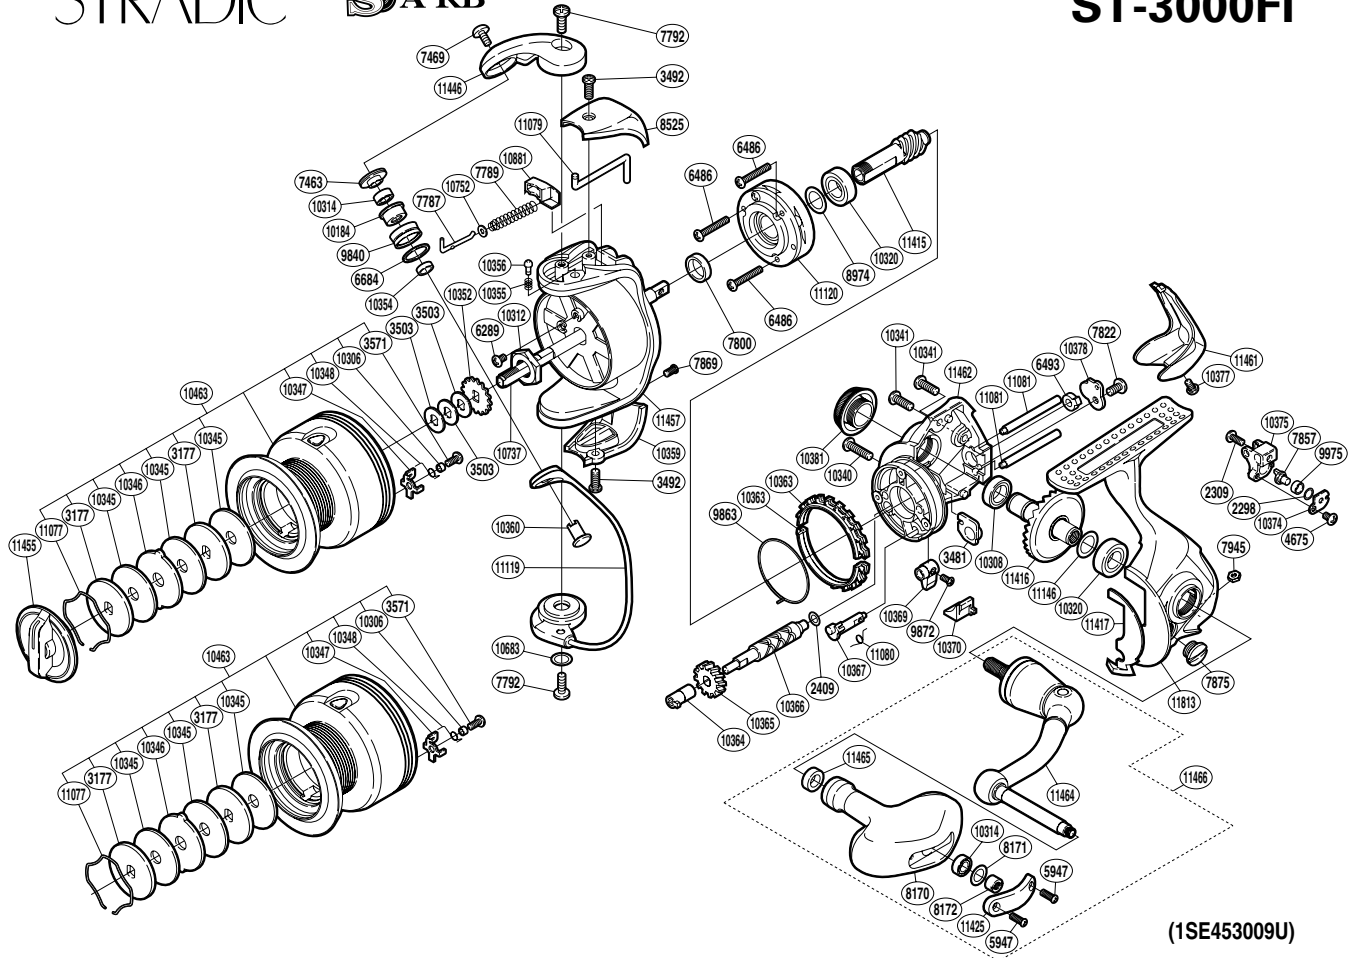

SHIMANO

STRADIC

A-RB

ST-3000FI

(1SE453009U)

Part No.	Description	Part No.	Description	Part No.	Description
RD 2298	Spacer	RD 9840	Line Roller	RD10375	Oscillating Slider
RD 2309	Screw	RD 9863	Friction Spring	RD10377	Screw
RD 2409	Spacer	RD 9872	Screw	RD10378	Worm Shaft Retainer
RD 3177	Key Washer	RD 9975	Oscillating Slider Bushing	RD10381	Handle Screw Cap
RD 3481	Bushing	RD10184	Line Roller Bushing	RD10683	Washer
RD 3492	Screw	RD10306	Drag Click Collar	RD10737	Main Shaft
RD 3503	Spool Washer	RD10308	Ball Bearing	RD10752	Spring Guide A Support
RD 3571	Screw	RD10312	Rotor Nut	RD10881	Bail Spring Seat
RD 4675	Screw	RD10314	Ball Bearing	RD11077	Drag Washers Retainer
RD 5947	Screw	RD10320	Ball Bearing	RD11079	Bail Trip Lever
RD 6289	Screw	RD10340	Screw	RD11080	Anti-Reverse Cam Spring
RD 6486	Screw	RD10341	Screw	RD11081	Oscillating Guide
RD 6493	Worm Bushing (rear)	RD10345	Drag Washer	RD11119	Bail Assembly
RD 6684	Line Roller Spacer	RD10346	Eared Washer	RD11120	Roller Clutch Assembly
RD 7463	Line Roller Washer	RD10347	Drag Click	RD11146	Washer
RD 7469	Screw	RD10348	Click Spring	RD11415	Pinion Gear
RD 7787	Bail Spring Guide A	RD10352	Spool Support	RD11416	Drive Gear
RD 7789	Bail Spring	RD10354	Bearing Spacer	RD11417	Bail Trip Strike
RD 7792	Screw	RD10355	Click Spring	RD11425	Handle Knob I.D. Plate
RD 7800	Rotor Ring	RD10356	Click Pin	RD11446	Bail Arm
RD 7822	Screw	RD10359	Bail Hold Support Guard	RD11455	Drag Knob
RD 7857	Oscillating Pawl	RD10360	Line Roller Support	RD11457	Rotor
RD 7869	Screw	RD10363	Friction Ring	RD11461	Rear Protector
RD 7875	Oil Cap	RD10364	Worm Bushing (front)	RD11462	Body
RD 7945	Nut	RD10365	Idle Gear	RD11463	Spool Assembly
RD 8170	Handle Knob	RD10366	Worm Shaft	RD11464	Handle Shank Assembly
RD 8171	Washer	RD10367	Anti-Reverse Cam	RD11465	Handle Knob Shaft Collar
RD 8172	Handle Knob Nut	RD10369	Anti-Reverse Lever	RD11466	Handle Assembly
RD 8525	Bail Spring Cover	RD10370	Anti-Reverse Lever Cover	RD11813	Side Cover
RD 8974	Washer	RD10374	Oscillating Pawl Cover		