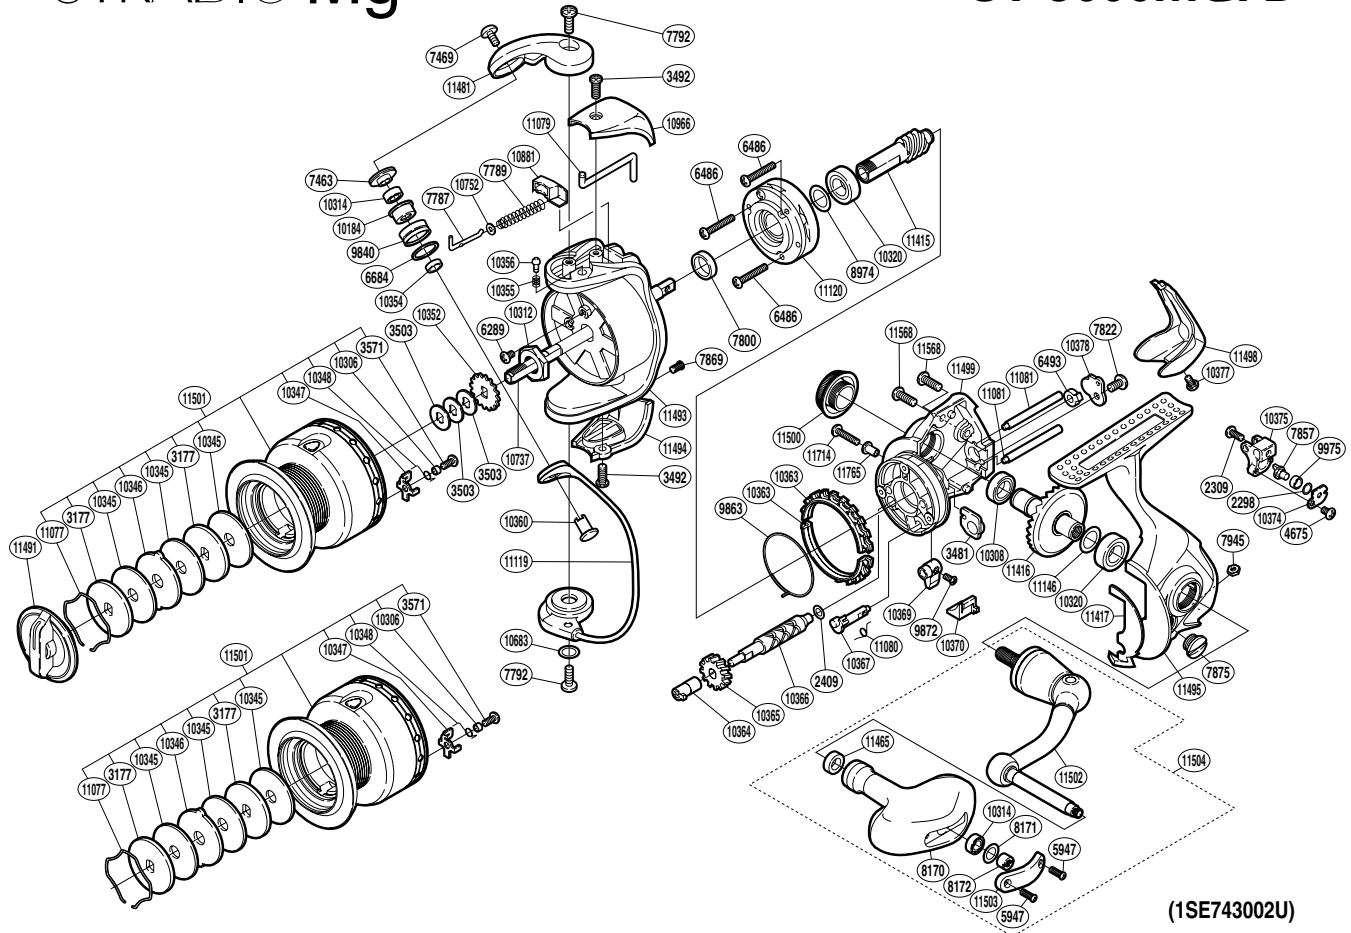

SHIMANO

STRADIC Mg **S**A-RB

ST-3000MGFB

(1SE743002U)

Part No.	Description	Part No.	Description	Part No.	Description
RD 2298	Spacer	RD 9863	Friction Spring	RD10737	Main Shaft
RD 2309	Screw	RD 9872	Screw	RD10752	Spring Guide A Support
RD 2409	Spacer	RD 9975	Oscillating Slider Bushing	RD10881	Bail Spring Seat
RD 3177	Key Washer	RD10184	Line Roller Bushing	RD10966	Bail Spring Cover
RD 3481	Bushing	RD10306	Drag Click Collar	RD11077	Drag Washers Retainer
RD 3492	Screw	RD10308	Ball Bearing	RD11079	Bail Trip Lever
RD 3503	Spool Washer	RD10312	Rotor Nut	RD11080	Anti-Reverse Cam Spring
RD 3571	Screw	RD10314	Ball Bearing	RD11081	Oscillating Guide
RD 4675	Screw	RD10320	Ball Bearing	RD11119	Bail Assembly
RD 5947	Screw	RD10345	Drag Washer	RD11120	Roller Clutch Assembly
RD 6289	Screw	RD10346	Eared Washer	RD11146	Washer
RD 6486	Screw	RD10347	Drag Click	RD11415	Pinion Gear
RD 6493	Worm Bushing (rear)	RD10348	Click Spring	RD11416	Drive Gear
RD 6684	Line Roller Spacer	RD10352	Spool Support	RD11417	Bail Trip Strike
RD 7463	Line Roller Washer	RD10354	Bearing Spacer	RD11465	Handle Knob Shaft Collar
RD 7469	Screw	RD10355	Click Spring	RD11481	Bail Arm
RD 7787	Bail Spring Guide A	RD10356	Click Pin	RD11491	Drag Knob
RD 7789	Bail Spring	RD10360	Line Roller Support	RD11493	Rotor
RD 7792	Screw	RD10363	Friction Ring	RD11494	Bail Hold Support Guard
RD 7800	Rotor Ring	RD10364	Worm Bushing (front)	RD11495	Side Cover
RD 7822	Screw	RD10365	Idle Gear	RD11498	Rear Protector
RD 7857	Oscillating Pawl	RD10366	Worm Shaft	RD11499	Body
RD 7869	Screw	RD10367	Anti-Reverse Cam	RD11500	Handle Screw Cap
RD 7875	Oil Cap	RD10369	Anti-Reverse Lever	RD11501	Spool Assembly
RD 7945	Nut	RD10370	Anti-Reverse Lever Cover	RD11502	Handle Shank Assembly
RD 8170	Handle Knob	RD10374	Oscillating Pawl Cover	RD11503	Handle Knob I.D. Plate
RD 8171	Washer	RD10375	Oscillating Slider	RD11504	Handle Assembly
RD 8172	Handle Knob Nut	RD10377	Screw	RD11568	Screw
RD 8974	Washer	RD10378	Worm Shaft Retainer	RD11714	Screw
RD 9840	Line Roller	RD10683	Washer	RD11765	Screw Washer