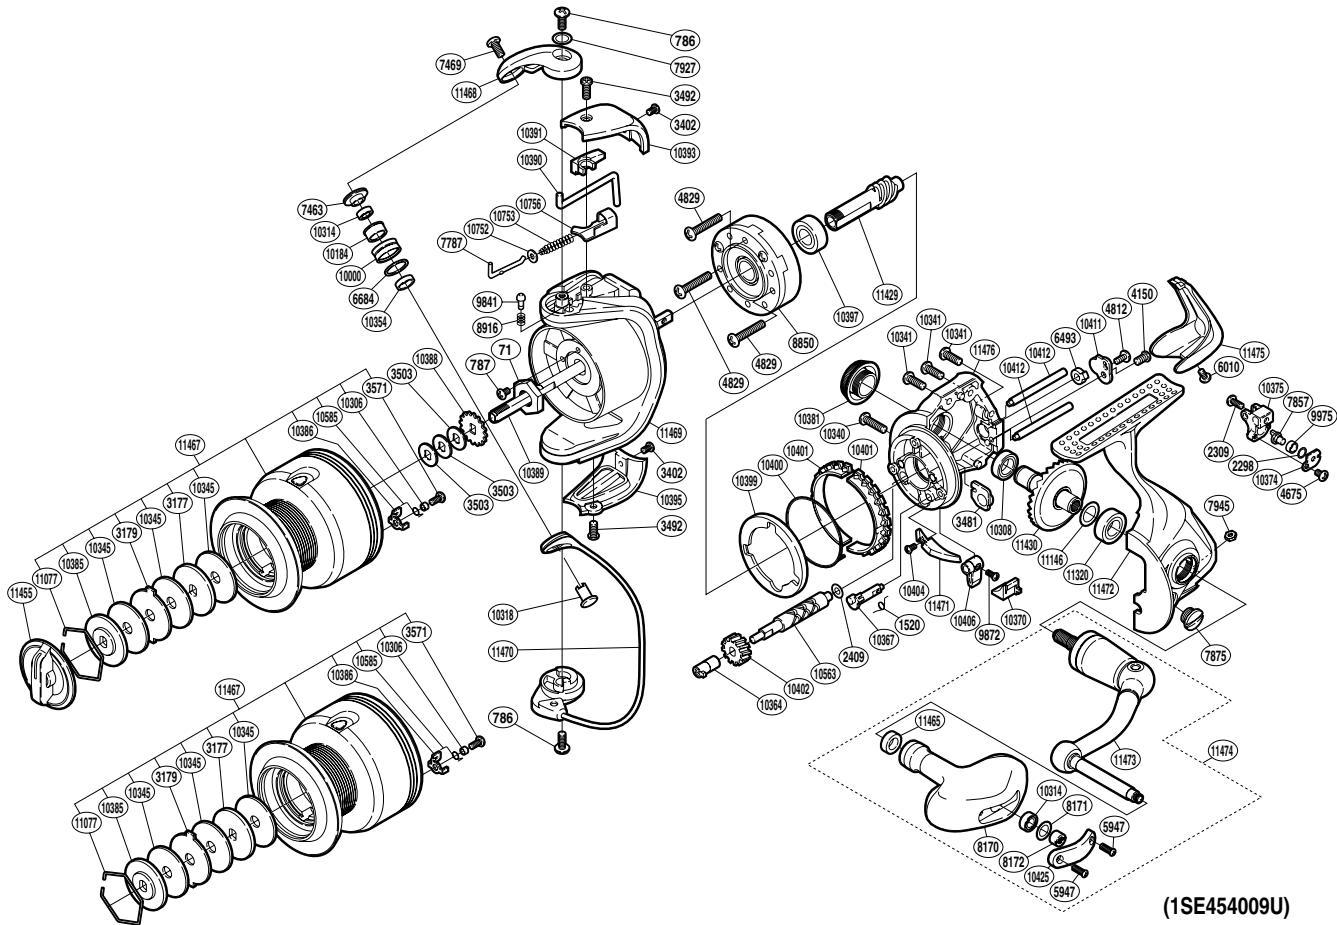

# SHIMANO

STRADIC

A-RB

ST-4000FI

Part No.	Description	Part No.	Description	Part No.	Description
RD 0071	Rotor Nut	RD 8172	Handle Knob Nut	RD10397	Ball Bearing
RD 0786	Screw	RD 8850	Roller Clutch Assembly	RD10399	Friction Ring Collar
RD 0787	Screw	RD 8916	Click Spring	RD10400	Friction Spring
RD 1520	Anti-Reverse Cam Spring	RD 9841	Click Pin	RD10401	Friction Ring
RD 2298	Spacer	RD 9872	Screw	RD10402	Idle Gear
RD 2309	Screw	RD 9975	Oscillating Slider Bushing	RD10404	Screw
RD 2409	Spacer	RD10000	Line Roller	RD10406	Anti-Reverse Lever
RD 3177	Key Washer	RD10184	Line Roller Bushing	RD10411	Worm Shaft Retainer
RD 3179	Eared Washer	RD10306	Drag Click Collar	RD10412	Oscillating Guide
RD 3402	Screw	RD10308	Ball Bearing	RD10563	Worm Shaft
RD 3481	Bushing	RD10314	Ball Bearing	RD10585	Click Spring
RD 3492	Screw	RD10318	Line Roller Support	RD10752	Spring Guide A Support
RD 3503	Spool Washer	RD10320	Ball Bearing	RD10753	Bail Spring
RD 3571	Screw	RD10340	Screw	RD10756	Bail Spring Seat
RD 4150	Screw	RD10341	Screw	RD11077	Drag Washers Retainer
RD 4675	Screw	RD10345	Drag Washer	RD11146	Washer
RD 4812	Screw	RD10354	Bearing Spacer	RD11425	Handle Knob I.D. Plate
RD 4829	Screw	RD10364	Worm Bushing (front)	RD11429	Pinion Gear
RD 5947	Screw	RD10367	Anti-Reverse Cam	RD11430	Drive Gear
RD 6010	Screw	RD10370	Anti-Reverse Lever Cover	RD11455	Drag Knob
RD 6493	Worm Bushing (rear)	RD10374	Oscillating Pawl Cover	RD11465	Handle Knob Shaft Collar
RD 6684	Line Roller Spacer	RD10375	Oscillating Slider	RD11467	Spool Assembly
RD 7463	Line Roller Washer	RD10381	Handle Screw Cap	RD11468	Bail Arm
RD 7469	Screw	RD10385	Key Washer	RD11469	Rotor
RD 7787	Bail Spring Guide A	RD10386	Drag Click	RD11470	Bail Assembly
RD 7857	Oscillating Pawl	RD10388	Spool Support	RD11471	Bail Trip Strike
RD 7875	Oil Cap	RD10389	Main Shaft	RD11472	Side Cover
RD 7927	Washer	RD10390	Bail Trip Lever	RD11473	Handle Shank Assembly
RD 7945	Nut	RD10391	Bail Trip Cover	RD11474	Handle Assembly
RD 8170	Handle Knob	RD10393	Bail Spring Cover	RD11475	Rear Protector
RD 8171	Washer	RD10395	Bail Hold Support Guard	RD11476	Body