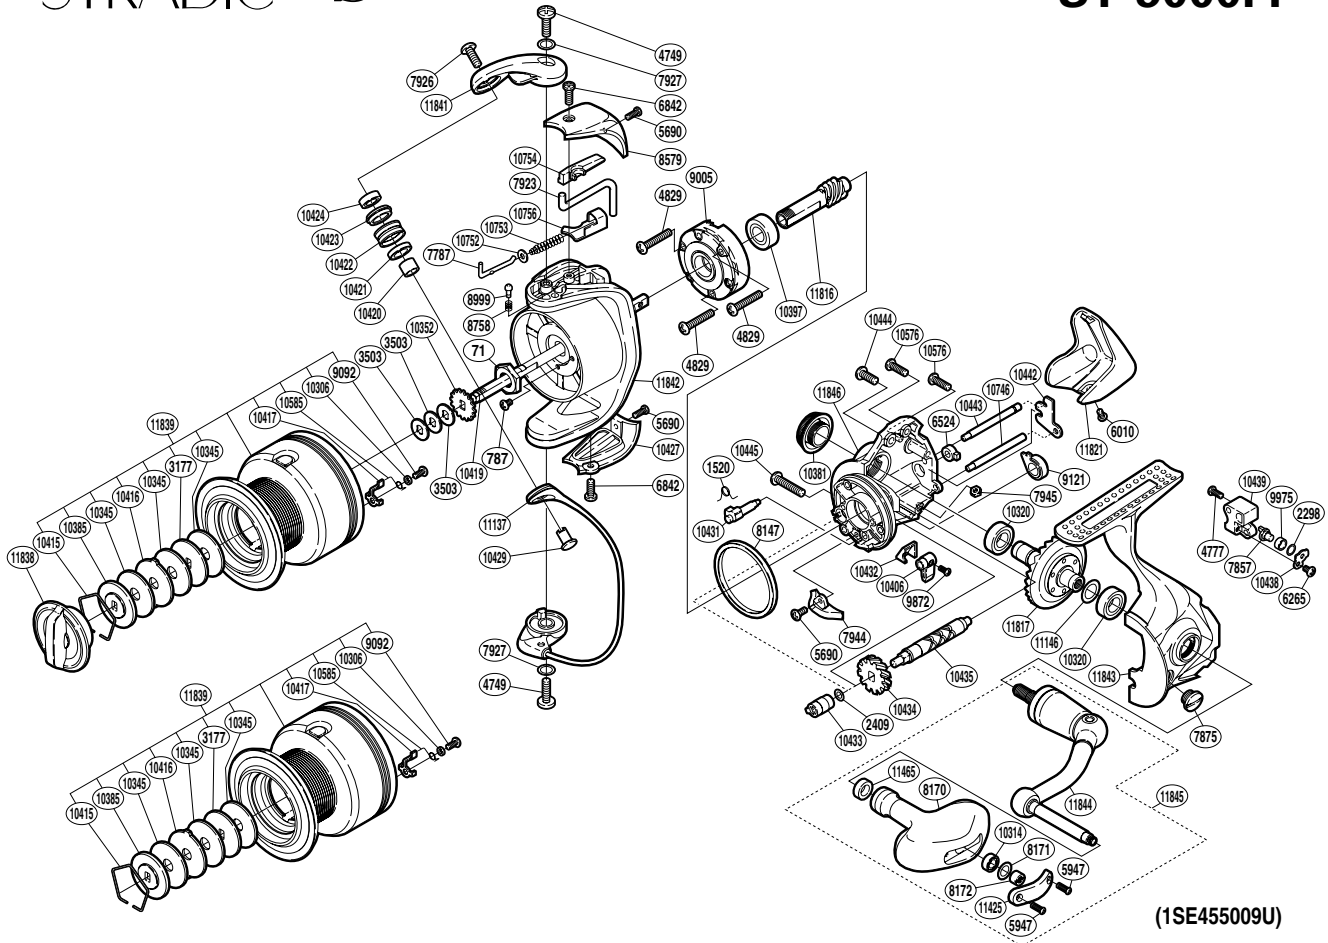

# SHIMANO

STRADIC

A-RB

ST-5000FI

Part No.	Description	Part No.	Description	Part No.	Description
RD 0071	Rotor Nut	RD 8999	Click Pin	RD10435	Worm Shaft
RD 0787	Screw	RD 9005	Roller Clutch Assembly	RD10438	Oscillating Pawl Cover
RD 1520	Anti-Reverse Cam Spring	RD 9092	Screw	RD10439	Oscillating Slider
RD 2298	Spacer	RD 9121	Bushing	RD10442	Worm Shaft Retainer
RD 2409	Spacer	RD 9872	Screw	RD10443	Oscillating Guide
RD 3177	Key Washer	RD 9975	Oscillating Slider Bushing	RD10444	Screw
RD 3503	Spool Washer	RD10306	Drag Click Collar	RD10445	Screw
RD 4749	Screw	RD10314	Ball Bearing	RD10576	Screw
RD 4777	Screw	RD10320	Ball Bearing	RD10585	Click Spring
RD 4829	Screw	RD10345	Drag Washer	RD10746	Oscillating Guide B
RD 5690	Screw	RD10352	Spool Support	RD10752	Spring Guide A Support
RD 5947	Screw	RD10381	Handle Screw Cap	RD10753	Bail Spring
RD 6010	Screw	RD10385	Key Washer	RD10754	Bail Trip Cover
RD 6265	Screw	RD10397	Ball Bearing	RD10756	Bail Spring Seat
RD 6482	Screw	RD10406	Anti-Reverse Lever	RD11137	Bail Assembly
RD 6524	Worm Bushing (rear)	RD10415	Drag Washers Retainer	RD11146	Washer
RD 7787	Bail Spring Guide A	RD10416	Eared Washer	RD11425	Handle Knob I.D. Plate
RD 7857	Oscillating Pawl	RD10417	Drag Click	RD11465	Handle Knob Shaft Collar
RD 7875	Oil Cap	RD10419	Main Shaft	RD11816	Pinion Gear
RD 7923	Bail Trip Lever	RD10420	Bearing Spacer	RD11817	Drive Gear
RD 7926	Screw	RD10421	Line Roller Collar	RD11821	Rear Protector
RD 7927	Washer	RD10422	Line Roller	RD11838	Drag Knob
RD 7944	Bail Trip Strike	RD10423	Line Roller Bushing	RD11839	Spool Assembly
RD 7945	Nut	RD10424	Ball Bearing	RD11841	Bail Arm
RD 8147	Friction Ring	RD10427	Bail Hold Support Guard	RD11842	Rotor
RD 8170	Handle Knob	RD10429	Line Roller Support	RD11843	Side Cover
RD 8171	Washer	RD10431	Anti-Reverse Cam	RD11844	Handle Shank Assembly
RD 8172	Handle Knob Nut	RD10432	Anti-Reverse Lever Cover	RD11845	Handle Assembly
RD 8579	Bail Spring Cover	RD10433	Worm Bushing (front)	RD11846	Body
RD 8758	Click Spring	RD10434	Idle Gear		