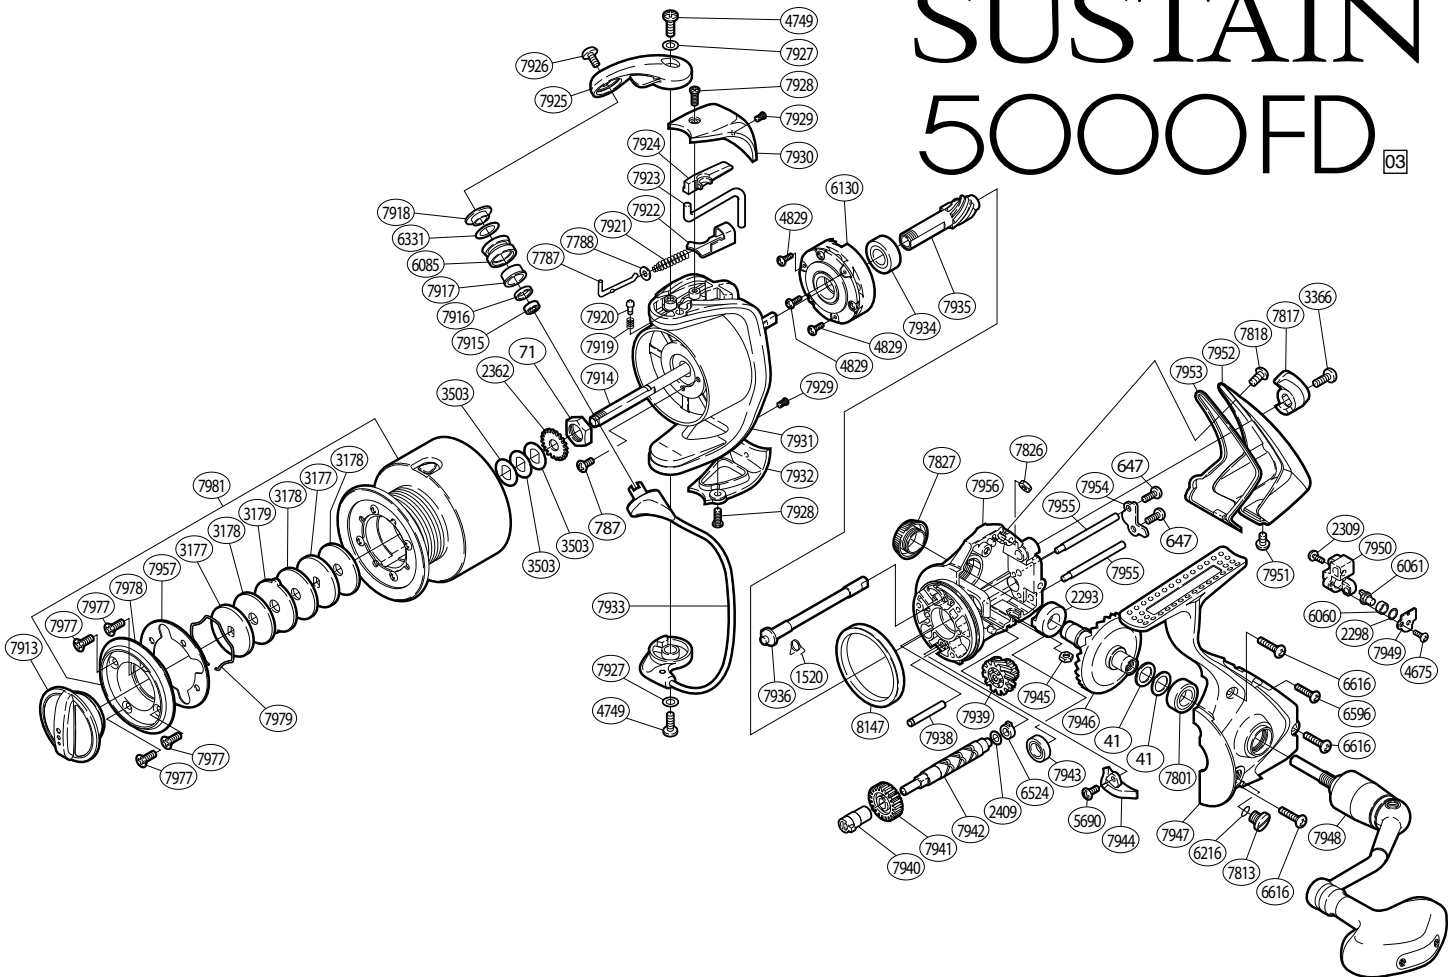

# SUSTAIN® 5000FD 03

Part No.	Description
RD 0041	Drive Gear Washer
RD 0071	Rotor Nut
RD 0647	Worm Shaft Retainer Screw
RD 0787	Nut Lock Screw
RD 1520	Anti-Reverse Cam Spring
RD 2293	Drive Gear Bushing
RD 2298	Spacer
RD 2309	Slider Retainer Screw
RD 2362	Spool Support
RD 2409	Worm Shaft Spacer
RD 3177	Key Washer
RD 3178	Drag Washer
RD 3179	Eared Washer
RD 3366	Anti-Reverse Lever Screw
RD 3503	Spool Washer
RD 4675	Oscillating Pawl Cover Screw
RD 4749	Multi-Purpose Screw
RD 4829	Roller Clutch Screw
RD 5690	Bail Trip Strike Screw
RD 6060	Oscillating Slider Bushing
RD 6061	Oscillating Pawl
RD 6085	Line Roller
RD 6130	Roller Clutch Assembly
RD 6216	"O" Ring
RD 6331	Line Roller Spacer
RD 6524	Worm Bushing (rear)
RD 6596	Side Cover Screw (small)
RD 6616	Side Cover Screw (large)
RD 7787	Bail Spring Guide (A)

Part No.	Description
RD 7788	Spring Guide (A) Support
RD 7801	Ball Bearing
RD 7813	Oil Cap
RD 7817	Anti-Reverse Lever
RD 7818	Rear Protector Screw (D)
RD 7826	Rear Protector Nut (B)
RD 7827	Handle Screw Cap
RD 7913	Drag Knob
RD 7914	Main Shaft
RD 7915	Ball Bearing
RD 7916	Bearing Spacer
RD 7917	Line Roller Bushing
RD 7918	Line Roller Washer
RD 7919	Click Spring
RD 7920	Click Pin
RD 7921	Bail Spring
RD 7922	Bail Spring Seat
RD 7923	Bail Trip Lever
RD 7924	Bail Trip Cover
RD 7925	Bail Arm
RD 7926	Line Roller Screw
RD 7927	Adjusting Washer
RD 7928	Protector Screw (A)
RD 7929	Protector Screw (B)
RD 7930	Bail Spring Cover
RD 7931	Rotor
RD 7932	Bail Hold Support Guard
RD 7933	Bail Assembly
RD 7934	Ball Bearing