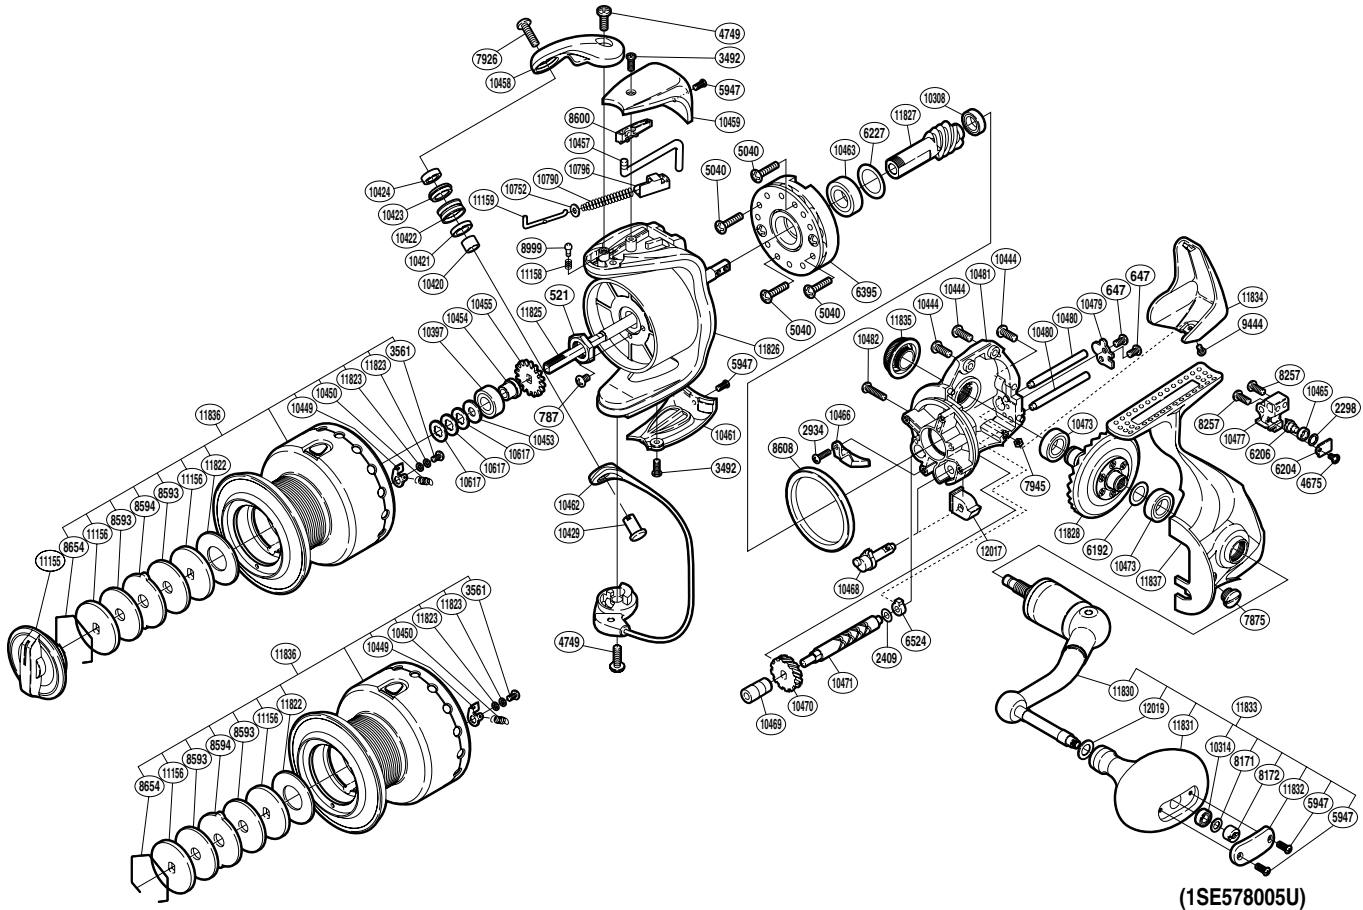

# SHIMANO

SUSTAIN

SA-RB

SA-8000FE

Part No.	Description	Part No.	Description	Part No.	Description
RD 0521	Rotor Nut	RD 9444	Screw	RD10479	Worm Shaft Retainer
RD 0647	Screw	RD10308	Ball Bearing	RD10480	Oscillating Guide
RD 0787	Screw	RD10314	Ball Bearing	RD10481	Body
RD 2298	Spacer	RD10397	Ball Bearing	RD10482	Screw
RD 2409	Spacer	RD10420	Bearing Spacer	RD10617	Spool Washer
RD 2934	Screw	RD10421	Line Roller Collar	RD10752	Spring Guide A Support
RD 3492	Screw	RD10422	Line Roller	RD10790	Bail Spring
RD 3561	Screw	RD10423	Line Roller Bushing	RD10796	Bail Spring Seat
RD 4675	Screw	RD10424	Ball Bearing	RD11155	Drag Knob
RD 4749	Screw	RD10429	Line Roller Support	RD11156	Key Washer
RD 5040	Screw	RD10444	Screw	RD11158	Click Spring
RD 5947	Screw	RD10449	Drag Click	RD11159	Bail Spring Guide A
RD 6192	Washer	RD10450	Click Spring	RD11822	Drag Washer
RD 6204	Oscillating Pawl Cover	RD10453	Spool Support B	RD11823	Drag Click Collar
RD 6206	Oscillating Pawl	RD10454	Bearing Bushing	RD11825	Main Shaft
RD 6227	Washer	RD10455	Spool Support	RD11826	Rotor
RD 6395	Roller Clutch Assembly	RD10457	Bail Trip Lever	RD11827	Pinion Gear
RD 6524	Worm Bushing (rear)	RD10458	Bail Arm	RD11828	Drive Gear
RD 7875	Oil Cap	RD10459	Bail Spring Cover	RD11830	Handle Shank Assembly
RD 7926	Screw	RD10461	Rotor Side Cover	RD11831	Handle Knob
RD 7945	Nut	RD10462	Bail Assembly	RD11832	Handle Knob I.D. Plate
RD 8171	Washer	RD10463	Ball Bearing	RD11833	Handle Assembly
RD 8172	Handle Knob Nut	RD10465	Oscillating Slider Bushing	RD11834	Rear Protector
RD 8257	Screw	RD10466	Bail Trip Strike	RD11835	Handle Screw Cap
RD 8593	Drag Washer	RD10468	Anti-Reverse Cam	RD11836	Spool Assembly
RD 8594	Eared Washer	RD10469	Worm Bushing (front)	RD11837	Side Cover
RD 8600	Bail Trip Cover	RD10470	Idle Gear	RD12017	Anti-Reverse Lever Cover
RD 8608	Friction Ring	RD10471	Worm Shaft	RD12019	Washer
RD 8654	Drag Washers Retainer	RD10473	Ball Bearing		
RD 8999	Click Pin	RD10477	Oscillating Slider		