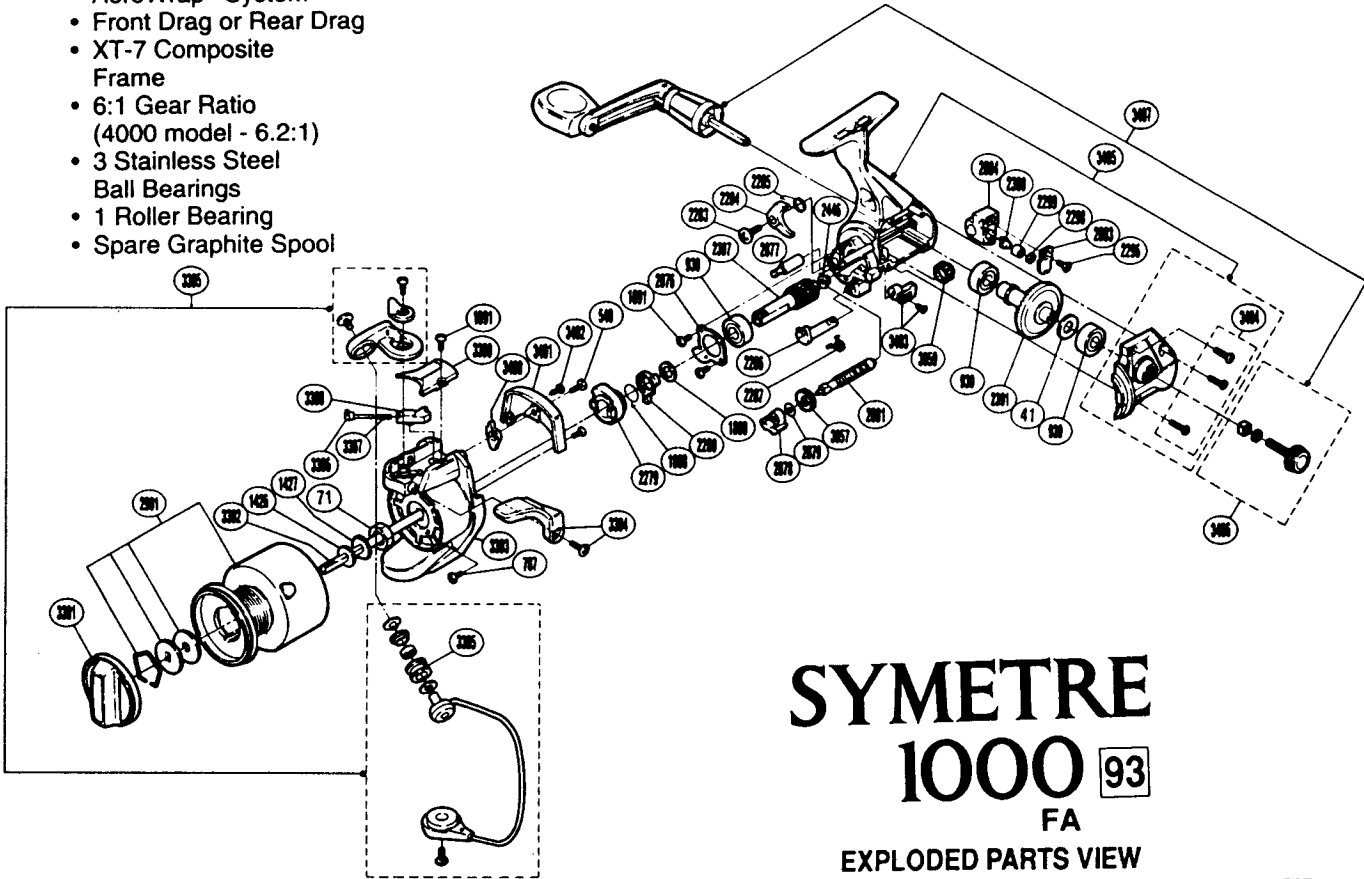

**AERO® SYMETRE™**  
Spinning Reels

*Complete*

- **Dyna-Balance**
- Aluminum Aero® Long Spool Design
- AeroWrap™ System
- Front Drag or Rear Drag
- XT-7 Composite Frame
- 6:1 Gear Ratio (4000 model - 6.2:1)
- 3 Stainless Steel Ball Bearings
- 1 Roller Bearing
- Spare Graphite Spool

**SYMETRE**  
**1000** 93  
FA

**EXPLODED PARTS VIEW**

MODEL NO.	LINE / CAPACITY	GEAR RATIO	WT. (OZ.)	BEARINGS
SY-1000FA	2/270,4/140,6/110	6.0:1	8.4	4

Symetre™ has everything the very serious angler needs. This year Symetre™ has been heavily upgraded with DynaBalance™, an oversized line roller, the addition of a fourth stainless steel ball bearing, the inclusion of a spare graphite spool, and improved cosmetics! Great features such as high speed gear ratios and AeroWrap™ for improved casting performance remain from last year to satisfy this demanding consumer.

Additionally, Symetre™ offers a choice of both front and rear drag models in all 3 sizes. Rear drag models feature Fightin' Drag II®, the most user-friendly system available as far as adjustments are concerned. QuickFire II® is also found on all models of Symetre™, enabling quick, one-handed casting.