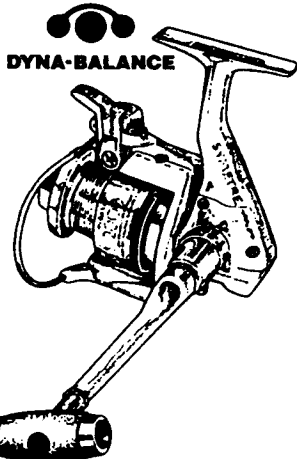

**AERO® SYMETRE™**  
Spinning Reels

*Complete*

- **Dyna-Balance**
- Aluminum Aero® Long Spool Design
- AeroWrap™ System
- Front Drag or Rear Drag
- XT-7 Composite Frame
- 6:1 Gear Ratio (4000 model - 6.2:1)
- 3 Stainless Steel Ball Bearings
- 1 Roller Bearing
- Spare Graphite Spool

**SYMETRE**  
**1000** 93  
FA

**EXPLODED PARTS VIEW**

MODEL NO.	LINE / CAPACITY	GEAR RATIO	WT. (OZ.)	BEARINGS
SY-1000FA	2/270,4/140,6/110	6.0:1	8.4	4

Symetre™ has everything the very serious angler needs. This year Symetre™ has been heavily upgraded with DynaBalance™, an oversized line roller, the addition of a fourth stainless steel ball bearing, the inclusion of a spare graphite spool, and improved cosmetics! Great features such as high speed gear ratios and AeroWrap™ for improved casting performance remain from last year to satisfy this demanding consumer.

Additionally, Symetre™ offers a choice of both front and rear drag models in all 3 sizes. Rear drag models feature Fightin' Drag II®, the most user-friendly system available as far as adjustments are concerned. QuickFire II® is also found on all models of Symetre™, enabling quick, one-handed casting.