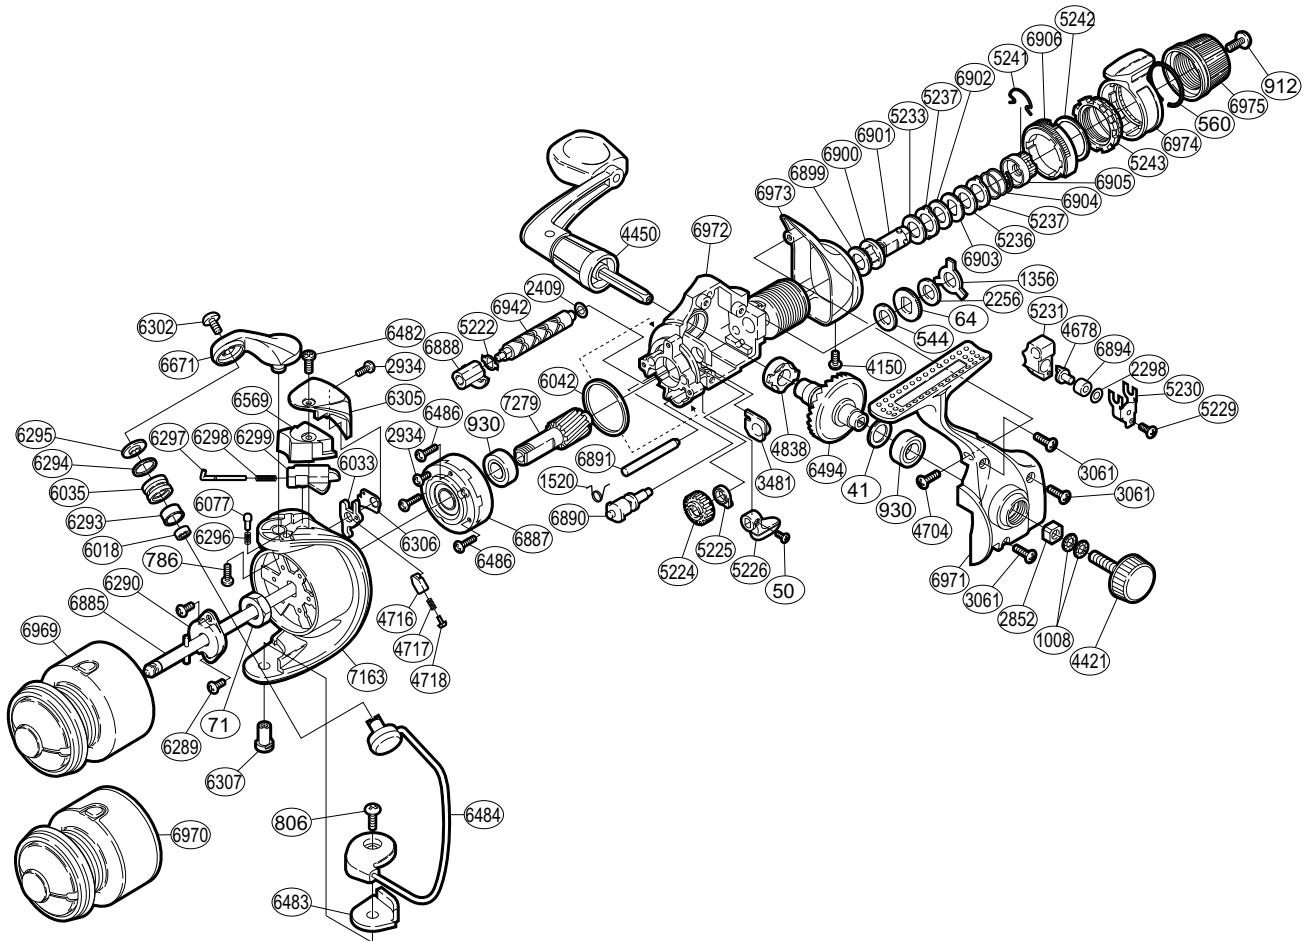

### SY-1000RH

Part No.	Description	Part No.	Description	Part No.	Description
RD 0041	Drive Gear Washer	RD 5225	Oscillating Guide Retainer	RD 6484	Bail Assembly
RD 0050	Anti-Reverse Lever Screw	RD 5226	Anti-Reverse Lever	RD 6486	Roller Clutch Screw
RD 0064	Click Gear	RD 5229	Slider Retainer Screw	RD 6494	Drive Gear
RD 0071	Rotor Nut	RD 5230	Oscillating Slider Retainer	RD 6569	Bail Spring Cover
RD 0544	Drag Washer "C" (cloth)	RD 5231	Oscillating Slider	RD 6671	Bail Arm
RD 0560	Lever Hold Spring	RD 5233	Drag Washer "H" (cloth)	RD 6885	Main Shaft
RD 0786	Bail Arm Screw	RD 5236	Drag Washer "H" (white plastic)	RD 6887	Roller Clutch Assembly
RD 0806	Bail Hold Support Screw	RD 5237	Eared Washer "B"	RD 6888	Worm Bushing
RD 0912	Drag Programmer Screw	RD 5241	Hold Click Spring	RD 6890	Anti-Reverse Cam
RD 0930	Ball Bearing	RD 5242	Fightin' Pressure Screw Washer	RD 6891	Oscillating Guide
RD 1008	Handle Lock Washer	RD 5243	Fightin' Pressure Screw	RD 6894	Oscillating Slider Bushing
RD 1356	Eared Washer "B"	RD 6018	Ball Bearing	RD 6899	Drag Washer "C" (cloth)
RD 1520	Anti-Reverse Cam Spring	RD 6033	Bail Trip Lever	RD 6900	Drag Shaft (B)
RD 2256	Drag Washer "C" (blue)	RD 6035	Line Roller	RD 6901	Drag Shaft (A)
RD 2298	Spacer	RD 6042	Friction Ring	RD 6902	Drag Washer "F" (white plastic)
RD 2409	Worm Shaft Spacer	RD 6077	Click Pin	RD 6903	Key Washer "A"
RD 2852	Handle Screw Lock	RD 6289	Nut Lock Screw	RD 6904	Drag Coil Spring
RD 2934	Multi-Purpose Screw	RD 6290	Rotor Nut Lock Plate	RD 6905	Pressure Screw
RD 3061	Side Cover Screw	RD 6293	Line Roller Bushing	RD 6906	Lever Click Gear
RD 3481	Bushing	RD 6294	Line Roller Spacer	RD 6942	Worm Shaft
RD 4150	Rear Cover Screw (short)	RD 6295	Line Roller Washer	RD 6969	Spool Assembly (aluminum)
RD 4421	Handle Screw Cap	RD 6296	Click Spring	RD 6970	Spool Assembly (graphite)
RD 4450	Handle Assembly	RD 6297	Bail Spring Guide (A)	RD 6971	Side Cover Assembly
RD 4678	Oscillating Pawl	RD 6298	Bail Spring	RD 6972	Body
RD 4704	Rear Cover Screw (long)	RD 6299	Bail Spring Guide (B)	RD 6973	Rear Cover
RD 4716	Lever Spring Guide (B)	RD 6302	Line Roller Screw	RD 6974	Fightin' Drag II Lever
RD 4717	Lever Spring	RD 6305	Rotor Protector	RD 6975	Drag Programmer
RD 4718	Lever Spring Guide (A)	RD 6306	Trip Lever Spacer	RD 7163	Rotor
RD 4838	Drive Gear Bushing	RD 6307	Bail Hold Support Shaft	RD 7279	Pinion Gear
RD 5222	Idle Gear Lock	RD 6482	Protector Screw		
RD 5224	Idle Gear	RD 6483	Bail Hold Support Spacer		