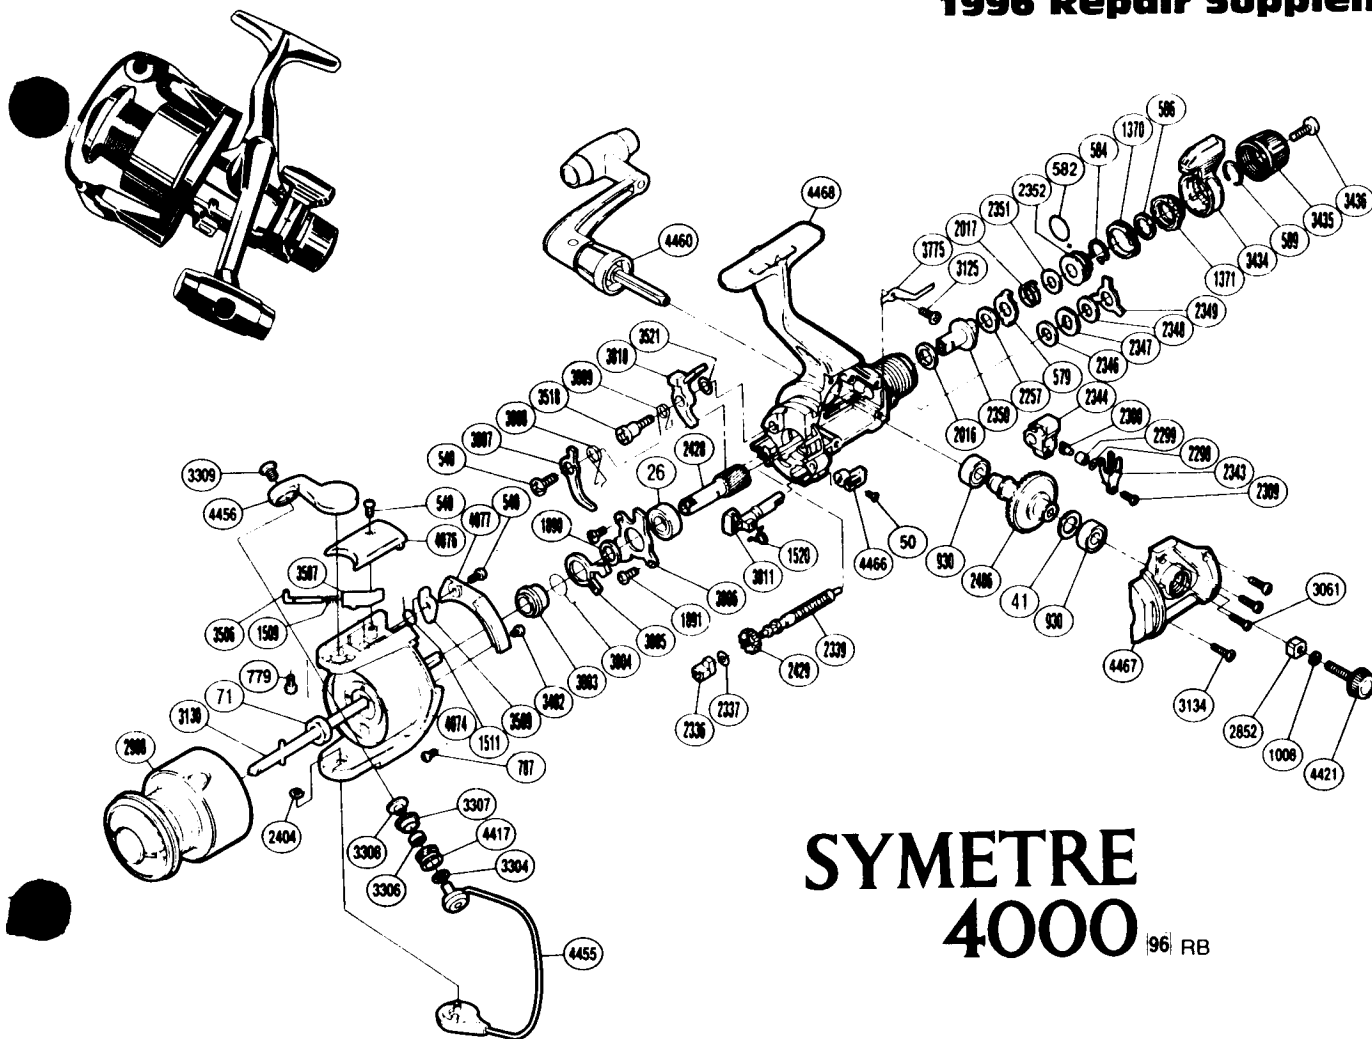

SHIMANO®

1996 Repair Supplement

SYMETRE 4000⁹⁶ RB

SY4000RB

Part #	Description	Part #	Description	Part #	Description
RD 0026	Ball Bearing	RD 2337	Worm Shaft Spacer	RD 3436	Drag Programmer Screw
RD 0041	Drive Gear Washer	RD 2339	Worm Shaft	RD 3506	Bail Spring Guide (A)
RD 0050	Anti-Reverse Lever Screw	RD 2343	Oscillating Slider Retainer	RD 3507	Bail Spring Guide (B)
RD 0071	Rotor Nut	RD 2344	Oscillating Slider	RD 3509	Bail Trip Lever
RD 0540	Multi Purpose Screw	RD 2346	Drag Washer "C"	RD 3518	Anti-Reverse Pawl Screw
RD 0579	Eared Washer "B"	RD 2347	Click Gear	RD 3521	Anti-Reverse Pawl Spacer
RD 0582	"O" Ring	RD 2348	Drag Washer "C"	RD 3775	Drag Click
RD 0584	Hold Click Spring	RD 2349	Eared Washer "B"	RD 3803	Lock Out Spring Holder
RD 0586	Fightin' Pressure Screw Washer	RD 2350	Drag Shaft	RD 3804	Anti-Reverse Lock Out Spring
RD 0589	Lever Hold Spring	RD 2351	Drag Spring Washer	RD 3805	Anti-Reverse Lock Out
RD 0779	Bail Arm Screw	RD 2352	Pressure Screw	RD 3806	Bearing Retainer
RD 0787	Nut Lock Screw	RD 2404	"E" Lock	RD 3807	Anti-Reverse Cam (B)
RD 0930	Ball Bearing	RD 2406	Driver Gear	RD 3808	Anti-Reverse Cam (B) Spring
RD 1008	Handle Lock Washer	RD 2428	Pinion Gear	RD 3809	Anti-Reverse Pawl Spring
RD 1370	Lever Click Gear	RD 2429	Idle Gear	RD 3810	Anti-Reverse Pawl
RD 1371	Fightin' Pressure Screw	RD 2852	Handle Lock Screw	RD 3811	Anti-Reverse Cam (A)
RD 1509	Bail Spring	RD 2908	Spool Assembly	RD 4074	Rotor
RD 1511	Lever Spring	RD 3061	Side Cover Screw (Small)	RD 4076	Bail Spring Cover
RD 1520	Anti-Reverse Cam Spring	RD 3125	Drag Click Screw	RD 4077	Counterbalance Cover
RD 1890	Bushing Washer	RD 3130	Main Shaft	RD 4417	Line Roller (Power)
RD 1891	Bearing Retainer Screw	RD 3134	Side Cover Screw (Large)	RD 4421	Handle Screw Cap
RD 2016	Drag Washer "H" (White)	RD 3304	Bearing Spacer	RD 4455	Bail Assembly
RD 2017	Drag Coil Spring	RD 3306	Line Roller Bearing	RD 4456	Bail Arm
RD 2257	Drag Washer "H"	RD 3307	Line Roller Bushing	RD 4460	Handle Assembly
RD 2298	Spacer	RD 3308	Line Roller Washer	RD 4466	Anti-Reverse Lever
RD 2299	Oscillating Slider Bushing	RD 3309	Line Roller Screw	RD 4467	Side Cover
RD 2300	Oscillating Pawl	RD 3402	Cover Screw	RD 4468	Body
RD 2309	Slider Retainer Screw	RD 3434	Fightin' Drag II Lever		
RD 2336	Worm Bearing	RD 3435	Drag Programmer		