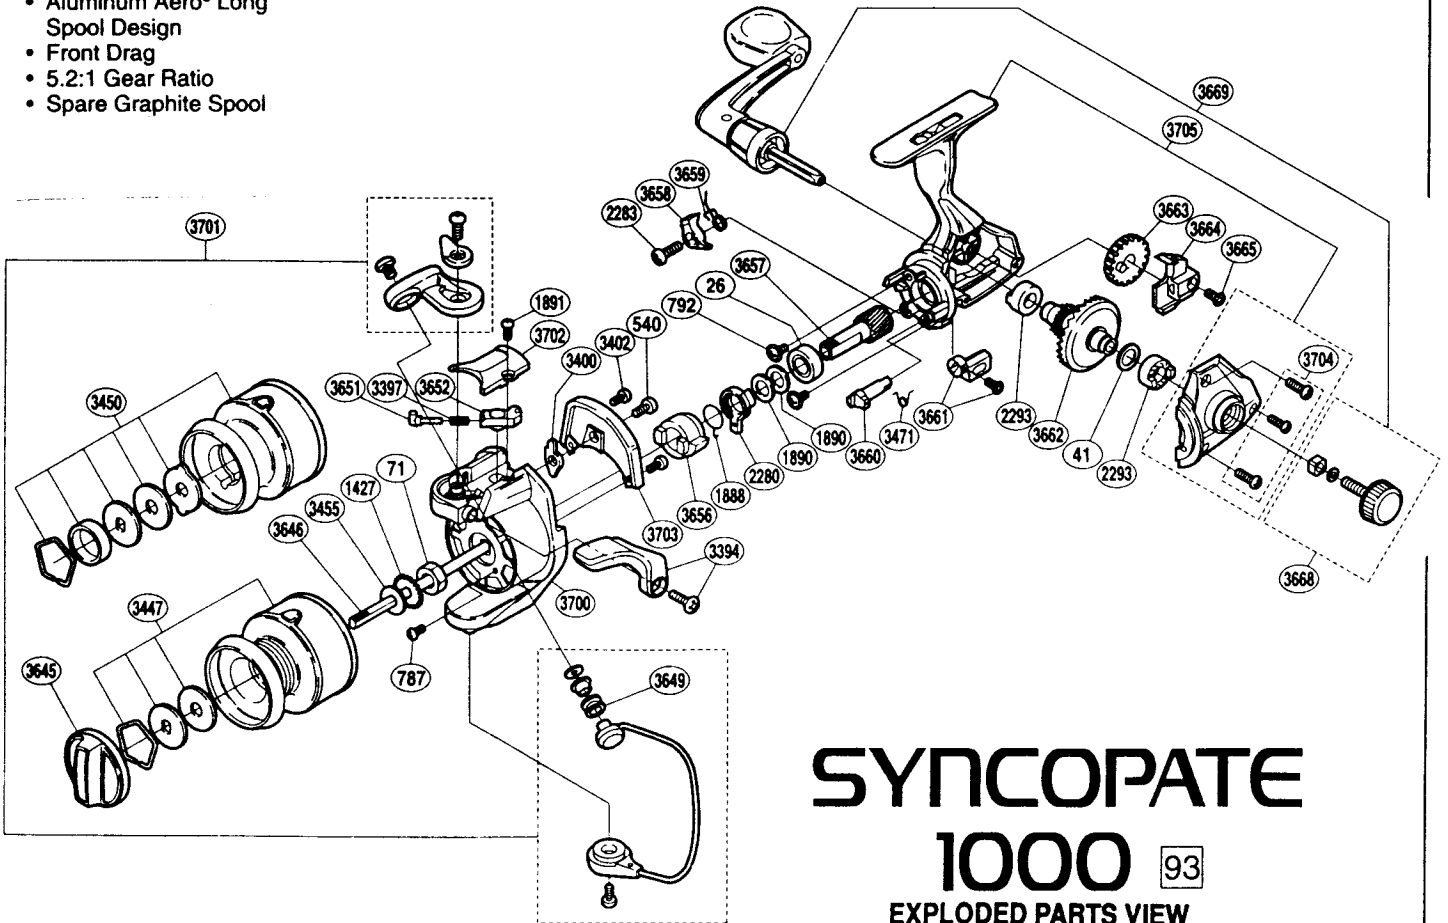

AERO® SYNCOPATE™
Spinning Reels

Hot Dogs

- Dyna-Balance
- Aluminum Aero® Long Spool Design
- Front Drag
- 5.2:1 Gear Ratio
- Spare Graphite Spool

SYNCOPATE
1000 93

EXPLODED PARTS VIEW

MODEL NO.	LINE / CAPACITY	GEAR RATIO	WT. (OZ.)	BEARINGS
SC-1000F	2/270,4/140,6/110	5.2:1	8.6	1

Shimano® has been the leader in spinning tackle for many years now. Our spinning reels have proven themselves to be no-risk purchases for consumers who know they can depend on reliable and smooth operation. This year we've expanded upon our solid base of manufacturing technology with a new concept called DynaBalance™. We're really pushing this innovation hard, not only in this manual, but also with advertising, our consumer catalog, and point of purchase displays. We're pushing so hard because we believe that DynaBalance™ is one of the best things to ever happen to spinning tackle.

The new Syncopate™ and the improved Sidestab™ with DynaBalance™ are some of the most exciting spinning reels to ever come along. These sporty, affordable reels give the everyday fisherman smoother retrieves than were available on any other reel, at any cost, just one year ago. Sidestab™ is available in three rear drag models. Syncopate™ is available in three front drag models. Both models come with an aluminum spool and an extra graphite spool.