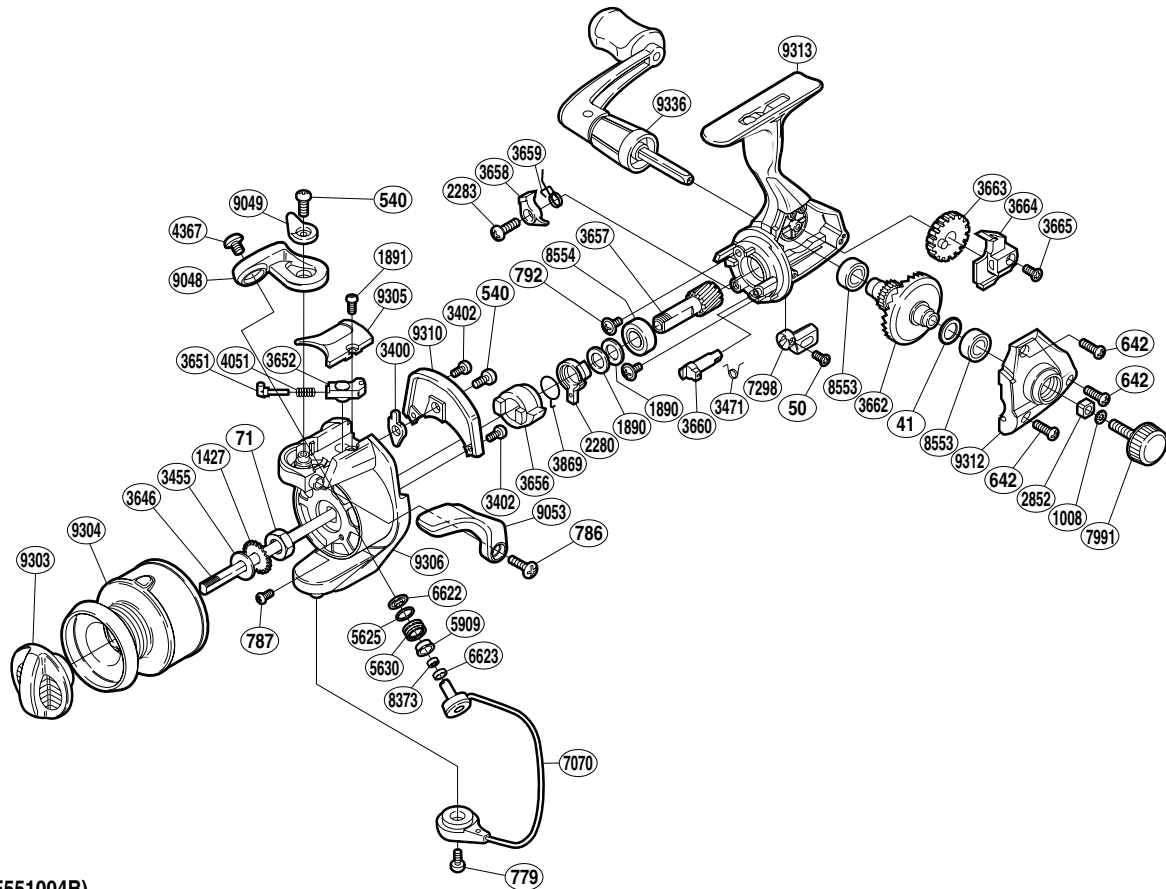

SHIMANO®

SYNCOPATE

SC-1000FD

(1SE551004B)

Part No.	Description	Part No.	Description	Part No.	Description
RD 0041	Washer	RD 3471	Anti-Reverse Cam Spring	RD 6622	Line Roller Washer
RD 0050	Screw	RD 3646	Main Shaft	RD 6623	Bearing Spacer
RD 0071	Rotor Nut	RD 3651	Bail Spring Guide (A)	RD 7070	Bail Assembly
RD 0540	Screw	RD 3652	Bail Spring Guide (B)	RD 7298	Anti-Reverse Lever
RD 0642	Screw	RD 3656	Anti-Reverse Ratchet	RD 7991	Handle Screw Cap
RD 0779	Screw	RD 3657	Pinion Gear	RD 8373	Ball Bearing
RD 0786	Screw	RD 3658	Anti-Reverse Pawl	RD 8553	Ball Bearing
RD 0787	Screw	RD 3659	Anti-Reverse Pawl Spring	RD 8554	Ball Bearing
RD 0792	Screw	RD 3660	Anti-Reverse Cam	RD 9048	Bail Arm
RD 1008	Handle Lock Washer	RD 3662	Drive Gear	RD 9049	Trigger Cam
RD 1427	Spool Support	RD 3663	Oscillating Gear	RD 9053	Quick-Fire II Trigger
RD 1890	Washer	RD 3664	Oscillating Slider	RD 9303	Drag Knob
RD 1891	Screw	RD 3665	Screw	RD 9304	Spool Assembly
RD 2280	Anti-Reverse Lock Out	RD 3869	Anti-Reverse Lock Out Spring	RD 9305	Bail Spring Cover
RD 2283	Screw	RD 4051	Bail Spring	RD 9306	Rotor
RD 2852	Handle Screw Lock	RD 4367	Screw	RD 9310	Counterbalance Cover
RD 3400	Bail Trip Lever	RD 5625	Line Roller Spacer	RD 9312	Side Cover
RD 3402	Screw	RD 5630	Line Roller	RD 9313	Body
RD 3455	Spool Washer	RD 5909	Line Roller Bushing	RD 9336	Handle Assembly

(160708)