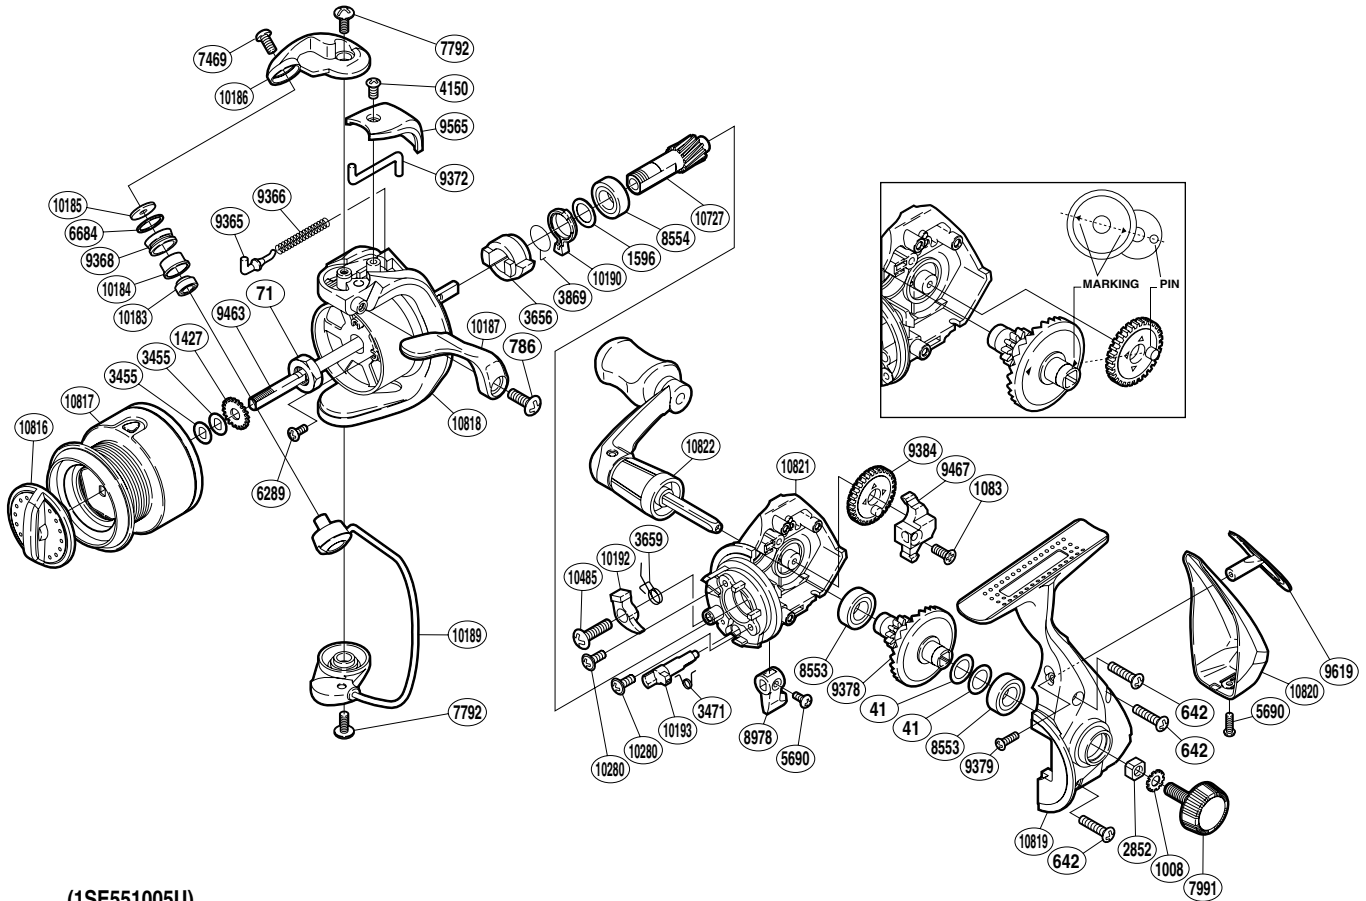

SHIMANO®

SYNCOPATE

SC-1000FE

(1SE551005U)

Part No.	Description	Part No.	Description	Part No.	Description
RD 0041	Washer	RD 7469	Screw	RD10184	Line Roller Bushing
RD 0071	Rotor Nut	RD 7792	Screw	RD10185	Line Roller Washer
RD 0642	Screw	RD 7991	Handle Screw Cap	RD10186	Bail Arm
RD 0786	Screw	RD 8553	Ball Bearing	RD10187	Quick-Fire II Trigger
RD 1008	Handle Lock Washer	RD 8554	Ball Bearing	RD10189	Bail Assembly
RD 1083	Screw	RD 8978	Anti-Reverse Lever	RD10190	Anti-Reverse Lock Out
RD 1427	Spool Support	RD 9365	Bail Spring Guide	RD10192	Anti-Reverse Pawl
RD 1596	Washer	RD 9366	Bail Spring	RD10193	Anti-Reverse Cam
RD 2852	Handle Screw Lock	RD 9368	Line Roller	RD10280	Screw
RD 3455	Spool Washer	RD 9372	Bail Trip Lever	RD10485	Screw
RD 3471	Anti-Reverse Cam Spring	RD 9378	Drive Gear	RD10727	Pinion Gear
RD 3656	Anti-Reverse Ratchet	RD 9379	Screw	RD10816	Drag Knob
RD 3659	Anti-Reverse Pawl Spring	RD 9384	Oscillating Gear	RD10817	Spool Assembly
RD 3869	Anti-Reverse Lock Out Spring	RD 9463	Main Shaft	RD10818	Rotor
RD 4150	Screw	RD 9467	Oscillating Slider	RD10819	Side Cover
RD 5690	Screw	RD 9565	Bail Spring Cover	RD10820	Rear Protector B
RD 6289	Screw	RD 9619	Rear Protector A	RD10821	Body
RD 6684	Line Roller Spacer	RD10183	Ball Bearing	RD10822	Handle Assembly