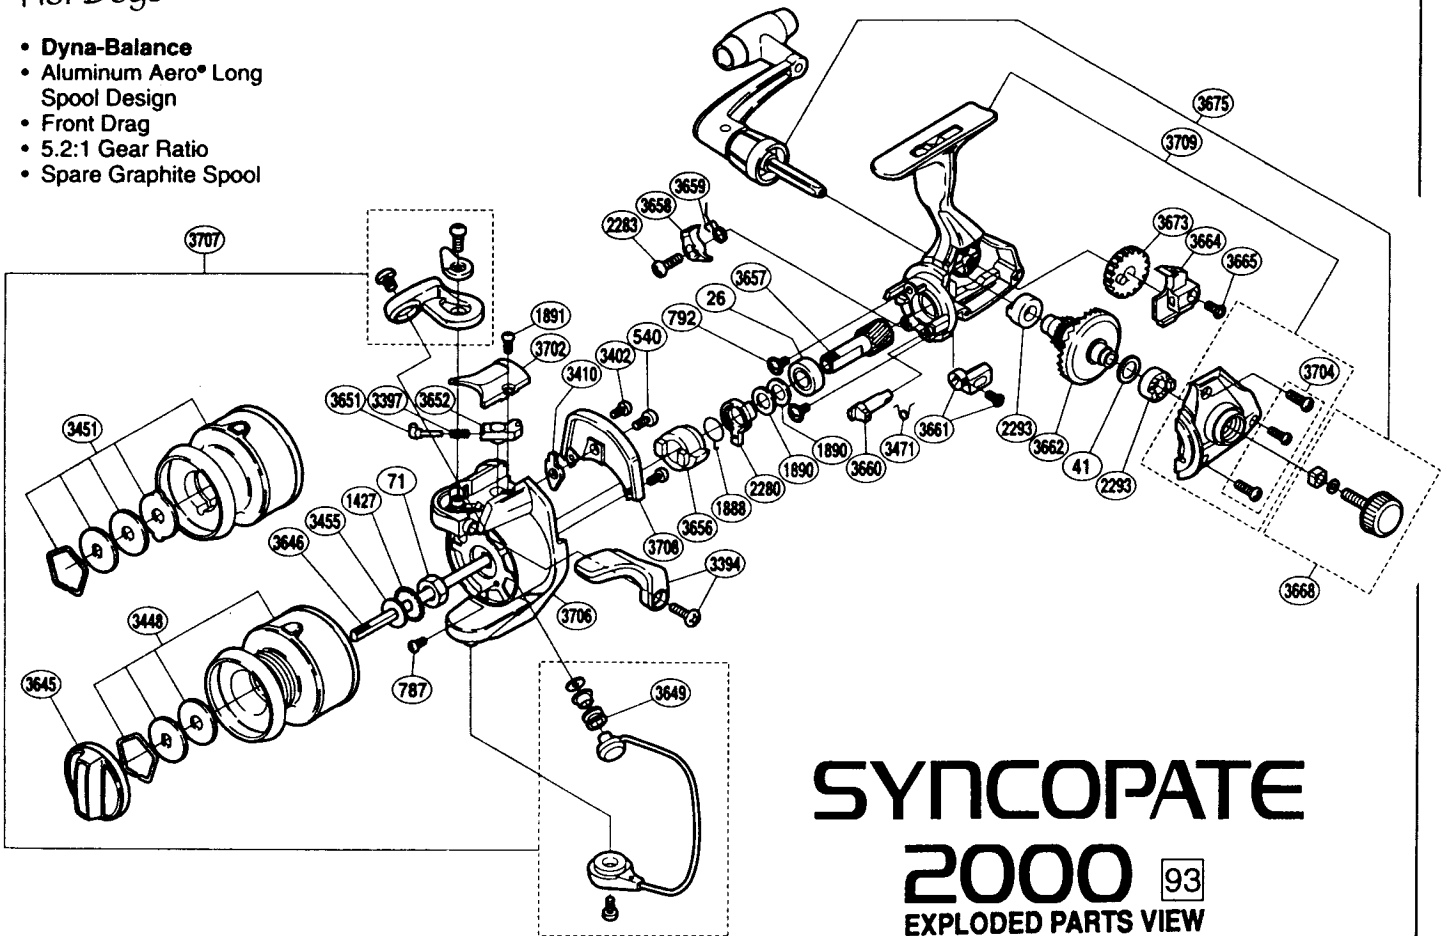

AERO® SYNCOPATE™
Spinning Reels

Hot Dogs

- **Dyna-Balance**
- Aluminum Aero® Long Spool Design
- Front Drag
- 5.2:1 Gear Ratio
- Spare Graphite Spool

SYNCOPATE
2000 93
EXPLODED PARTS VIEW

MODEL NO.	LINE / CAPACITY	GEAR RATIO	WT. (OZ.)	BEARINGS
SC-2000F	6/170,8/120,10/100	5.2:1	9.0	1

Shimano® has been the leader in spinning tackle for many years now. Our spinning reels have proven themselves to be no-risk purchases for consumers who know they can depend on reliable and smooth operation. This year we've expanded upon our solid base of manufacturing technology with a new concept called DynaBalance™. We're really pushing this innovation hard, not only in this manual, but also with advertising, our consumer catalog, and point of purchase displays. We're pushing so hard because we believe that DynaBalance™ is one of the best things to ever happen to spinning tackle.

The new Syncopate™ and the improved Sidestab™ with DynaBalance™ are some of the most exciting spinning reels to ever come along. These sporty, affordable reels give the everyday fisherman smoother retrieves than were available on any other reel, at any cost, just one year ago. Sidestab™ is available in three rear drag models. Syncopate™ is available in three front drag models. Both models come with an aluminum spool and an extra graphite spool.