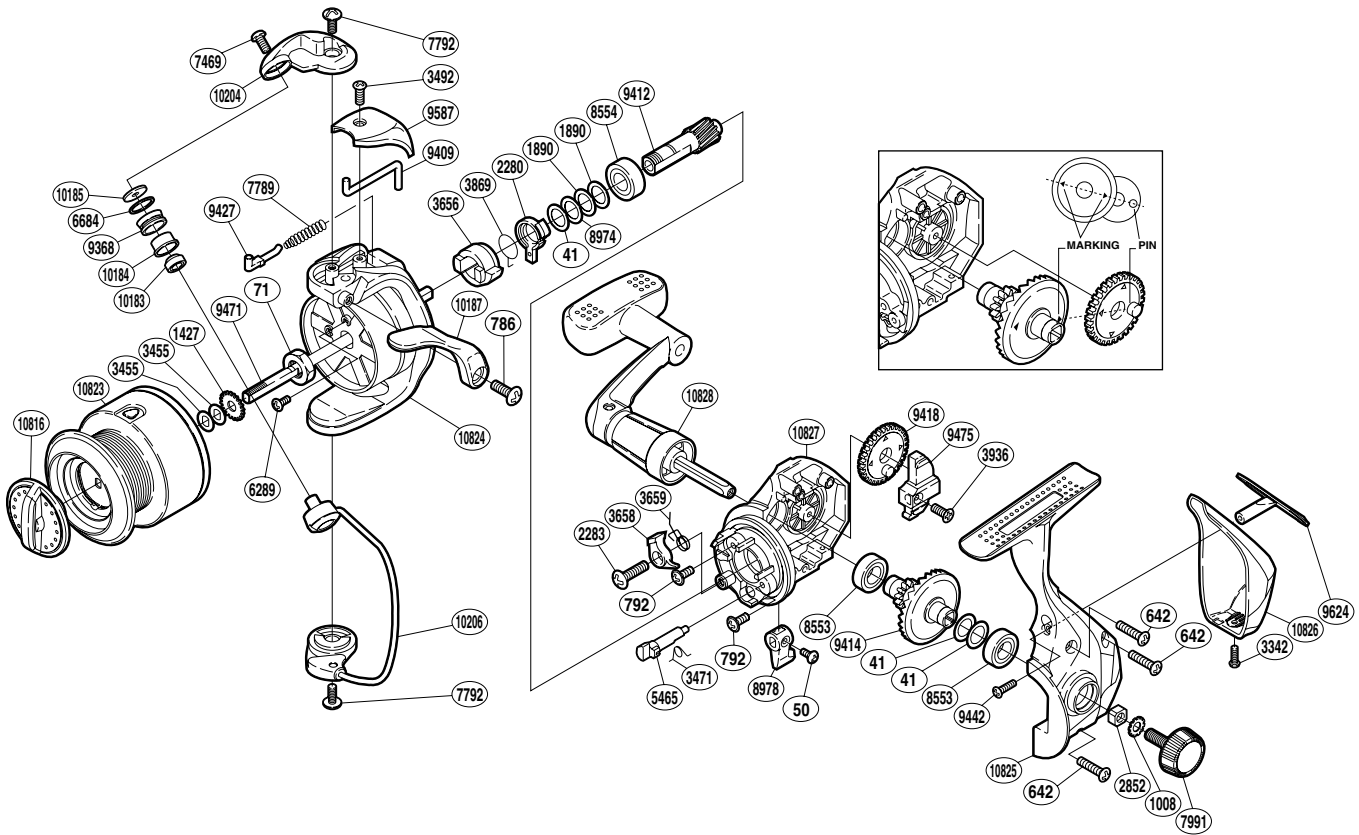

SHIMANO®

SYNCOPATE

SC-2500FE

(1SE55205U)

Part No.	Description	Part No.	Description	Part No.	Description
RD 0041	Washer	RD 3869	Anti-Reverse Lock Out Spring	RD 9442	Screw
RD 0050	Screw	RD 3936	Screw	RD 9471	Main Shaft
RD 0071	Rotor Nut	RD 5465	Anti-Reverse Cam	RD 9475	Oscillating Slider
RD 0642	Screw	RD 6289	Screw	RD 9587	Bail Spring Cover
RD 0786	Screw	RD 6684	Line Roller Spacer	RD 9624	Rear Protector A
RD 0792	Screw	RD 7469	Screw	RD10183	Ball Bearing
RD 1008	Handle Lock Washer	RD 7789	Bail Spring	RD10184	Line Roller Bushing
RD 1427	Spool Support	RD 7792	Screw	RD10185	Line Roller Washer
RD 1890	Washer	RD 7991	Handle Screw Cap	RD10187	Quick-Fire II Trigger
RD 2280	Anti-Reverse Lock Out	RD 8553	Ball Bearing	RD10204	Bail Arm
RD 2283	Screw	RD 8554	Ball Bearing	RD10206	Bail Assembly
RD 2852	Handle Screw Lock	RD 8974	Washer	RD10816	Drag Knob
RD 3342	Screw	RD 8978	Anti-Reverse Lever	RD10823	Spool Assembly
RD 3455	Spool Washer	RD 9368	Line Roller	RD10824	Rotor
RD 3471	Anti-Reverse Cam Spring	RD 9409	Bail Trip Lever	RD10825	Side Cover
RD 3492	Screw	RD 9412	Pinion Gear	RD10826	Rear Protector B
RD 3656	Anti-Reverse Ratchet	RD 9414	Drive Gear	RD10827	Body
RD 3658	Anti-Reverse Pawl	RD 9418	Oscillating Gear	RD10828	Handle Assembly
RD 3659	Anti-Reverse Pawl Spring	RD 9427	Bail Spring Guide		

(180705)