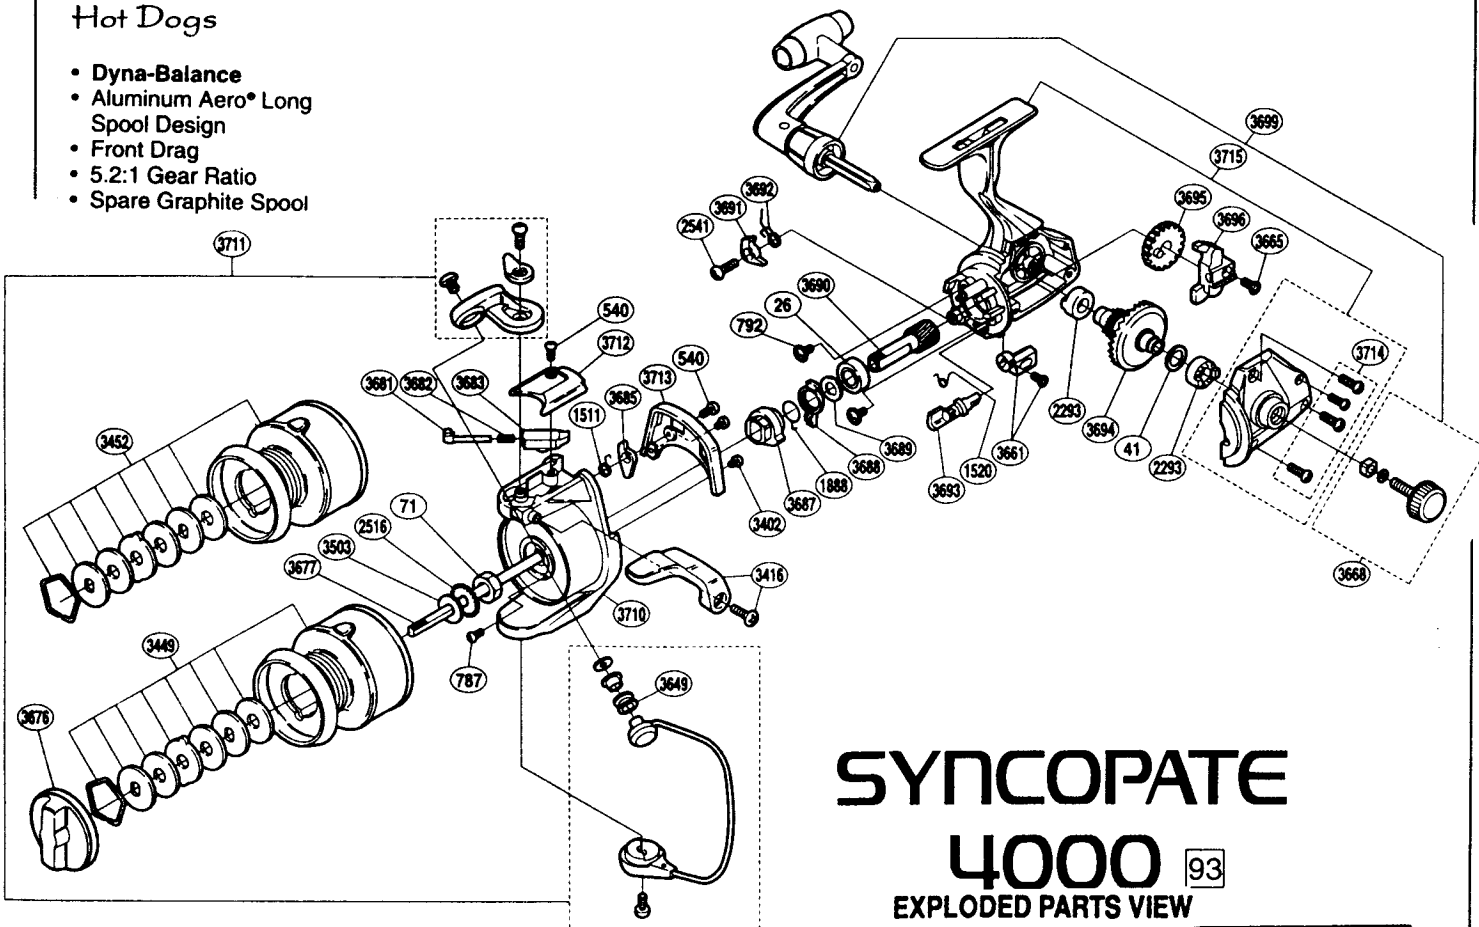

AERO® SYNCOPATE™
Spinning Reels

Hot Dogs

- Dyna-Balance
- Aluminum Aero® Long Spool Design
- Front Drag
- 5.2:1 Gear Ratio
- Spare Graphite Spool

SYNCOPATE 4000 93 EXPLODED PARTS VIEW

MODEL NO.	LIFE / CAPACITY	GEAR RATIO	WT. (OZ.)	BEARINGS
SC-4000F	8/240,10/200,12/160	5.2:1	11.9	1

Shimano® has been the leader in spinning tackle for many years now. Our spinning reels have proven themselves to be no-risk purchases for consumers who know they can depend on reliable and smooth operation. This year we've expanded upon our solid base of manufacturing technology with a new concept called DynaBalance™. We're really pushing this innovation hard, not only in this manual, but also with advertising, our consumer catalog, and point of purchase displays. We're pushing so hard because we believe that DynaBalance™ is one of the best things to ever happen to spinning tackle.

The new Syncopate™ and the improved Sidestab™ with DynaBalance™ are some of the most exciting spinning reels to ever come along. These sporty, affordable reels give the everyday fisherman smoother retrieves than were available on any other reel, at any cost, just one year ago. Sidestab™ is available in three rear drag models. Syncopate™ is available in three front drag models. Both models come with an aluminum spool and an extra graphite spool.