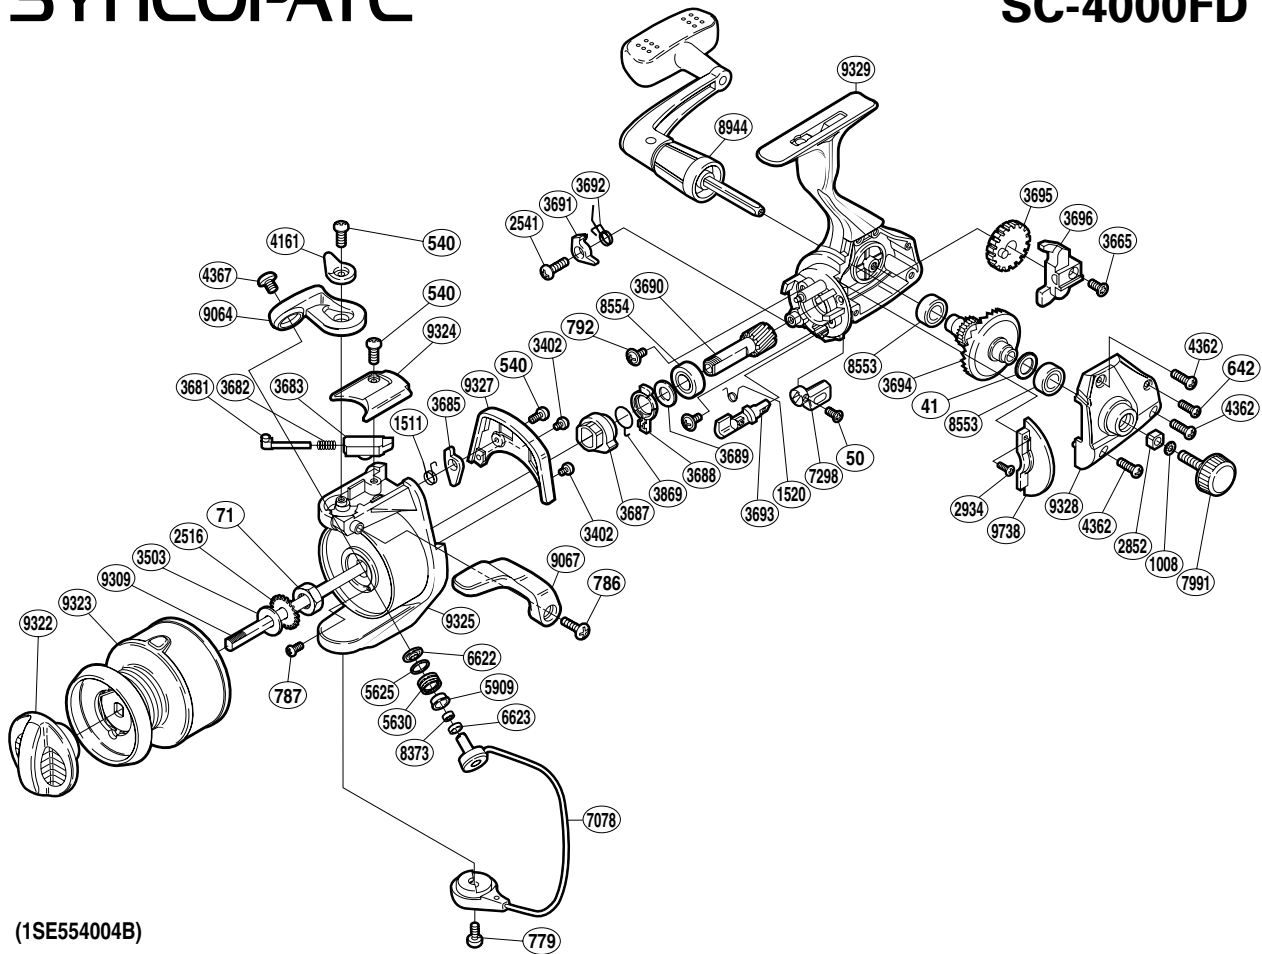

SHIMANO®

SYNCOPATE

SC-4000FD

Part No.	Description	Part No.	Description	Part No.	Description
RD 0041	Washer	RD 3682	Bail Spring	RD 6622	Line Roller Washer
RD 0050	Screw	RD 3683	Bail Spring Guide (B)	RD 6623	Bearing Spacer
RD 0071	Rotor Nut	RD 3685	Bail Trip Lever	RD 7078	Bail Assembly
RD 0540	Screw	RD 3687	Anti-Reverse Ratchet	RD 7298	Anti-Reverse Lever
RD 0642	Screw	RD 3688	Anti-Reverse Lock Out	RD 7991	Handle Screw Cap
RD 0779	Screw	RD 3689	Washer	RD 8373	Ball Bearing
RD 0786	Screw	RD 3690	Pinion Gear	RD 8553	Ball Bearing
RD 0787	Screw	RD 3691	Anti-Reverse Pawl	RD 8554	Ball Bearing
RD 0792	Screw	RD 3692	Anti-Reverse Pawl Spring	RD 8944	Handle Assembly
RD 1008	Handle Lock Washer	RD 3693	Anti-Reverse Cam	RD 9064	Bail Arm
RD 1511	Lever Spring	RD 3694	Drive Gear	RD 9067	Quick-Fire II Trigger
RD 1520	Anti-Reverse Cam Spring	RD 3695	Oscillating Gear	RD 9309	Main Shaft
RD 2516	Spool Support	RD 3696	Oscillating Slider	RD 9322	Drag Knob
RD 2541	Screw	RD 3869	Anti-Reverse Lock Out Spring	RD 9323	Spool Assembly
RD 2852	Handle Screw Lock	RD 4161	Trigger Cam	RD 9324	Bail Spring Cover
RD 2934	Screw	RD 4362	Screw	RD 9325	Rotor
RD 3402	Screw	RD 4367	Screw	RD 9327	Counterbalance Cover
RD 3503	Spool Washer	RD 5625	Line Roller Spacer	RD 9328	Side Cover
RD 3665	Screw	RD 5630	Line Roller	RD 9329	Body
RD 3681	Bail Spring Guide (A)	RD 5909	Line Roller Bushing	RD 9738	Side Cover Flange