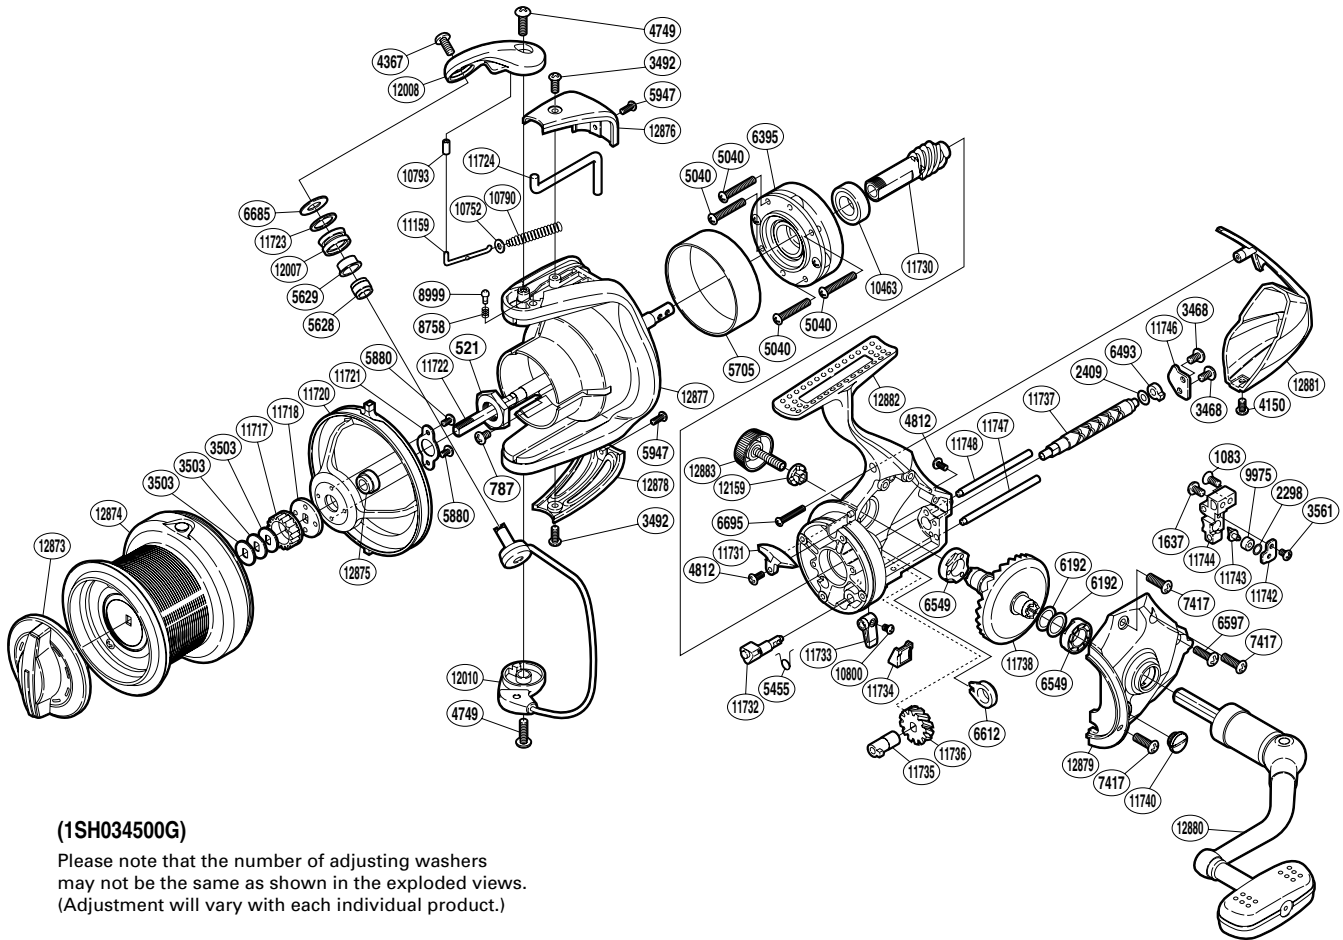

## TIT-4500XSA

### (1SH034500G)

Please note that the number of adjusting washers may not be the same as shown in the exploded views. (Adjustment will vary with each individual product.)

Part No.	Description	Part No.	Description	Part No.	Description
RD 0521	Rotor Nut	RD 6612	Bushing	RD11736	Idle Gear
RD 0787	Screw	RD 6685	Line Roller Washer	RD11737	Worm Shaft
RD 1083	Screw	RD 6695	Screw	RD11738	Drive Gear
RD 1637	Screw	RD 7417	Screw	RD11740	Oil Cap
RD 2298	Spacer	RD 8758	Click Spring	RD11742	Oscillating Pawl Retainer
RD 2409	Spacer	RD 8999	Click Pin	RD11743	Oscillating Pawl
RD 3468	Screw	RD 9975	Oscillating Slider Bushing	RD11744	Oscillating Slider
RD 3492	Screw	RD10463	Ball Bearing	RD11746	Worm Shaft Retainer
RD 3503	Spool Washer	RD10752	Bail Spring Guide A Support	RD11747	Oscillating Guide B
RD 3561	Screw	RD10790	Bail Spring	RD11748	Oscillating Guide A
RD 4150	Screw	RD10793	Bail Arm Collar	RD12007	Line Roller
RD 4367	Screw	RD10800	Screw	RD12008	Bail Arm
RD 4749	Screw	RD11159	Bail Spring Guide A	RD12010	Bail Assembly
RD 4812	Screw	RD11171	Spool Support A	RD12159	Handle Screw Lock Washer
RD 5040	Screw	RD11178	Spool Support B	RD12873	Drag Knob
RD 5455	Anti-Reverse Cam Spring	RD11720	Line Safety Guard	RD12874	Spool Assembly
RD 5628	Line Roller Collar	RD11721	Bearing Retainer	RD12875	Line Safety Guard Bushing
RD 5629	Line Roller Bushing	RD11722	Main Shaft	RD12876	Bail Spring Cover
RD 5705	Roller Clutch Ring	RD11723	Line Roller Spacer	RD12877	Rotor
RD 5880	Screw	RD11724	Bail Trip Lever	RD12878	Bail Hold Support Guard
RD 5947	Screw	RD11730	Pinion Gear	RD12879	Side Cover
RD 6192	Washer	RD11731	Bail Trip Strike	RD12880	Handle Assembly
RD 6395	Roller Clutch Assembly	RD11732	Anti-Reverse Cam	RD12881	Rear Protector
RD 6493	Worm Bushing (rear)	RD11733	Anti-Reverse Lever	RD12882	Body
RD 6549	Drive Gear Bushing	RD11734	Anti-Reverse Lever Cover	RD12883	Handle Screw Cap
RD 6597	Screw	RD11735	Worm Bushing (front)		